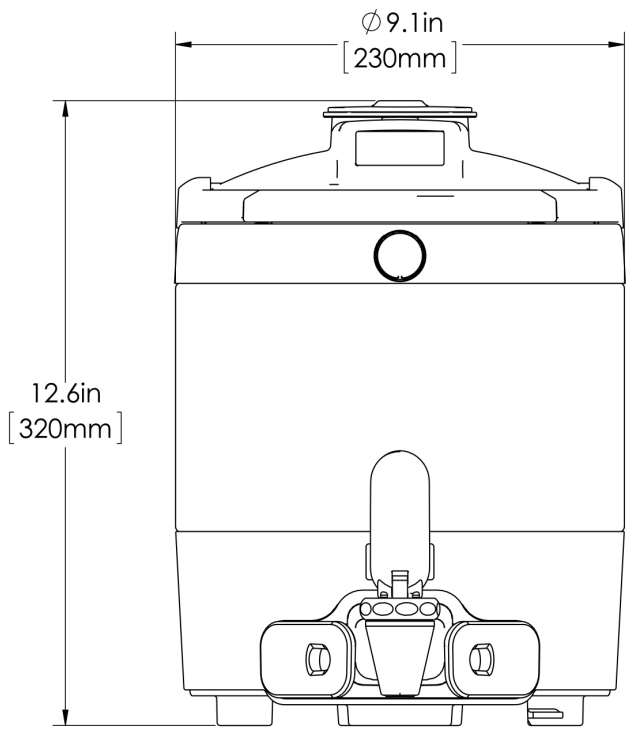

# 1Gal(3.8L) TF Srvr no Base DSG GEN3

Height: 12.6" Width: 9.1" Depth: 11.9"  
(32.0cm) (23.1cm) (30.2cm)

- Digital sight gauge operates on four easily replaceable AAA batteries with an average 1-year lifespan. Display shows low battery symbol when replacement is needed
- Unique lid design allows the display to be forward or rear facing
- Volume indicator displays how much coffee is left inside the server
- Four-hour digital count-up timer
- Vacuum insulated to keep coffee hot for hours
- Brew-through design with flip lid cover
- Soft-grip bail handle for easy transportation
- Sturdy aluminum faucet guard keeps faucet area clean and protected
- 
- Fast flow faucet
- Ideal for use with Twin or Single Infusion Series Brewers

Last Updated:  
11/20/2020

	Unit			Shipping				
	Height	Width	Depth	Height	Width	Depth	Weight	Volume
English	12.6 in.	9.1 in.	11.9 in.	16.6 in.	11.9 in.	15.3 in.	10.150 lbs	1.752 ft <sup>3</sup>
Metric	32.0 cm	23.1 cm	30.2 cm	42.2 cm	30.3 cm	38.7 cm	4.604 kgs	0.050 m <sup>3</sup>