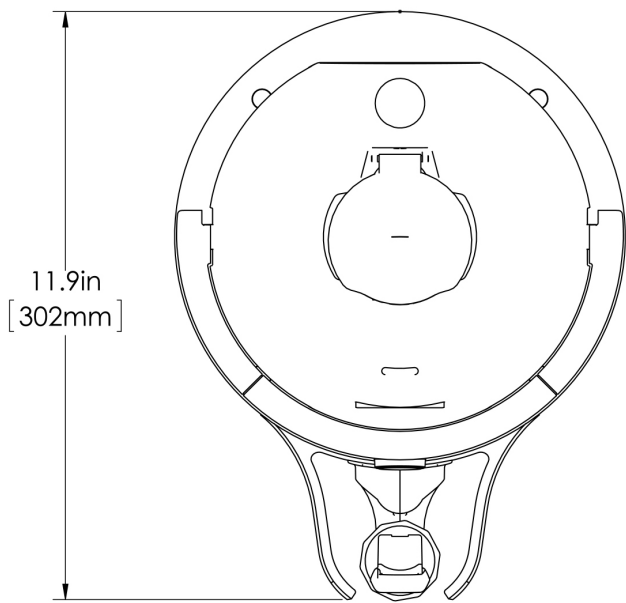

# 1Gal(3.8L) TF Srvr no Base DSG GEN3

Height: 12.6" Width: 9.1" Depth: 11.9"  
(32.0cm) (23.1cm) (30.2cm)

- Digital sight gauge operates on four easily replaceable AAA batteries with an average 1-year lifespan. Display shows low battery symbol when replacement is needed
- Unique lid design allows the display to be forward or rear facing
- Volume indicator displays how much coffee is left inside the server
- Four-hour digital count-up timer
- Vacuum insulated to keep coffee hot for hours
- Brew-through design with flip lid cover
- Soft-grip bail handle for easy transportation
- Sturdy aluminum faucet guard keeps faucet area clean and protected
- 
- Fast flow faucet
- Ideal for use with Twin or Single Infusion Series Brewers

Last Updated:  
11/20/2020

	Unit			Shipping				
	Height	Width	Depth	Height	Width	Depth	Weight	Volume
English	12.6 in.	9.1 in.	11.9 in.	16.6 in.	11.9 in.	15.3 in.	10.150 lbs	1.752 ft <sup>3</sup>
Metric	32.0 cm	23.1 cm	30.2 cm	42.2 cm	30.3 cm	38.7 cm	4.604 kgs	0.050 m <sup>3</sup>