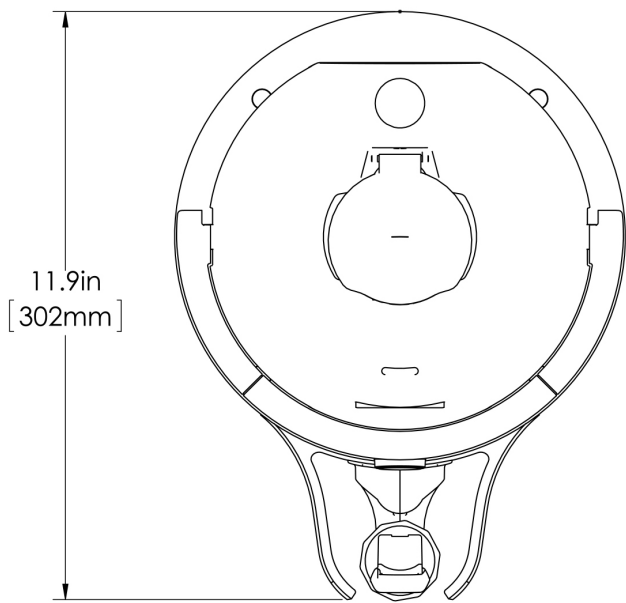

# 1Gal(3.8L) TF Srvr no Base DSG GEN3

Height: 12.6" Width: 9.1" Depth: 11.9"  
(32.0cm) (23.1cm) (30.2cm)

- Digital sight gauge operates on four easily replaceable AAA batteries with an average 1-year lifespan. Display shows low battery symbol when replacement is needed
- Unique lid design allows the display to be forward or rear facing
- Volume indicator displays how much coffee is left inside the server
- Four-hour digital count-up timer
- Vacuum insulated to keep coffee hot for hours
- Brew-through design with flip lid cover
- Soft-grip bail handle for easy transportation
- Sturdy aluminum faucet guard keeps faucet area clean and protected
- 
- Fast flow faucet
- Ideal for use with Twin or Single Infusion Series Brewers

Last Updated:  
09/18/2020

	Unit			Shipping				
	Height	Width	Depth	Height	Width	Depth	Weight	Volume
English	12.6 in.	9.1 in.	11.9 in.	16.6 in.	11.9 in.	15.3 in.	10.150 lbs	1.752 ft <sup>3</sup>
Metric	32.0 cm	23.1 cm	30.2 cm	42.2 cm	30.3 cm	38.7 cm	4.604 kgs	0.050 m <sup>3</sup>