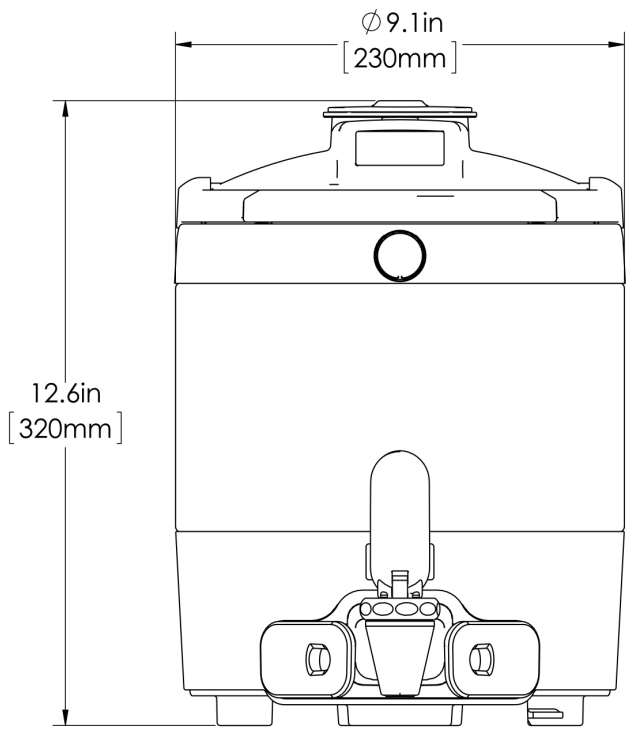

# 1Gal(3.8L) TF Srvr no Base DSG GEN3

Height: 12.6" Width: 9.1" Depth: 11.9"  
(32.0cm) (23.1cm) (30.2cm)

- Digital sight gauge operates on four easily replaceable AAA batteries with an average 1-year lifespan. Display shows low battery symbol when replacement is needed
- Unique lid design allows the display to be forward or rear facing
- Volume indicator displays how much coffee is left inside the server
- Four-hour digital count-up timer
- Vacuum insulated to keep coffee hot for hours
- Brew-through design with flip lid cover
- Soft-grip bail handle for easy transportation
- Sturdy aluminum faucet guard keeps faucet area clean and protected
- 
- Fast flow faucet
- Ideal for use with Twin or Single Infusion Series Brewers

Last Updated:  
09/18/2020

	Unit			Shipping				
	Height	Width	Depth	Height	Width	Depth	Weight	Volume
English	12.6 in.	9.1 in.	11.9 in.	16.6 in.	11.9 in.	15.3 in.	10.150 lbs	1.752 ft <sup>3</sup>
Metric	32.0 cm	23.1 cm	30.2 cm	42.2 cm	30.3 cm	38.7 cm	4.604 kgs	0.050 m <sup>3</sup>