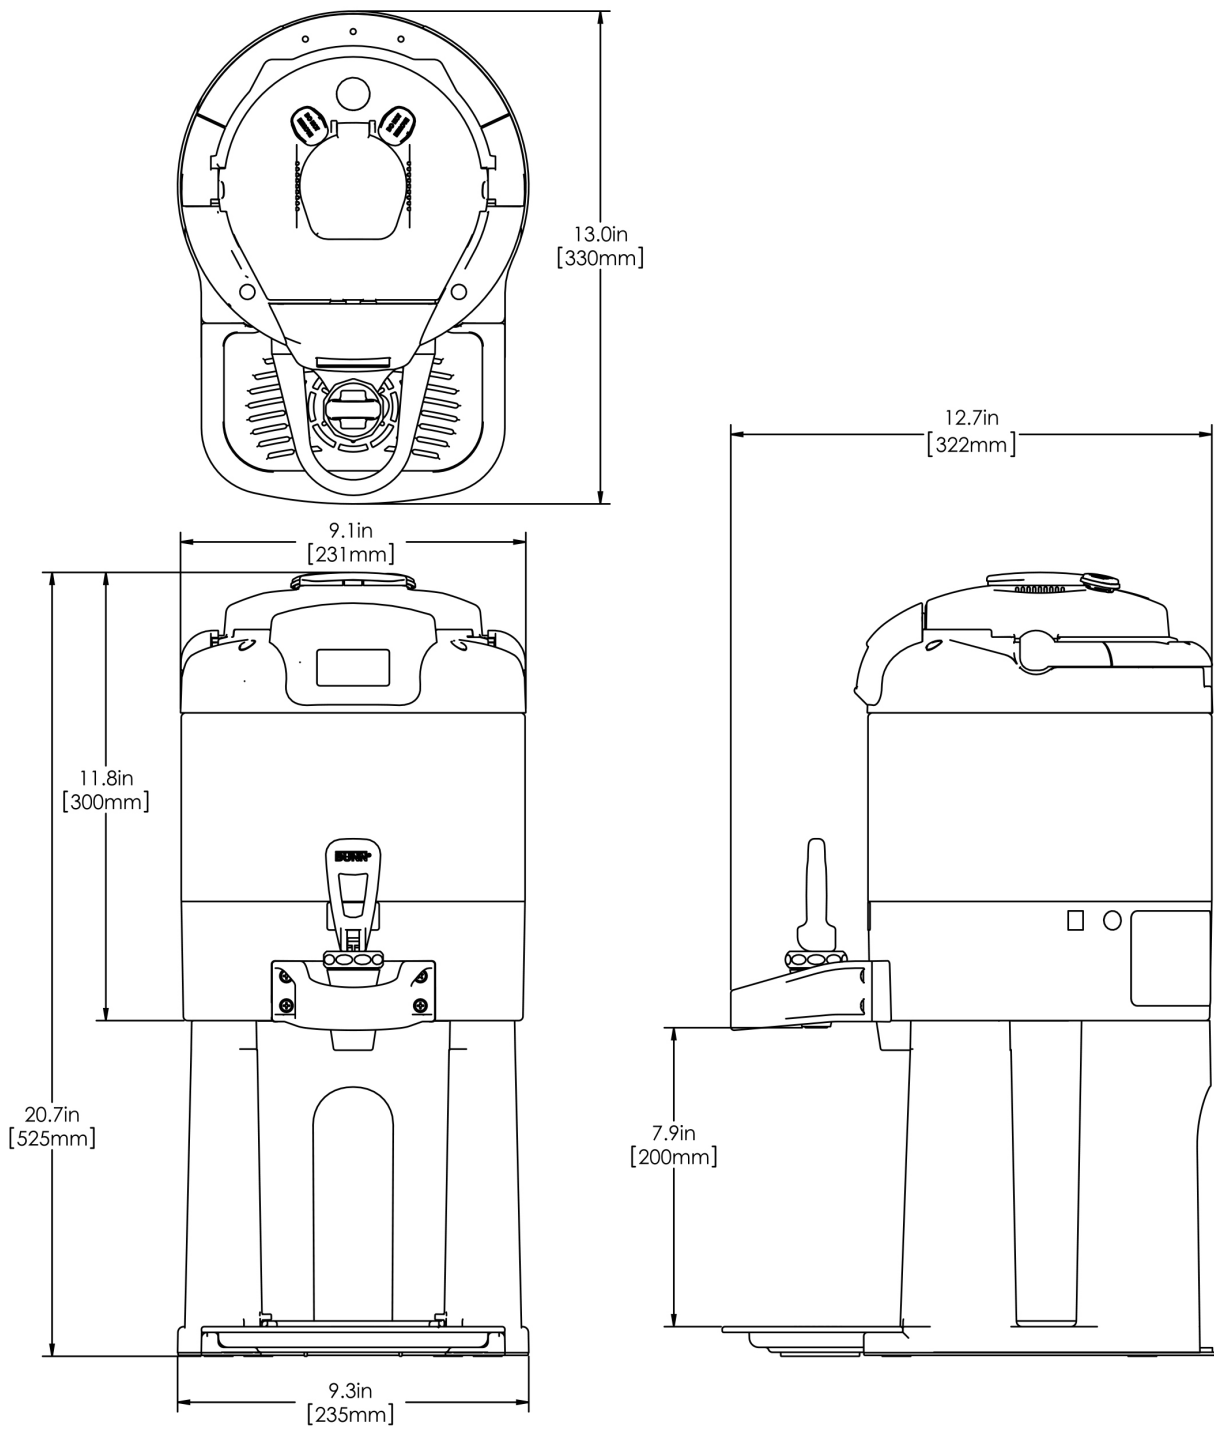

1Gal(3.8L) TF Srvr w/Base DSG GEN3

Height: 20.7" Width: 9.3" Depth: 13.0"
(52.6cm) (23.6cm) (33.0cm)

- Digital sight gauge operates on four easily replaceable AAA batteries with an average 1-year lifespan: display shows low battery symbol when replacement is needed
- Unique lid design allows the display to be forward or rear facing
- Volume indicator displays how much coffee is left inside the server
- Four-hour digital count-up timer
- Vacuum insulated to keep coffee hot for hours
- Brew-through design with flip lid cover
- Soft-grip bail handle for easy transportation
- Self-locking stand allows for multiple brewing and serving options
- Large cup clearance allows for dispensing into cups, decanters and thermal carafes
- Sturdy aluminum faucet guard keeps faucet area clean and protected
- Drip tray is easily removed for cleaning or to provide extra clearance for dispensing into pitchers
- Fast flow faucet
- Ideal for use with Twin or Single Infusion Series Brewers

Agency:

Specifications

Product #: 42700.0200

Lid Color: Black

Handle: Bail Handle

Liner: Stainless Steel

Dispense: Lever Action

Additional Features

Last Updated:
05/12/2021

	Unit			Shipping				
	Height	Width	Depth	Height	Width	Depth	Weight	Volume
English	20.7 in.	9.3 in.	13.0 in.	16.6 in.	11.9 in.	15.3 in.	14.300 lbs	1.752 ft ³
Metric	52.6 cm	23.6 cm	33.0 cm	42.2 cm	30.3 cm	38.7 cm	6.486 kgs	0.050 m ³