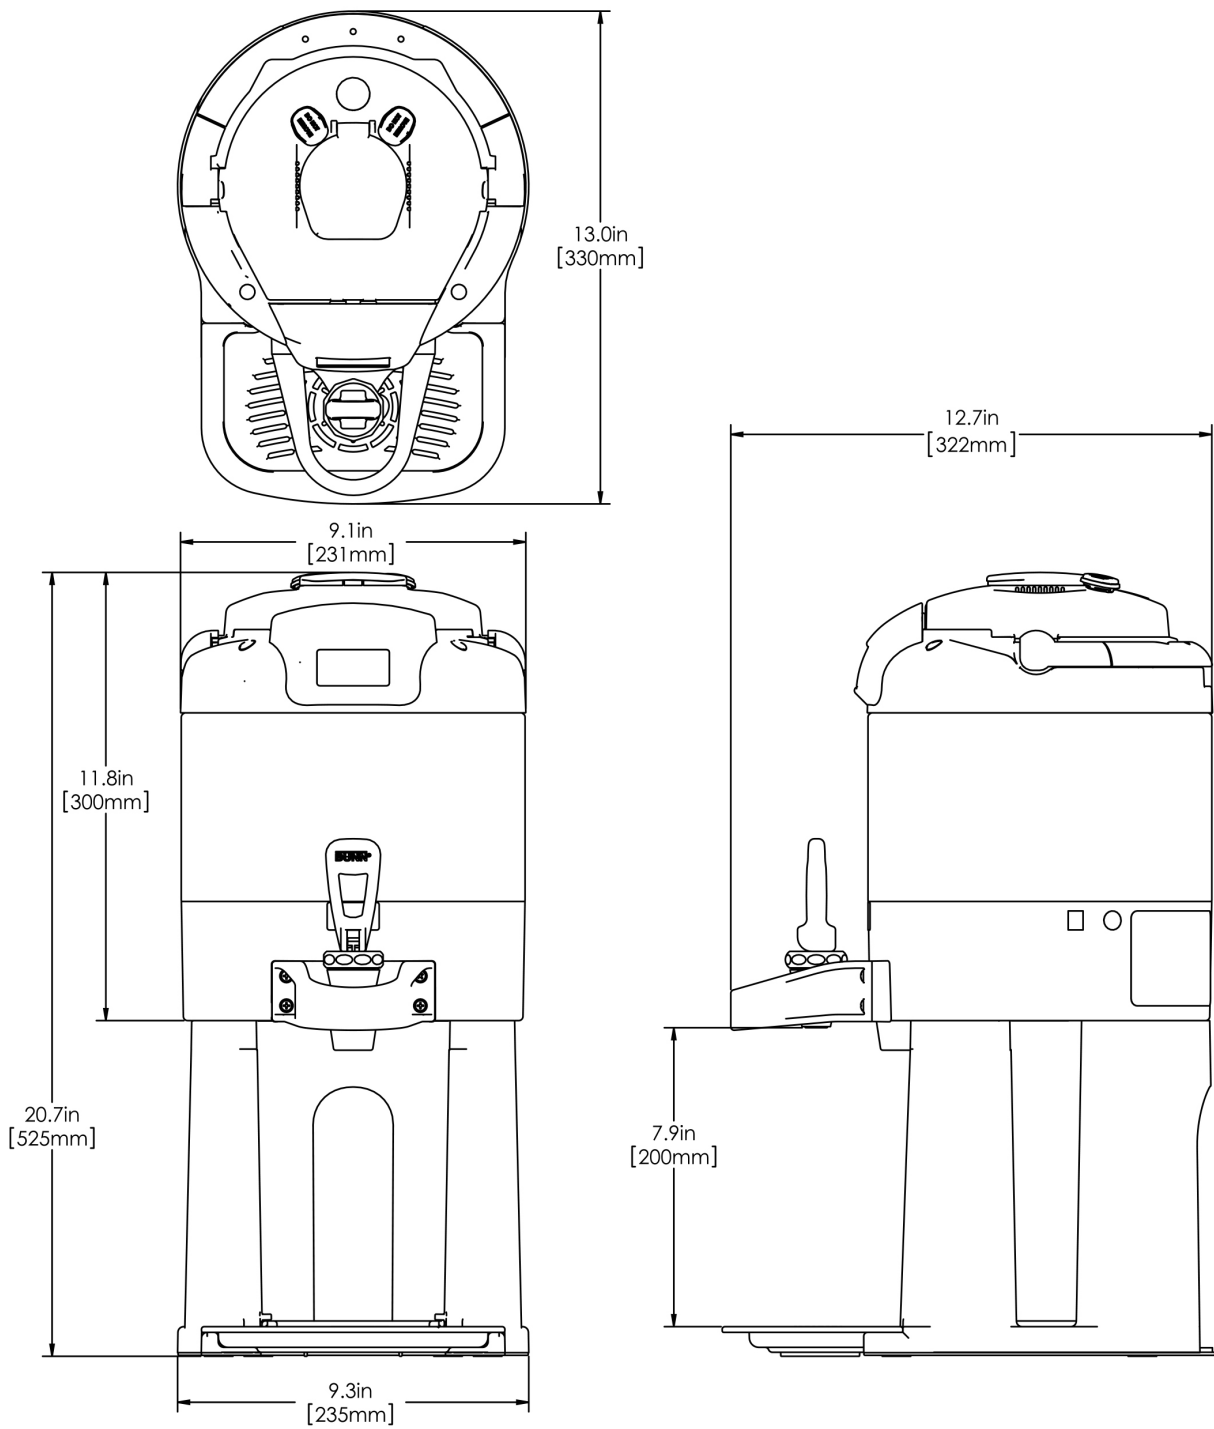

# 1Gal(3.8L) TF Srvr w/Base DSG GEN3

Height: 20.7" Width: 9.3" Depth: 13.0"  
(52.6cm) (23.6cm) (33.0cm)

- Digital sight gauge operates on four easily replaceable AAA batteries with an average 1-year lifespan: display shows low battery symbol when replacement is needed
- Unique lid design allows the display to be forward or rear facing
- Volume indicator displays how much coffee is left inside the server
- Four-hour digital count-up timer
- Vacuum insulated to keep coffee hot for hours
- Brew-through design with flip lid cover
- Soft-grip bail handle for easy transportation
- Self-locking stand allows for multiple brewing and serving options
- Large cup clearance allows for dispensing into cups, decanters and thermal carafes
- Sturdy aluminum faucet guard keeps faucet area clean and protected
- Drip tray is easily removed for cleaning or to provide extra clearance for dispensing into pitchers
- Fast flow faucet
- Ideal for use with Twin or Single Infusion Series Brewers

Last Updated:  
04/08/2021

	Unit			Shipping				
	Height	Width	Depth	Height	Width	Depth	Weight	Volume
English	20.7 in.	9.3 in.	13.0 in.	16.6 in.	11.9 in.	15.3 in.	14.300 lbs	1.752 ft <sup>3</sup>
Metric	52.6 cm	23.6 cm	33.0 cm	42.2 cm	30.3 cm	38.7 cm	6.486 kgs	0.050 m <sup>3</sup>