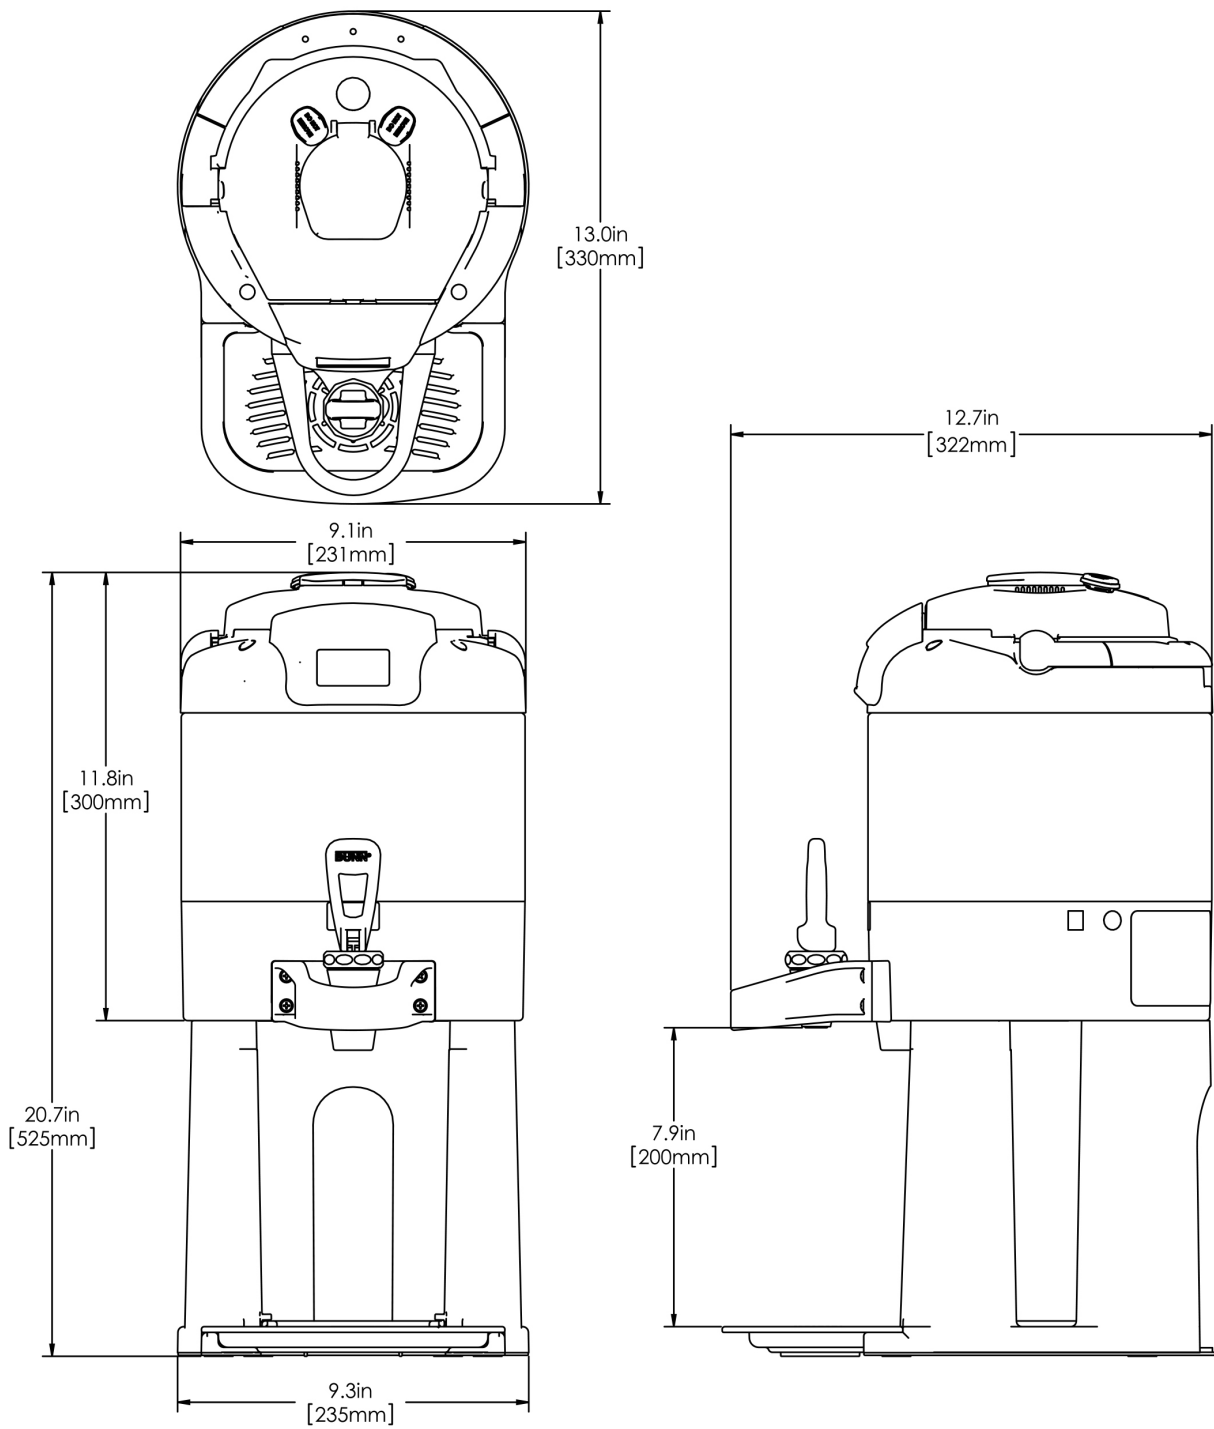

1Gal(3.8L) TF Srvr w/Base DSG GEN3

Height: 20.7" Width: 9.3" Depth: 13.0"
(52.6cm) (23.6cm) (33.0cm)

- Digital sight gauge operates on four easily replaceable AAA batteries with an average 1-year lifespan: display shows low battery symbol when replacement is needed
- Unique lid design allows the display to be forward or rear facing
- Volume indicator displays how much coffee is left inside the server
- Four-hour digital count-up timer
- Vacuum insulated to keep coffee hot for hours
- Brew-through design with flip lid cover
- Soft-grip bail handle for easy transportation
- Self-locking stand allows for multiple brewing and serving options
- Large cup clearance allows for dispensing into cups, decanters and thermal carafes
- Sturdy aluminum faucet guard keeps faucet area clean and protected
- Drip tray is easily removed for cleaning or to provide extra clearance for dispensing into pitchers
- Fast flow faucet
- Ideal for use with Twin or Single Infusion Series Brewers

Agency:

Specifications

Product #: 42700.0200

Lid Color: Black

Handle: Bail Handle

Liner: Stainless Steel

Dispense: Lever Action

Additional Features

Last Updated:
11/20/2020

	Unit			Shipping				
	Height	Width	Depth	Height	Width	Depth	Weight	Volume
English	20.7 in.	9.3 in.	13.0 in.	16.6 in.	11.9 in.	15.3 in.	14.300 lbs	1.752 ft ³
Metric	52.6 cm	23.6 cm	33.0 cm	42.2 cm	30.3 cm	38.7 cm	6.486 kgs	0.050 m ³