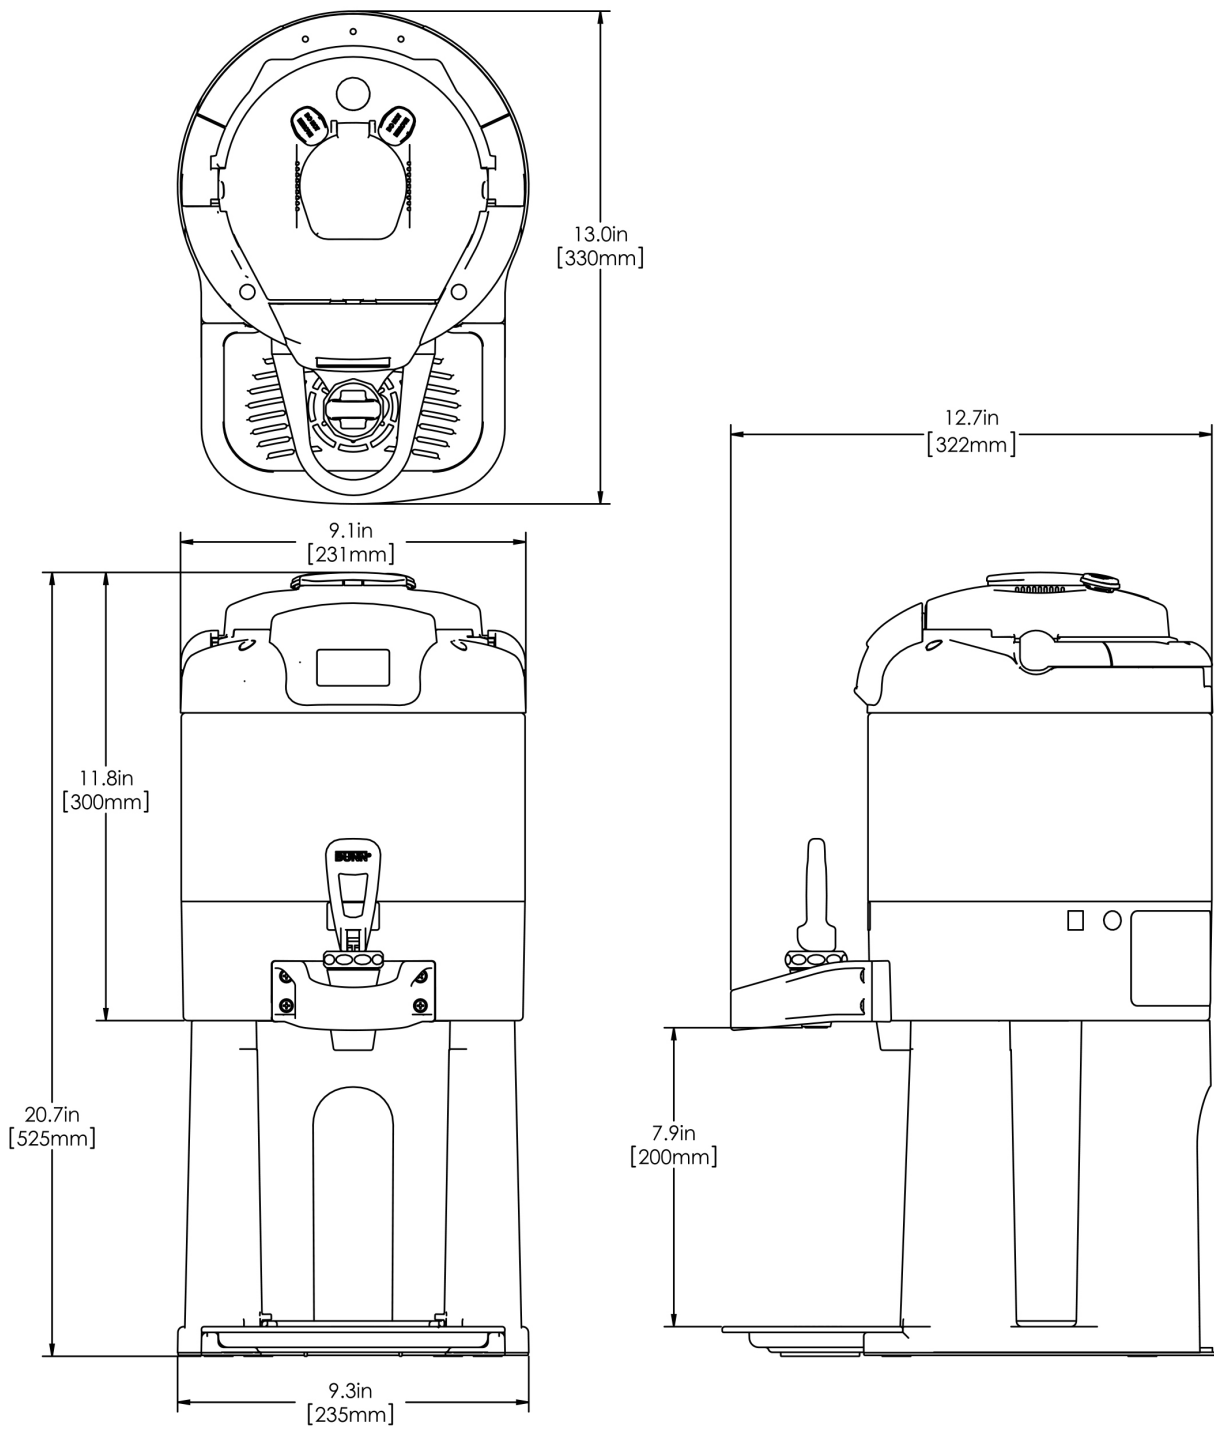

1Gal(3.8L) TF Srvr w/Base DSG GEN3

Height: 20.7" Width: 9.3" Depth: 13.0"
(52.6cm) (23.6cm) (33.0cm)

- Digital sight gauge operates on four easily replaceable AAA batteries with an average 1-year lifespan: display shows low battery symbol when replacement is needed
- Unique lid design allows the display to be forward or rear facing
- Volume indicator displays how much coffee is left inside the server
- Four-hour digital count-up timer
- Vacuum insulated to keep coffee hot for hours
- Brew-through design with flip lid cover
- Soft-grip bail handle for easy transportation
- Self-locking stand allows for multiple brewing and serving options
- Large cup clearance allows for dispensing into cups, decanters and thermal carafes
- Sturdy aluminum faucet guard keeps faucet area clean and protected
- Drip tray is easily removed for cleaning or to provide extra clearance for dispensing into pitchers
- Fast flow faucet
- Ideal for use with Twin or Single Infusion Series Brewers

Agency:

Specifications

Product #: 42700.0200

Lid Color: Black

Handle: Bail Handle

Liner: Stainless Steel

Dispense: Lever Action

Additional Features

Last Updated:
09/17/2020

	Unit			Shipping				
	Height	Width	Depth	Height	Width	Depth	Weight	Volume
English	20.7 in.	9.3 in.	13.0 in.	16.6 in.	11.9 in.	15.3 in.	14.300 lbs	1.752 ft ³
Metric	52.6 cm	23.6 cm	33.0 cm	42.2 cm	30.3 cm	38.7 cm	6.486 kgs	0.050 m ³