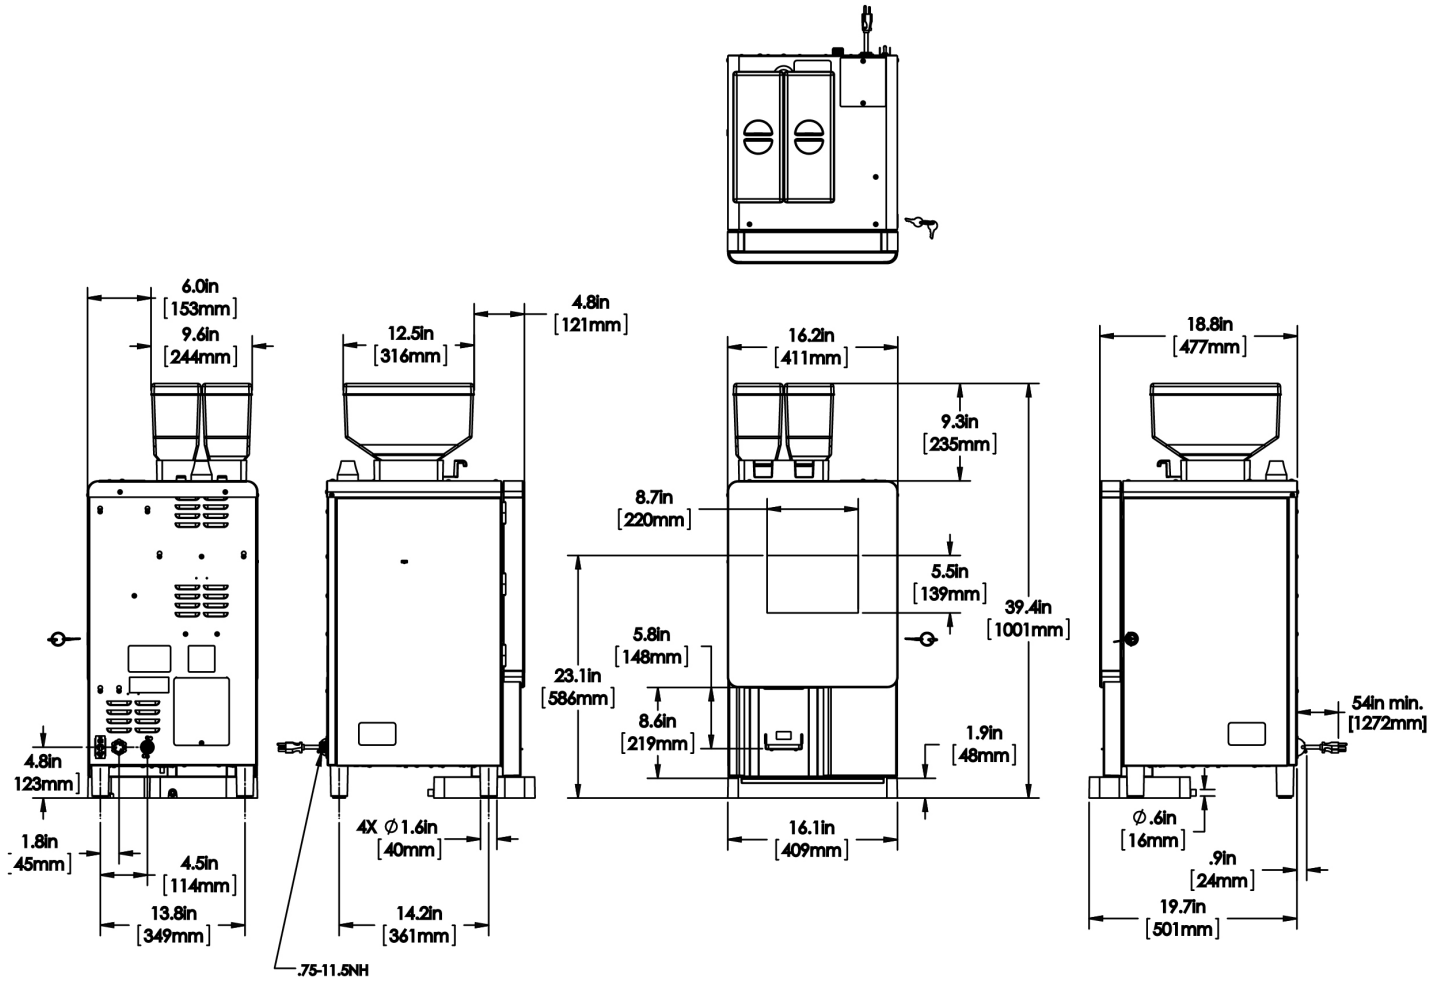

Last Updated:  
06/28/2021

	Unit			Shipping				
	Height	Width	Depth	Height	Width	Depth	Weight	Volume
English	39.4 in.	16.1 in.	19.8 in.	46.0 in.	19.9 in.	25.3 in.	150.000 lbs	13.359 ft³
Metric	100.1 cm	40.9 cm	50.3 cm	116.8 cm	50.5 cm	64.1 cm	68.040 kgs	0.378 m³