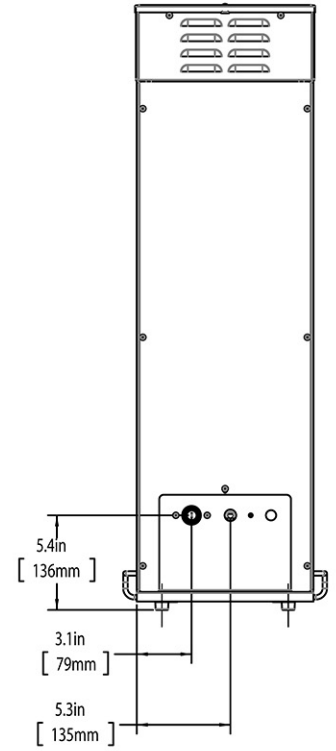

Last Updated:  
02/17/2025

	Unit			Shipping				
	Height	Width	Depth	Height	Width	Depth	Weight	Volume
English	34.2 in.	11.5 in.	22.5 in.	38.0 in.	13.3 in.	27.4 in.	38.950 lbs	7.976 ft <sup>3</sup>
Metric	86.9 cm	29.2 cm	57.2 cm	96.5 cm	33.7 cm	69.5 cm	17.668 kgs	0.226 m <sup>3</sup>