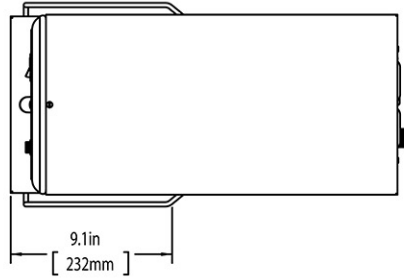

Last Updated:  
02/17/2025

	Unit			Shipping				
	Height	Width	Depth	Height	Width	Depth	Weight	Volume
English	34.2 in.	11.5 in.	22.5 in.	38.0 in.	13.3 in.	27.4 in.	38.950 lbs	7.976 ft <sup>3</sup>
Metric	86.9 cm	29.2 cm	57.2 cm	96.5 cm	33.7 cm	69.5 cm	17.668 kgs	0.226 m <sup>3</sup>