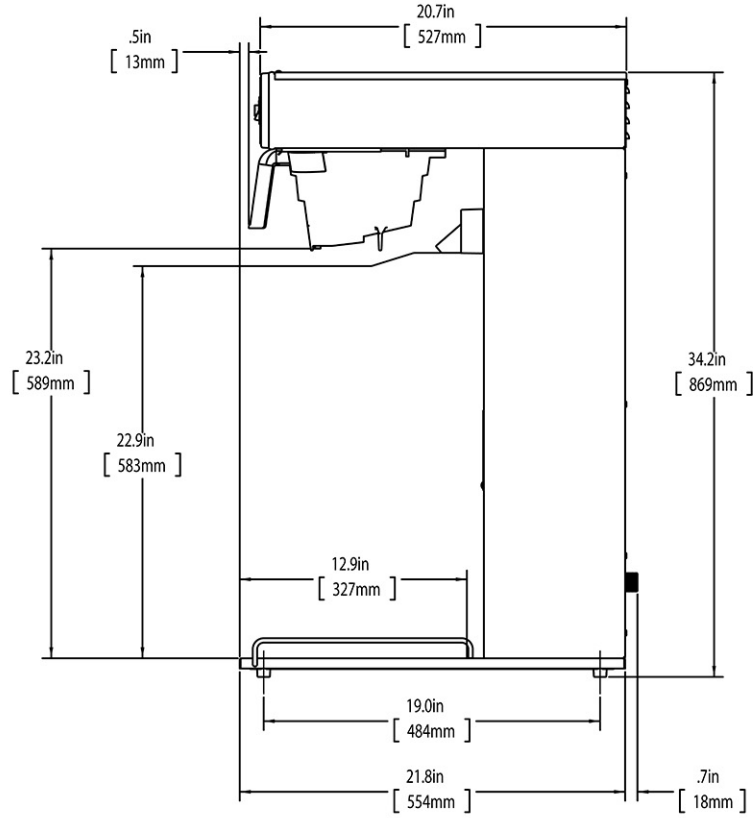

## Plumbing Requirements

PSI	kPa	Fitting Supplied	Water Flow Required (GPM)
20-90	138-621	1/4" Male Flare Fitting	-

**WARNING:**

Last Updated:  
02/17/2025

	Unit			Shipping				
	Height	Width	Depth	Height	Width	Depth	Weight	Volume
English	34.2 in.	11.5 in.	22.5 in.	38.0 in.	13.3 in.	27.4 in.	38.950 lbs	7.976 ft <sup>3</sup>
Metric	86.9 cm	29.2 cm	57.2 cm	96.5 cm	33.7 cm	69.5 cm	17.668 kgs	0.226 m <sup>3</sup>