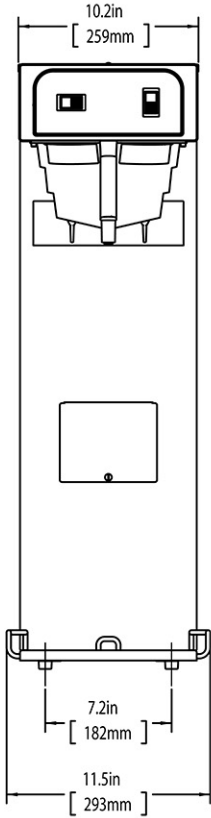

# TB3Q, 29" Trunk 100 OZ CON

Height: 34.2" Width: 11.5" Depth: 22.5"  
(86.9cm) (29.2cm) (57.2cm)

- Quickbrew has shorter brewing cycle
- Brews directly into any style portable server
- SplashGard® funnel deflects hot liquids away from the hand

## Electrical & Capacity

Volts*	Amps	Watts	Cord Attached	Plug Type	8oz cups/hr 236ml cups/hr	Input H <sup>2</sup> O Temp.	Phase	# Wires plus Ground	Hertz
120	14.4	1730	Yes	NEMA 5-15P	336	60°F (15.5°C)	1	2	60

## Plumbing Requirements

PSI	kPa	Fitting Supplied	Water Flow Required (GPM)
20-90	138-621	1/4" Male Flare Fitting	-

**WARNING:**

Last Updated:  
02/17/2025

	Unit			Shipping				
	Height	Width	Depth	Height	Width	Depth	Weight	Volume
English	34.2 in.	11.5 in.	22.5 in.	38.0 in.	13.3 in.	27.4 in.	38.950 lbs	7.976 ft <sup>3</sup>
Metric	86.9 cm	29.2 cm	57.2 cm	96.5 cm	33.7 cm	69.5 cm	17.668 kgs	0.226 m <sup>3</sup>