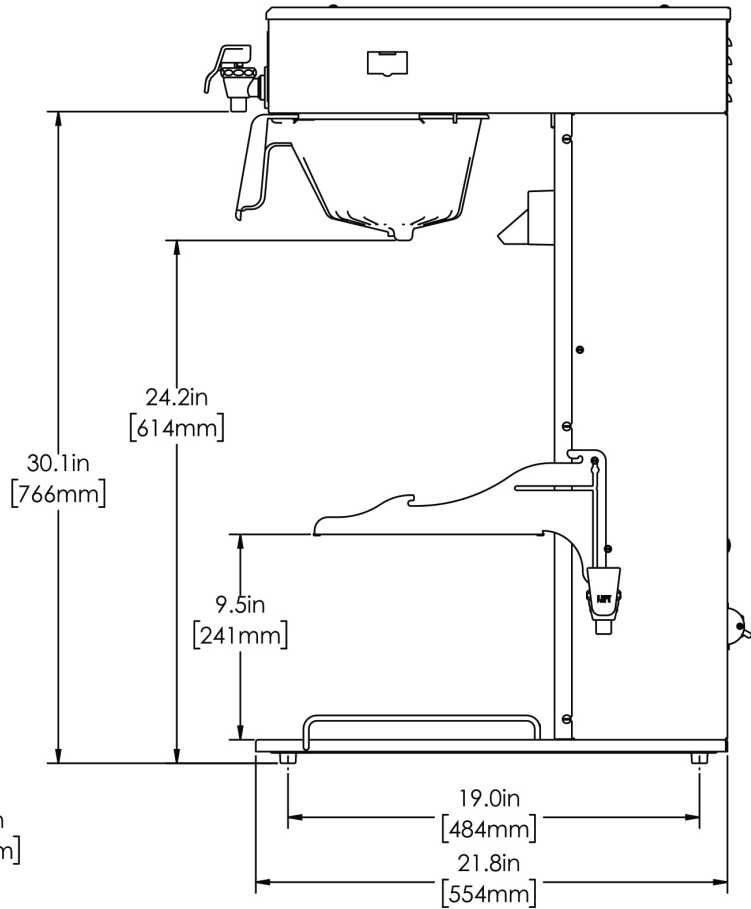

Last Updated:
07/08/2025

	Unit			Shipping				
	Height	Width	Depth	Height	Width	Depth	Weight	Volume
English	35.0 in.	11.6 in.	22.1 in.	38.0 in.	13.3 in.	27.4 in.	47.680 lbs	7.976 ft ³
Metric	88.9 cm	29.5 cm	56.1 cm	96.5 cm	33.7 cm	69.5 cm	21.628 kgs	0.226 m ³