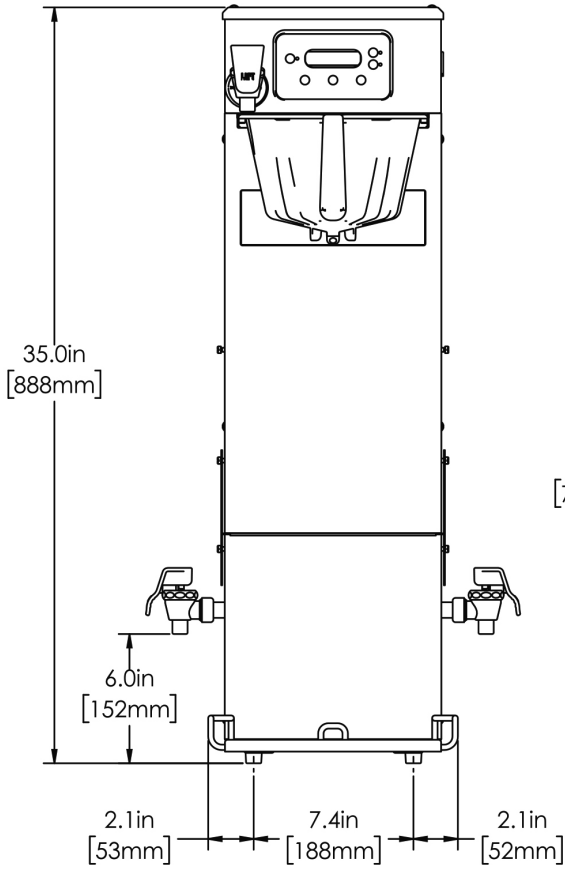

Last Updated:
07/08/2025

	Unit			Shipping				
	Height	Width	Depth	Height	Width	Depth	Weight	Volume
English	35.0 in.	11.6 in.	22.1 in.	38.0 in.	13.3 in.	27.4 in.	47.680 lbs	7.976 ft ³
Metric	88.9 cm	29.5 cm	56.1 cm	96.5 cm	33.7 cm	69.5 cm	21.628 kgs	0.226 m ³