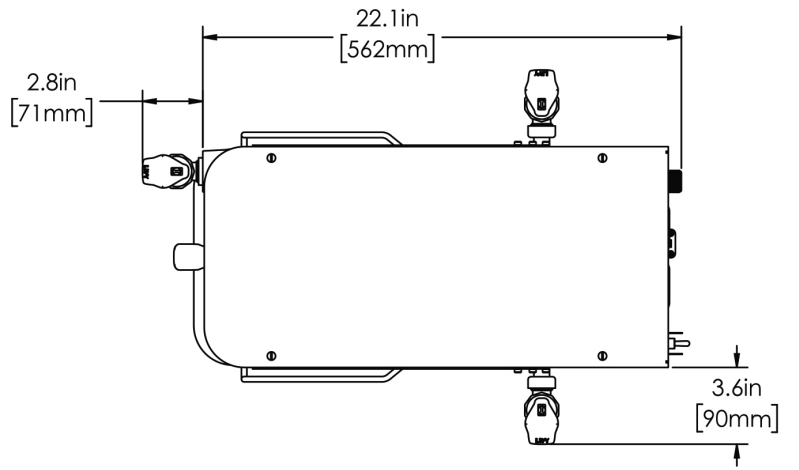

Last Updated:
07/08/2025

	Unit			Shipping				
	Height	Width	Depth	Height	Width	Depth	Weight	Volume
English	35.0 in.	11.6 in.	22.1 in.	38.0 in.	13.3 in.	27.4 in.	47.680 lbs	7.976 ft ³
Metric	88.9 cm	29.5 cm	56.1 cm	96.5 cm	33.7 cm	69.5 cm	21.628 kgs	0.226 m ³