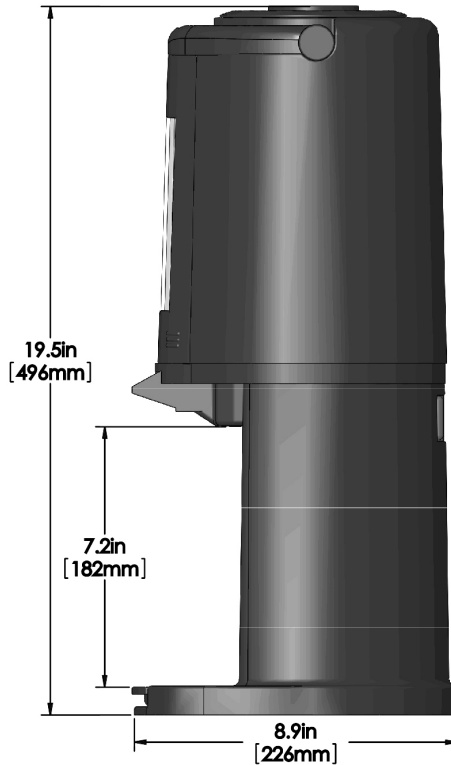

84.5oz(2.5L) TS Tall w/Base BLK w/SS LNR

Height: 19.5" Width: 7.9" Depth: 8.9"
(49.5cm) (20.1cm) (22.6cm)

- An appealing, easy-to-use self-service coffee system
- 84 oz (2.5L) capacity
- Convenient for keeping coffee hot for hours
- Easily transported to remote locations
- Depending on base, server can hold up to 7.2in (18.3cm) cup

Agency:

Specifications

Product #: 45882.0007

Finish: Black

Handle: Top Handle

Liner: Stainless Steel

Additional Features

Holding Capacity

Last Updated:
09/21/2023

	Unit			Shipping				
	Height	Width	Depth	Height	Width	Depth	Weight	Volume
English	19.5 in.	7.9 in.	8.9 in.	15.1 in.	10.1 in.	18.4 in.	6.400 lbs	1.628 ft ³
Metric	49.5 cm	20.1 cm	22.6 cm	38.4 cm	25.7 cm	46.7 cm	2.903 kgs	0.046 m ³