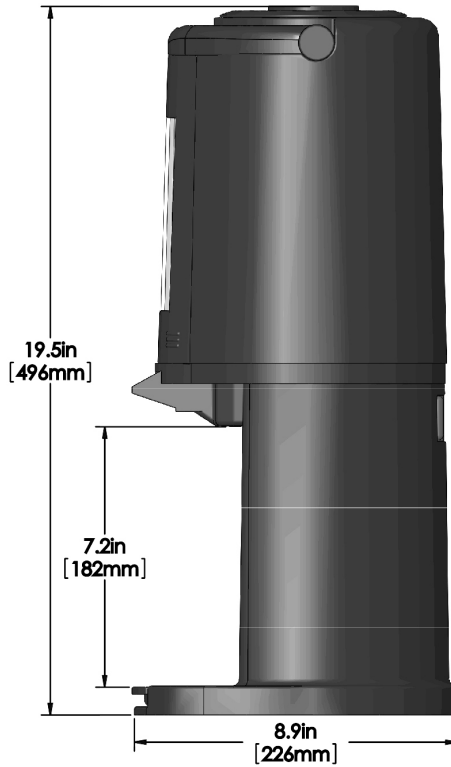

84.5oz(2.5L) TS Tall w/Base BLK w/SS LNR

Height: 19.5" Width: 7.9" Depth: 8.9"
(49.5cm) (20.1cm) (22.6cm)

- An appealing, easy-to-use self-service coffee system
- 84 oz (2.5L) capacity
- Convenient for keeping coffee hot for hours
- Easily transported to remote locations
- Depending on base, server can hold up to 7.2in (18.3cm) cup

Agency:

Specifications

Product #: 45882.0007

Finish: Black

Handle: Top Handle

Liner: Stainless Steel

Additional Features

Holding Capacity

Last Updated:
01/16/2023

	Unit			Shipping				
	Height	Width	Depth	Height	Width	Depth	Weight	Volume
English	19.5 in.	7.9 in.	8.9 in.	15.1 in.	10.1 in.	18.4 in.	6.400 lbs	1.628 ft ³
Metric	49.5 cm	20.1 cm	22.6 cm	38.4 cm	25.7 cm	46.7 cm	2.903 kgs	0.046 m ³