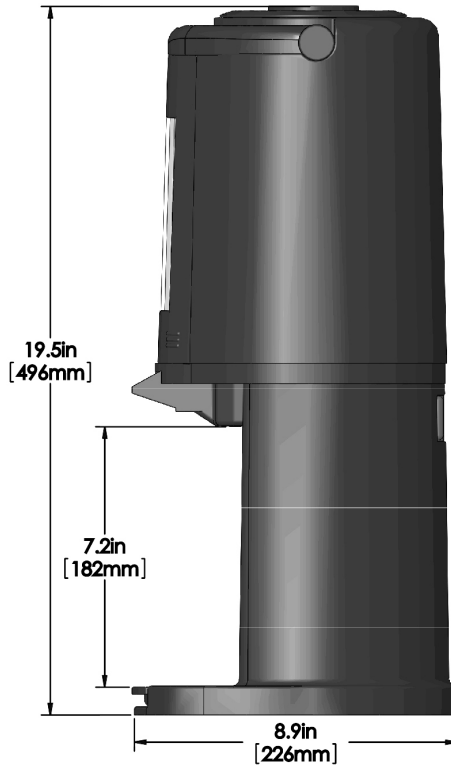

84.5oz(2.5L) TS Tall w/Base BLK w/SS LNR

Height: 19.5" Width: 7.9" Depth: 8.9"
(49.5cm) (20.1cm) (22.6cm)

- An appealing, easy-to-use self-service coffee system
- 84 oz (2.5L) capacity
- Convenient for keeping coffee hot for hours
- Easily transported to remote locations
- Depending on base, server can hold up to 7.2in (18.3cm) cup

Agency:

Specifications

Product #: 45882.0007

Finish: Black

Handle: Top Handle

Liner: Stainless Steel

Additional Features

Holding Capacity

Last Updated:
04/29/2022

	Unit			Shipping				
	Height	Width	Depth	Height	Width	Depth	Weight	Volume
English	19.5 in.	7.9 in.	8.9 in.	15.1 in.	10.1 in.	18.4 in.	6.400 lbs	1.628 ft ³
Metric	49.5 cm	20.1 cm	22.6 cm	38.4 cm	25.7 cm	46.7 cm	2.903 kgs	0.046 m ³