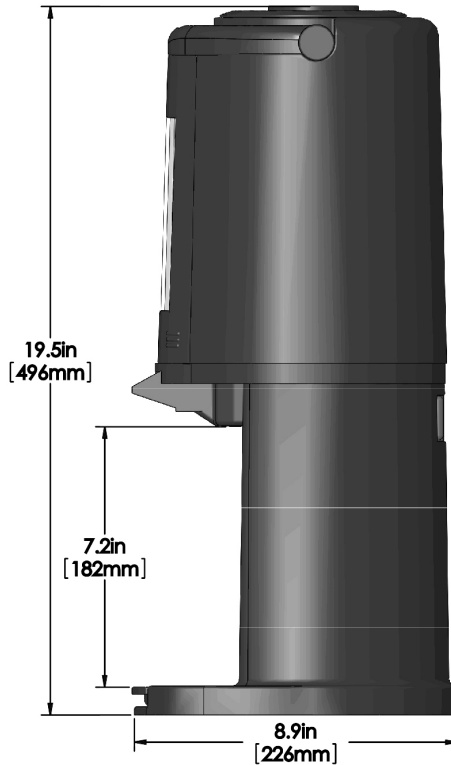

84.5oz(2.5L) TS Tall w/Base BLK w/SS LNR

Height: 19.5" Width: 7.9" Depth: 8.9"
(49.5cm) (20.1cm) (22.6cm)

- An appealing, easy-to-use self-service coffee system
- 84 oz (2.5L) capacity
- Convenient for keeping coffee hot for hours
- Easily transported to remote locations
- Depending on base, server can hold up to 7.2in (18.3cm) cup

Agency:

Specifications

Product #: 45882.0007

Finish: Black

Handle: Top Handle

Liner: Stainless Steel

Additional Features

Holding Capacity

Last Updated:
01/26/2022

	Unit			Shipping				
	Height	Width	Depth	Height	Width	Depth	Weight	Volume
English	19.5 in.	7.9 in.	8.9 in.	15.1 in.	10.1 in.	18.4 in.	6.400 lbs	1.628 ft ³
Metric	49.5 cm	20.1 cm	22.6 cm	38.4 cm	25.7 cm	46.7 cm	2.903 kgs	0.046 m ³