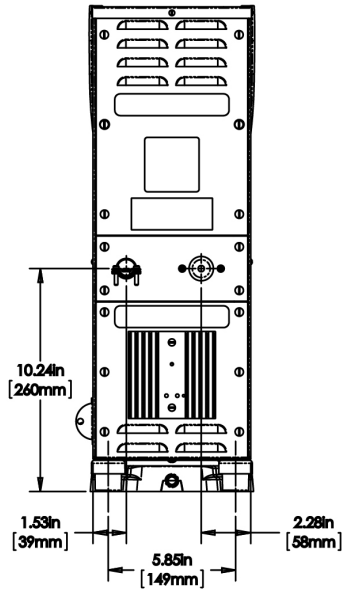

## Plumbing Requirements

PSI	kPa	Fitting Supplied	Water Flow Required (GPM)
20-90	138-621	1/4" Male Flare Fitting	-

Last Updated:  
05/03/2021

	Unit			Shipping				
	Height	Width	Depth	Height	Width	Depth	Weight	Volume
English	22.3 in.	8.0 in.	20.4 in.	32.3 in.	10.8 in.	21.9 in.	23.810 lbs	4.423 ft <sup>3</sup>
Metric	56.6 cm	20.3 cm	51.8 cm	82.1 cm	27.5 cm	55.6 cm	10.800 kgs	0.125 m <sup>3</sup>