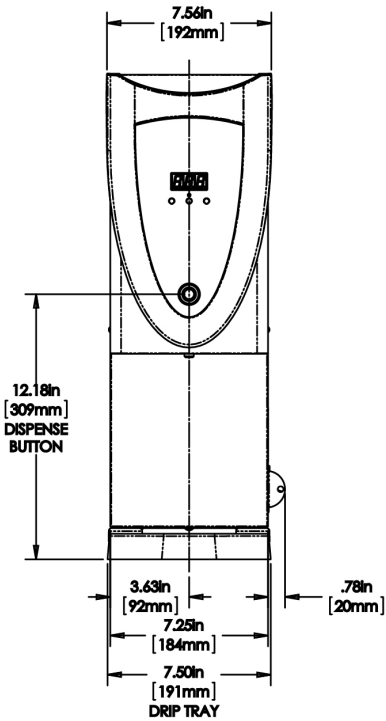

## Plumbing Requirements

PSI	kPa	Fitting Supplied	Water Flow Required (GPM)
20-90	138-621	1/4" Male Flare Fitting	-

Last Updated:  
05/03/2021

	Unit			Shipping				
	Height	Width	Depth	Height	Width	Depth	Weight	Volume
English	22.3 in.	8.0 in.	20.4 in.	32.3 in.	10.8 in.	21.9 in.	23.810 lbs	4.423 ft <sup>3</sup>
Metric	56.6 cm	20.3 cm	51.8 cm	82.1 cm	27.5 cm	55.6 cm	10.800 kgs	0.125 m <sup>3</sup>