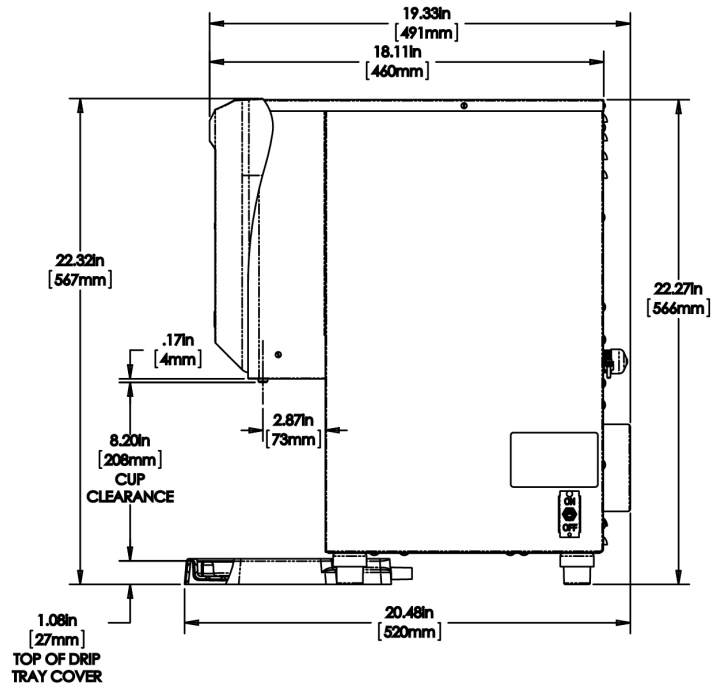

## Plumbing Requirements

PSI	kPa	Fitting Supplied	Water Flow Required (GPM)
20-90	138-621	1/4" Male Flare Fitting	-

Last Updated:  
05/03/2021

	Unit			Shipping				
	Height	Width	Depth	Height	Width	Depth	Weight	Volume
English	22.3 in.	8.0 in.	20.4 in.	32.3 in.	10.8 in.	21.9 in.	23.810 lbs	4.423 ft <sup>3</sup>
Metric	56.6 cm	20.3 cm	51.8 cm	82.1 cm	27.5 cm	55.6 cm	10.800 kgs	0.125 m <sup>3</sup>