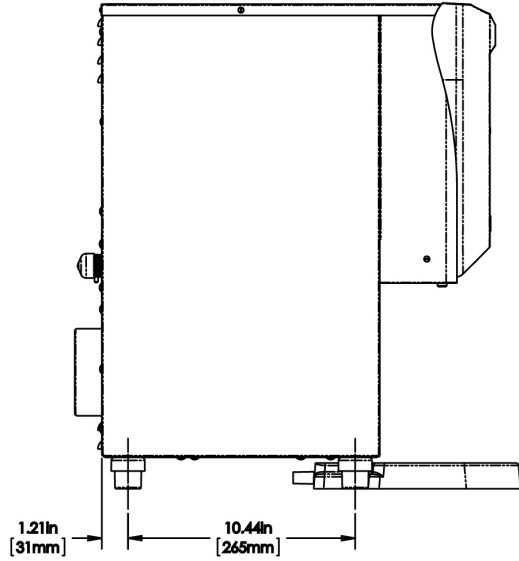

Last Updated:  
05/03/2021

	Unit			Shipping				
	Height	Width	Depth	Height	Width	Depth	Weight	Volume
English	22.3 in.	8.0 in.	20.4 in.	32.3 in.	10.8 in.	21.9 in.	23.810 lbs	4.423 ft <sup>3</sup>
Metric	56.6 cm	20.3 cm	51.8 cm	82.1 cm	27.5 cm	55.6 cm	10.800 kgs	0.125 m <sup>3</sup>