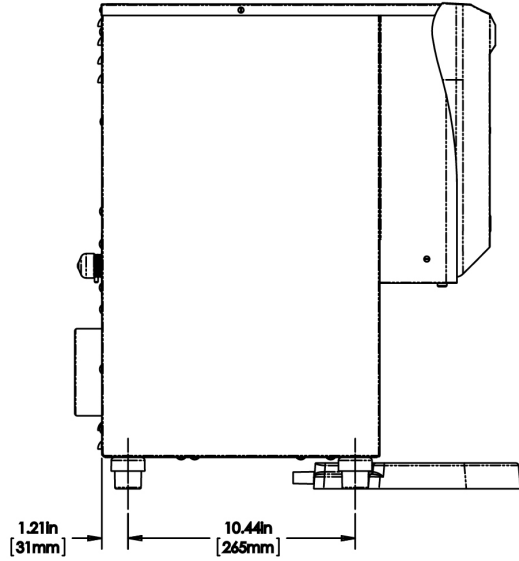

Last Updated:
05/05/2021

	Unit			Shipping				
	Height	Width	Depth	Height	Width	Depth	Weight	Volume
English	22.3 in.	8.2 in.	20.4 in.	32.3 in.	10.8 in.	21.9 in.	23.810 lbs	4.423 ft ³
Metric	56.6 cm	20.8 cm	51.8 cm	82.1 cm	27.5 cm	55.6 cm	10.800 kgs	0.125 m ³