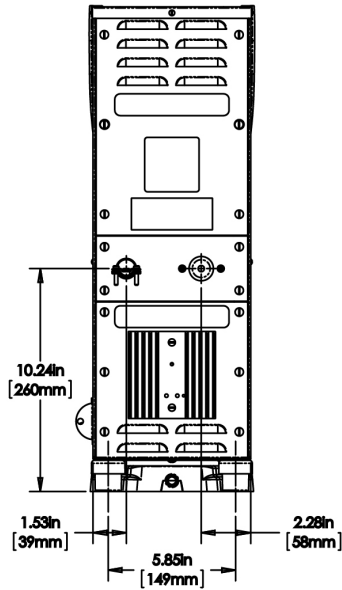

Plumbing Requirements

PSI	kPa	Fitting Supplied	Water Flow Required (GPM)
20-90	138-621	1/4" Male Flare Fitting	-

CAD Drawings

2D	Revit	KLC
●		

BUNN® reserves the right to change specifications and product design without notice. Such revisions do not entitle the buyer to corresponding changes, improvements, additions or replacements for previously purchased equipment. For most current specifications and other info visit bunn.com.

Last Updated:
05/05/2021

	Unit			Shipping				
	Height	Width	Depth	Height	Width	Depth	Weight	Volume
English	22.3 in.	8.2 in.	20.4 in.	32.3 in.	10.8 in.	21.9 in.	23.810 lbs	4.423 ft ³
Metric	56.6 cm	20.8 cm	51.8 cm	82.1 cm	27.5 cm	55.6 cm	10.800 kgs	0.125 m ³