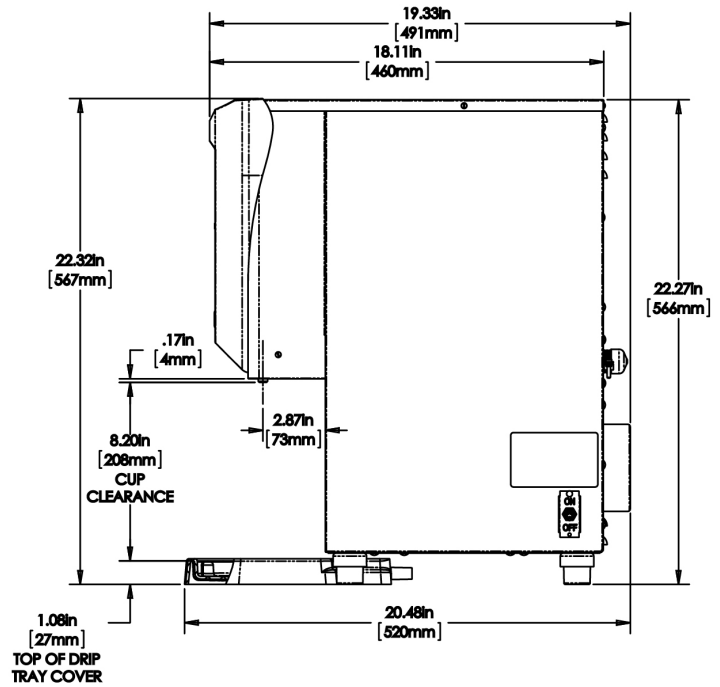

Plumbing Requirements

PSI	kPa	Fitting Supplied	Water Flow Required (GPM)
20-90	138-621	1/4" Male Flare Fitting	-

CAD Drawings

2D	Revit	KLC
●		

BUNN® reserves the right to change specifications and product design without notice. Such revisions do not entitle the buyer to corresponding changes, improvements, additions or replacements for previously purchased equipment. For most current specifications and other info visit bunn.com.

Last Updated:
05/05/2021

	Unit			Shipping				
	Height	Width	Depth	Height	Width	Depth	Weight	Volume
English	22.3 in.	8.2 in.	20.4 in.	32.3 in.	10.8 in.	21.9 in.	23.810 lbs	4.423 ft ³
Metric	56.6 cm	20.8 cm	51.8 cm	82.1 cm	27.5 cm	55.6 cm	10.800 kgs	0.125 m ³