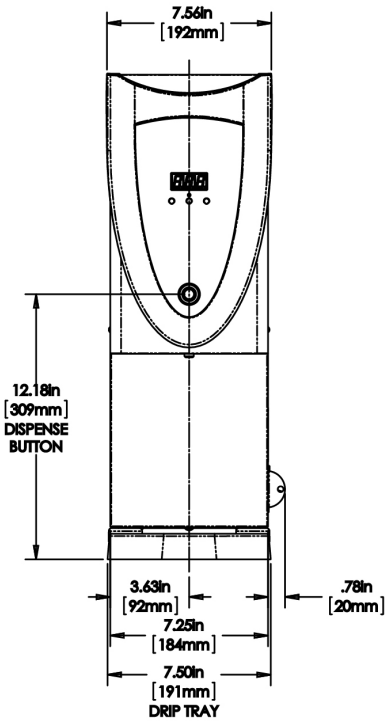

Agency:

Specifications

Product #: 45300.0006

Dispense: Portion Control

Water Access: Plumbed

Dispense: Push Button

Finish: Stainless

Temp. Setting: 212°F (100.000°C)

Plumbing Requirements

PSI	kPa	Fitting Supplied	Water Flow Required (GPM)
20-90	138-621	1/4" Male Flare Fitting	-

CAD Drawings

2D	Revit	KLC
●		

BUNN® reserves the right to change specifications and product design without notice. Such revisions do not entitle the buyer to corresponding changes, improvements, additions or replacements for previously purchased equipment. For most current specifications and other info visit bunn.com.

Last Updated:
05/05/2021

	Unit			Shipping				
	Height	Width	Depth	Height	Width	Depth	Weight	Volume
English	22.3 in.	8.2 in.	20.4 in.	32.3 in.	10.8 in.	21.9 in.	23.810 lbs	4.423 ft ³
Metric	56.6 cm	20.8 cm	51.8 cm	82.1 cm	27.5 cm	55.6 cm	10.800 kgs	0.125 m ³