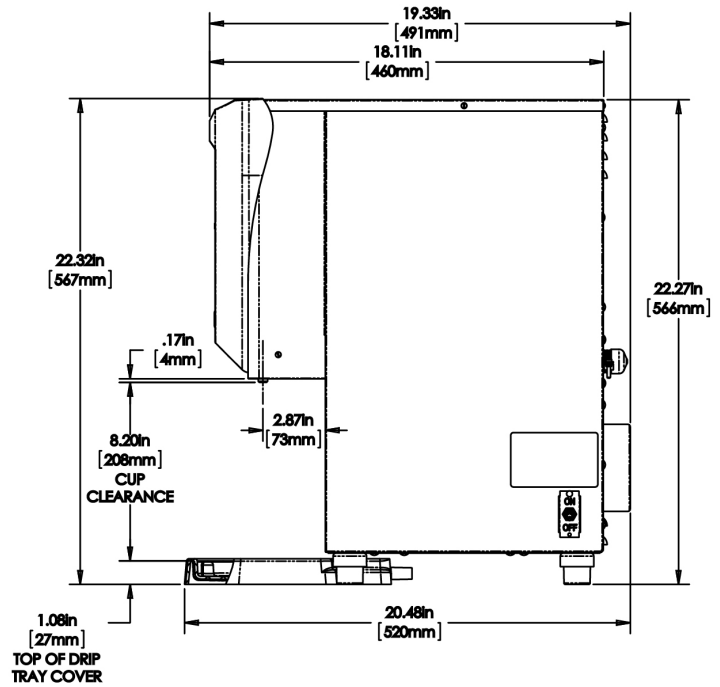

H3X ELEMENT SST 120V 1800W

Height: 20.5" (52.1cm) Width: 8.2" (20.8cm) Depth: 22.3" (56.6cm)

- Digital thermostat provides consistent and precise temperatures from 60° - 212°F (15.6°-100°C)
- Contemporary, low-profile design for front-of-house and self-service settings
- Push and Hold dispense -with one programmable Portion Control setting for a volume of up to 2 gallons (7.57 liters)
- LED display provides simple temperature adjustment
- Thinsulate® tank insulation provides increased energy efficiency
- Programmable "Energy Saver Mode" reduces operating costs during idle periods
- 7.75in (196mm) cup clearance accommodates a range of serving options for custom-crafted, hand pour coffees and teas

Agency:

Specifications

Product #: 45300.0006

Dispense: Portion Control

Water Access: Plumbed

Dispense: Push Button

Finish: Stainless

Temp. Setting: 212°F (100.000°C)

Plumbing Requirements

PSI	kPa	Fitting Supplied	Water Flow Required (GPM)
20-90	138-621	1/4" Male Flare Fitting	-

CAD Drawings

2D	Revit	KLC
●		

BUNN® reserves the right to change specifications and product design without notice. Such revisions do not entitle the buyer to corresponding changes, improvements, additions or replacements for previously purchased equipment. For most current specifications and other info visit bunn.com.

Last Updated:
11/30/2020

	Unit			Shipping				
	Height	Width	Depth	Height	Width	Depth	Weight	Volume
English	20.5 in.	8.2 in.	22.3 in.	32.3 in.	10.8 in.	21.9 in.	23.810 lbs	4.423 ft ³
Metric	52.1 cm	20.8 cm	56.6 cm	82.1 cm	27.5 cm	55.6 cm	10.800 kgs	0.125 m ³