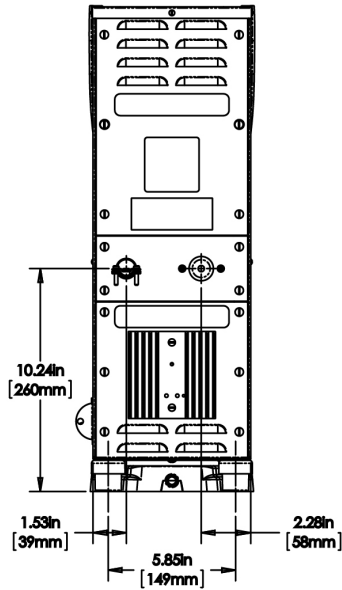

H3X ELEMENT SST 120V 1800W

Height: 20.5" (52.1cm) Width: 8.2" (20.8cm) Depth: 22.3" (56.6cm)

- Digital thermostat provides consistent and precise temperatures from 60° - 212°F (15.6°-100°C)
- Contemporary, low-profile design for front-of-house and self-service settings
- Push and Hold dispense -with one programmable Portion Control setting for a volume of up to 2 gallons (7.57 liters)
- LED display provides simple temperature adjustment
- Thinsulate® tank insulation provides increased energy efficiency
- Programmable "Energy Saver Mode" reduces operating costs during idle periods
- 7.75in (196mm) cup clearance accommodates a range of serving options for custom-crafted, hand pour coffees and teas

Agency:

Specifications

Product #: 45300.0006

Dispense: Portion Control

Water Access: Plumbed

Dispense: Push Button

Finish: Stainless

Temp. Setting: 212°F (100.000°C)

Plumbing Requirements

PSI	kPa	Fitting Supplied	Water Flow Required (GPM)
20-90	138-621	1/4" Male Flare Fitting	-

CAD Drawings

2D	Revit	KLC
●		

BUNN® reserves the right to change specifications and product design without notice. Such revisions do not entitle the buyer to corresponding changes, improvements, additions or replacements for previously purchased equipment. For most current specifications and other info visit bunn.com.

Last Updated:
11/30/2020

	Unit			Shipping				
	Height	Width	Depth	Height	Width	Depth	Weight	Volume
English	20.5 in.	8.2 in.	22.3 in.	32.3 in.	10.8 in.	21.9 in.	23.810 lbs	4.423 ft ³
Metric	52.1 cm	20.8 cm	56.6 cm	82.1 cm	27.5 cm	55.6 cm	10.800 kgs	0.125 m ³