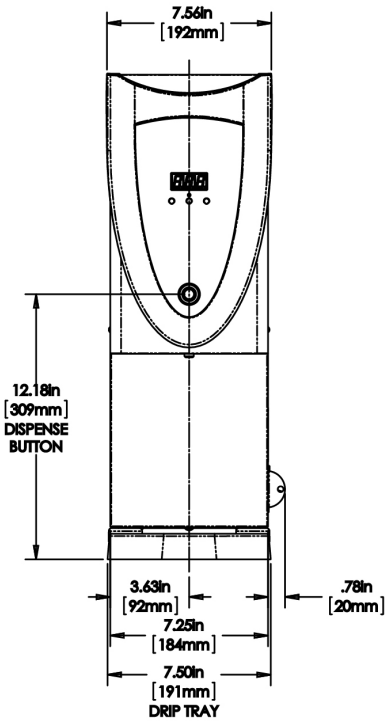

H3X ELEMENT SST 120V 1800W

Height: 20.5" (52.1cm) Width: 8.2" (20.8cm) Depth: 22.3" (56.6cm)

- Digital thermostat provides consistent and precise temperatures from 60° - 212°F (15.6°-100°C)
- Contemporary, low-profile design for front-of-house and self-service settings
- Push and Hold dispense -with one programmable Portion Control setting for a volume of up to 2 gallons (7.57 liters)
- LED display provides simple temperature adjustment
- Thinsulate® tank insulation provides increased energy efficiency
- Programmable "Energy Saver Mode" reduces operating costs during idle periods
- 7.75in (196mm) cup clearance accommodates a range of serving options for custom-crafted, hand pour coffees and teas

Agency:

Specifications

Product #: 45300.0006

Dispense: Portion Control

Water Access: Plumbed

Dispense: Push Button

Finish: Stainless

Temp. Setting: 212°F (100.000°C)

Plumbing Requirements

PSI	kPa	Fitting Supplied	Water Flow Required (GPM)
20-90	138-621	1/4" Male Flare Fitting	-

CAD Drawings

2D	Revit	KLC
●		

BUNN® reserves the right to change specifications and product design without notice. Such revisions do not entitle the buyer to corresponding changes, improvements, additions or replacements for previously purchased equipment. For most current specifications and other info visit bunn.com.

Last Updated:
11/30/2020

	Unit			Shipping				
	Height	Width	Depth	Height	Width	Depth	Weight	Volume
English	20.5 in.	8.2 in.	22.3 in.	32.3 in.	10.8 in.	21.9 in.	23.810 lbs	4.423 ft ³
Metric	52.1 cm	20.8 cm	56.6 cm	82.1 cm	27.5 cm	55.6 cm	10.800 kgs	0.125 m ³