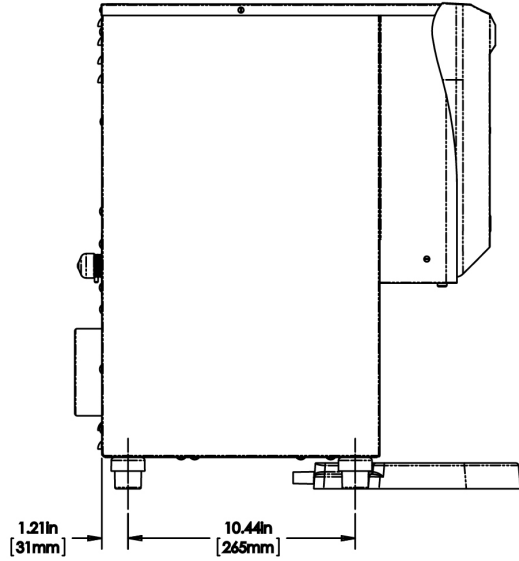

Last Updated:
11/30/2020

	Unit			Shipping				
	Height	Width	Depth	Height	Width	Depth	Weight	Volume
English	20.5 in.	8.2 in.	22.3 in.	32.3 in.	10.8 in.	21.9 in.	23.810 lbs	4.423 ft ³
Metric	52.1 cm	20.8 cm	56.6 cm	82.1 cm	27.5 cm	55.6 cm	10.800 kgs	0.125 m ³