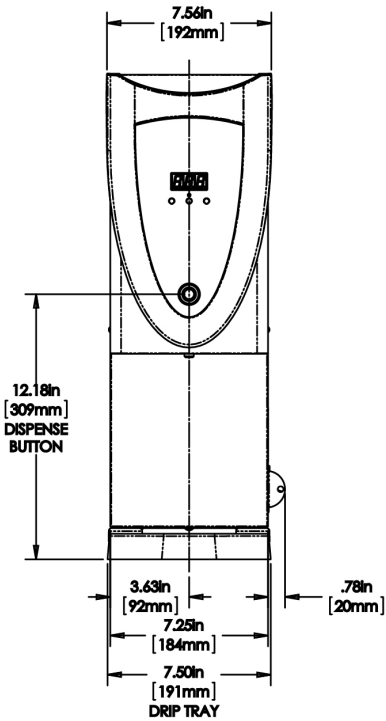

Agency:

Specifications

Product #: 45300.0007

Water Access: Plumbed

Finish: Stainless

Temp. Setting: 212°F (100.000°C)

Dispense: Portion Control

Dispense: Push Button

Plumbing Requirements

PSI	kPa	Fitting Supplied	Water Flow Required (GPM)
20-90	138-621	1/4" Male Flare Fitting	-

CAD Drawings

2D	Revit	KLC
●		

WARNING:

BUNN® reserves the right to change specifications and product design without notice. Such revisions do not entitle the buyer to corresponding changes, improvements, additions or replacements for previously purchased equipment. For most current specifications and other info visit bunn.com.

Last Updated:
09/01/2021

	Unit			Shipping				
	Height	Width	Depth	Height	Width	Depth	Weight	Volume
English	22.3 in.	8.2 in.	20.4 in.	32.3 in.	10.8 in.	21.9 in.	23.810 lbs	4.423 ft ³
Metric	56.6 cm	20.8 cm	51.8 cm	82.1 cm	27.5 cm	55.6 cm	10.800 kgs	0.125 m ³