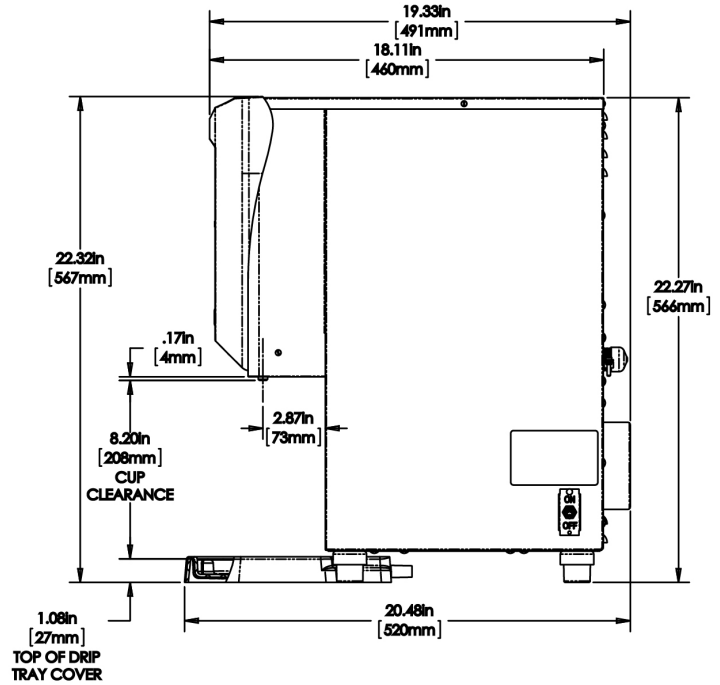

Plumbing Requirements

PSI	kPa	Fitting Supplied	Water Flow Required (GPM)
20-90	138-621	1/4" Male Flare Fitting	-

CAD Drawings

2D	Revit	KLC
●		

WARNING:

BUNN® reserves the right to change specifications and product design without notice. Such revisions do not entitle the buyer to corresponding changes, improvements, additions or replacements for previously purchased equipment. For most current specifications and other info visit bunn.com.

Last Updated:
09/01/2021

	Unit			Shipping				
	Height	Width	Depth	Height	Width	Depth	Weight	Volume
English	22.3 in.	8.2 in.	20.4 in.	32.3 in.	10.8 in.	21.9 in.	23.810 lbs	4.423 ft ³
Metric	56.6 cm	20.8 cm	51.8 cm	82.1 cm	27.5 cm	55.6 cm	10.800 kgs	0.125 m ³