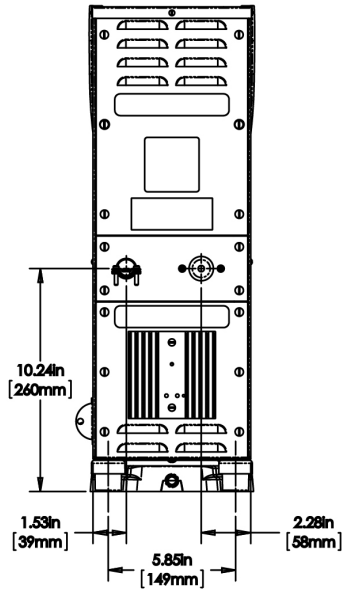

Plumbing Requirements

PSI	kPa	Fitting Supplied	Water Flow Required (GPM)
20-90	138-621	1/4" Male Flare Fitting	-

CAD Drawings

2D	Revit	KLC
●		

WARNING:

BUNN® reserves the right to change specifications and product design without notice. Such revisions do not entitle the buyer to corresponding changes, improvements, additions or replacements for previously purchased equipment. For most current specifications and other info visit bunn.com.

Last Updated:
09/01/2021

	Unit			Shipping				
	Height	Width	Depth	Height	Width	Depth	Weight	Volume
English	22.3 in.	8.2 in.	20.4 in.	32.3 in.	10.8 in.	21.9 in.	23.810 lbs	4.423 ft ³
Metric	56.6 cm	20.8 cm	51.8 cm	82.1 cm	27.5 cm	55.6 cm	10.800 kgs	0.125 m ³