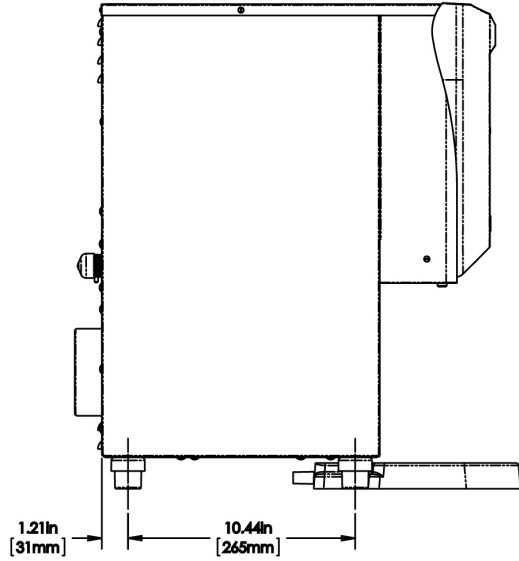

Last Updated:
09/01/2021

	Unit			Shipping				
	Height	Width	Depth	Height	Width	Depth	Weight	Volume
English	22.3 in.	8.2 in.	20.4 in.	32.3 in.	10.8 in.	21.9 in.	23.810 lbs	4.423 ft ³
Metric	56.6 cm	20.8 cm	51.8 cm	82.1 cm	27.5 cm	55.6 cm	10.800 kgs	0.125 m ³