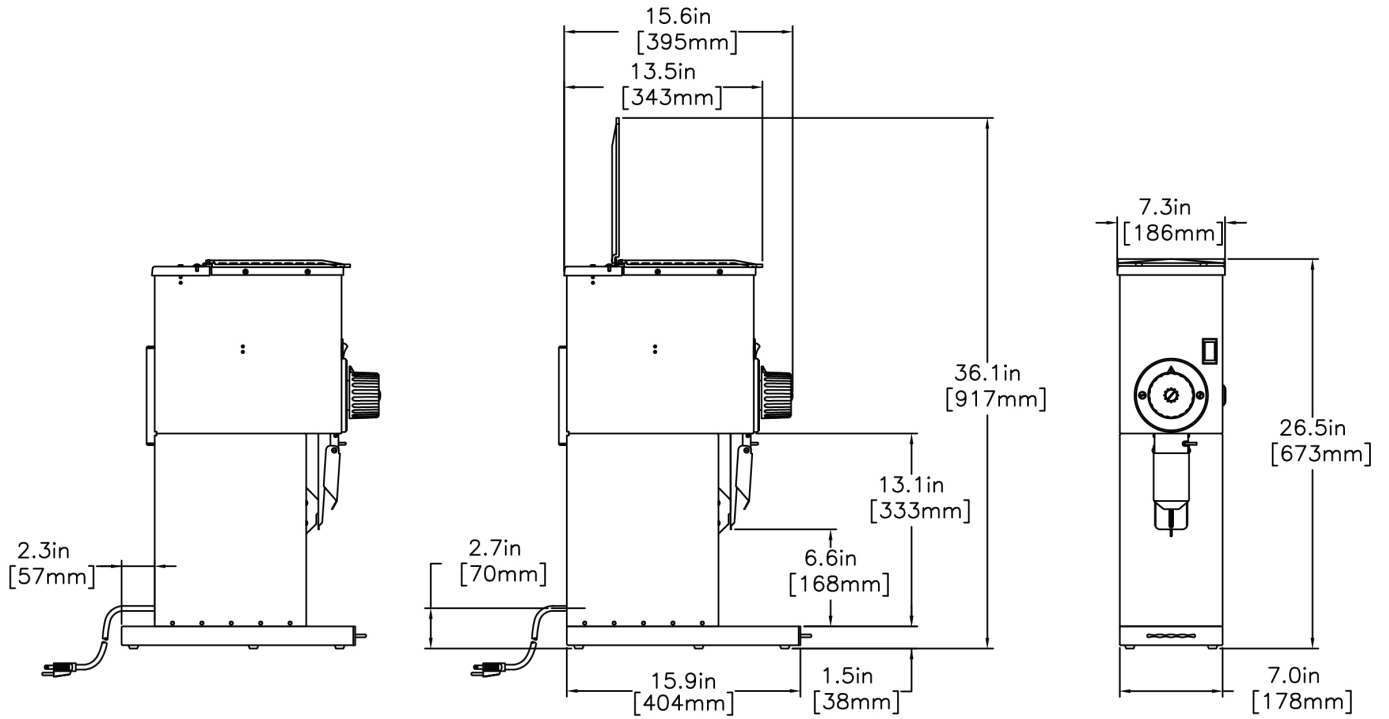

Created on:  
08/20/2019

Unit			Shipping					
	Width	Height	Depth	Width	Height	Depth	Weight	Volume
English	7.3 in.	26.5 in.	15.9 in.	-	-	-	61.000 lbs	-
Metric	18.5 cm	67.3 cm	40.4 cm	-	-	-	27.670 kgs	-