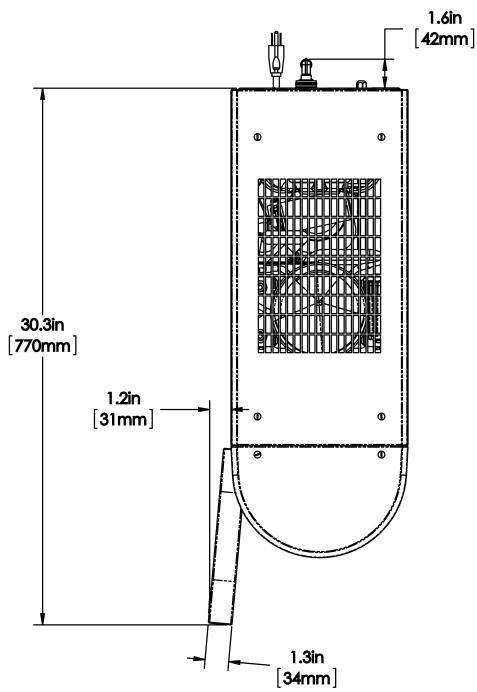

Last Updated:  
02/01/2024

	Unit			Shipping				
	Height	Width	Depth	Height	Width	Depth	Weight	Volume
English	26.9 in.	10.0 in.	28.1 in.	43.1 in.	22.8 in.	30.5 in.	103.000 lbs	17.317 ft³
Metric	68.3 cm	25.4 cm	71.4 cm	109.5 cm	57.8 cm	77.5 cm	46.721 kgs	0.490 m³