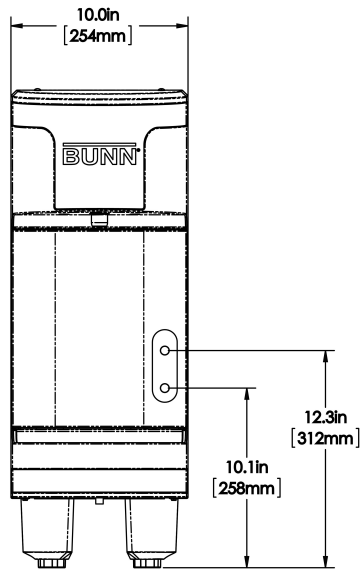

Last Updated:  
02/01/2024

	Unit			Shipping				
	Height	Width	Depth	Height	Width	Depth	Weight	Volume
English	26.9 in.	10.0 in.	28.1 in.	43.1 in.	22.8 in.	30.5 in.	103.000 lbs	17.317 ft³
Metric	68.3 cm	25.4 cm	71.4 cm	109.5 cm	57.8 cm	77.5 cm	46.721 kgs	0.490 m³