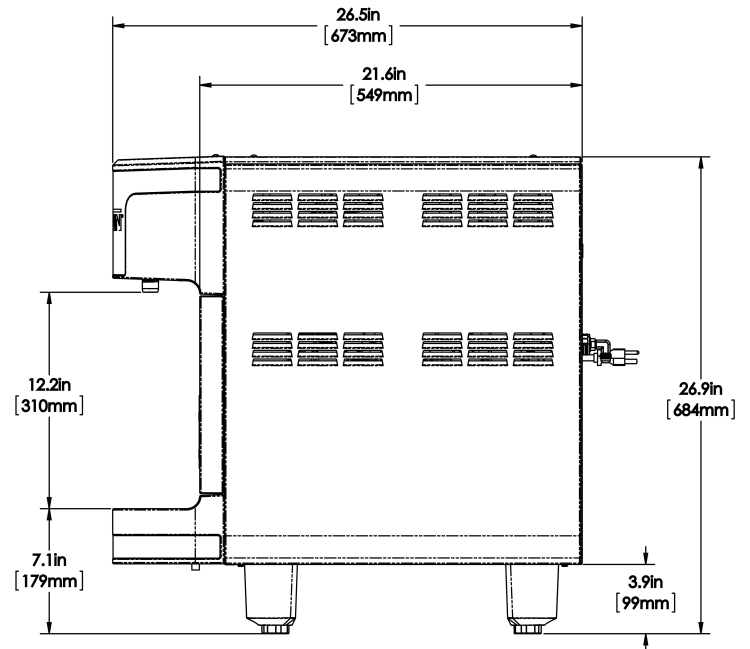

Last Updated:  
02/01/2024

	Unit			Shipping				
	Height	Width	Depth	Height	Width	Depth	Weight	Volume
English	26.9 in.	10.0 in.	28.1 in.	43.1 in.	22.8 in.	30.5 in.	103.000 lbs	17.317 ft³
Metric	68.3 cm	25.4 cm	71.4 cm	109.5 cm	57.8 cm	77.5 cm	46.721 kgs	0.490 m³