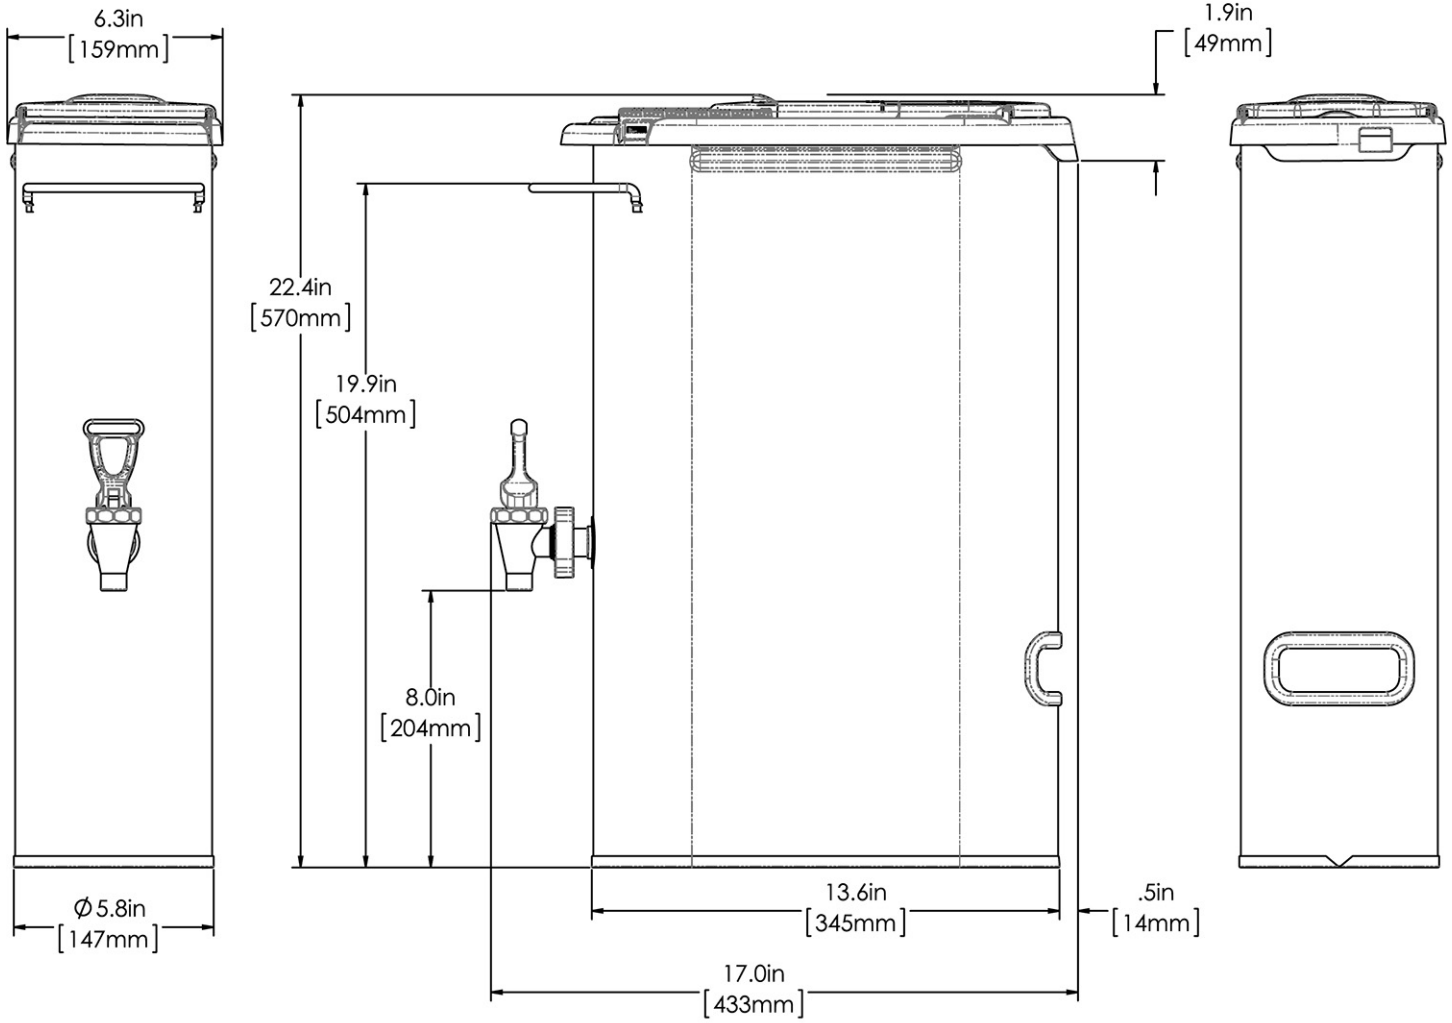

TDO-N-3.5 Dispenser, w/Brew Thru Lid

Height: 22.4" Width: 6.3" Depth: 17.0"
(56.9cm) (16.0cm) (43.2cm)

- For use with BUNN TB-3, TB-3Q, ITB and ITCB brewers with 29" trunk height
- Two dispensers placed side-by-side allow for greater capacity, and added flexibility in menu options, within the same footprint as one cylinder or oval dispenser
- 8" cup clearance
- Front - back handles for reduced counterspace usage
- Ships with full-color iced tea decal
- Sump dispense valve assures complete dispensing

Last Updated:
09/30/2024

	Unit			Shipping				
	Height	Width	Depth	Height	Width	Depth	Weight	Volume
English	22.4 in.	6.3 in.	17.0 in.	23.8 in.	6.7 in.	16.5 in.	10.240 lbs	1.515 ft ³
Metric	56.9 cm	16.0 cm	43.2 cm	60.3 cm	17.0 cm	41.9 cm	4.645 kgs	0.043 m ³