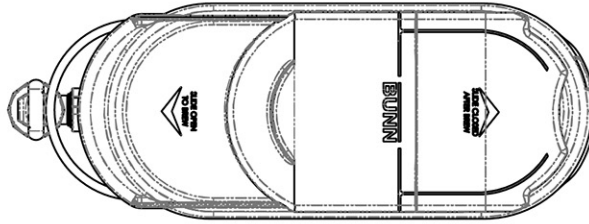

TDO-N-3.5 Dispenser, w/Brew Thru Lid

Height: 22.4" Width: 6.3" Depth: 17.0"
(56.9cm) (16.0cm) (43.2cm)

- For use with BUNN TB-3, TB-3Q, ITB and ITCB brewers with 29" trunk height
- Two dispensers placed side-by-side allow for greater capacity, and added flexibility in menu options, within the same footprint as one cylinder or oval dispenser
- 8" cup clearance
- Front - back handles for reduced counterspace usage
- Ships with full-color iced tea decal
- Sump dispense valve assures complete dispensing

Holding Capacity

English	Metric
448 oz.	13.2 L

 **WARNING:**

BUNN® reserves the right to change specifications and product design without notice. Such revisions do not entitle the buyer to corresponding changes, improvements, additions or replacements for previously purchased equipment. For most current specifications and other info visit bunn.com.

Last Updated:
09/30/2024

	Unit			Shipping				
	Height	Width	Depth	Height	Width	Depth	Weight	Volume
English	22.4 in.	6.3 in.	17.0 in.	23.8 in.	6.7 in.	16.5 in.	10.240 lbs	1.515 ft ³
Metric	56.9 cm	16.0 cm	43.2 cm	60.3 cm	17.0 cm	41.9 cm	4.645 kgs	0.043 m ³