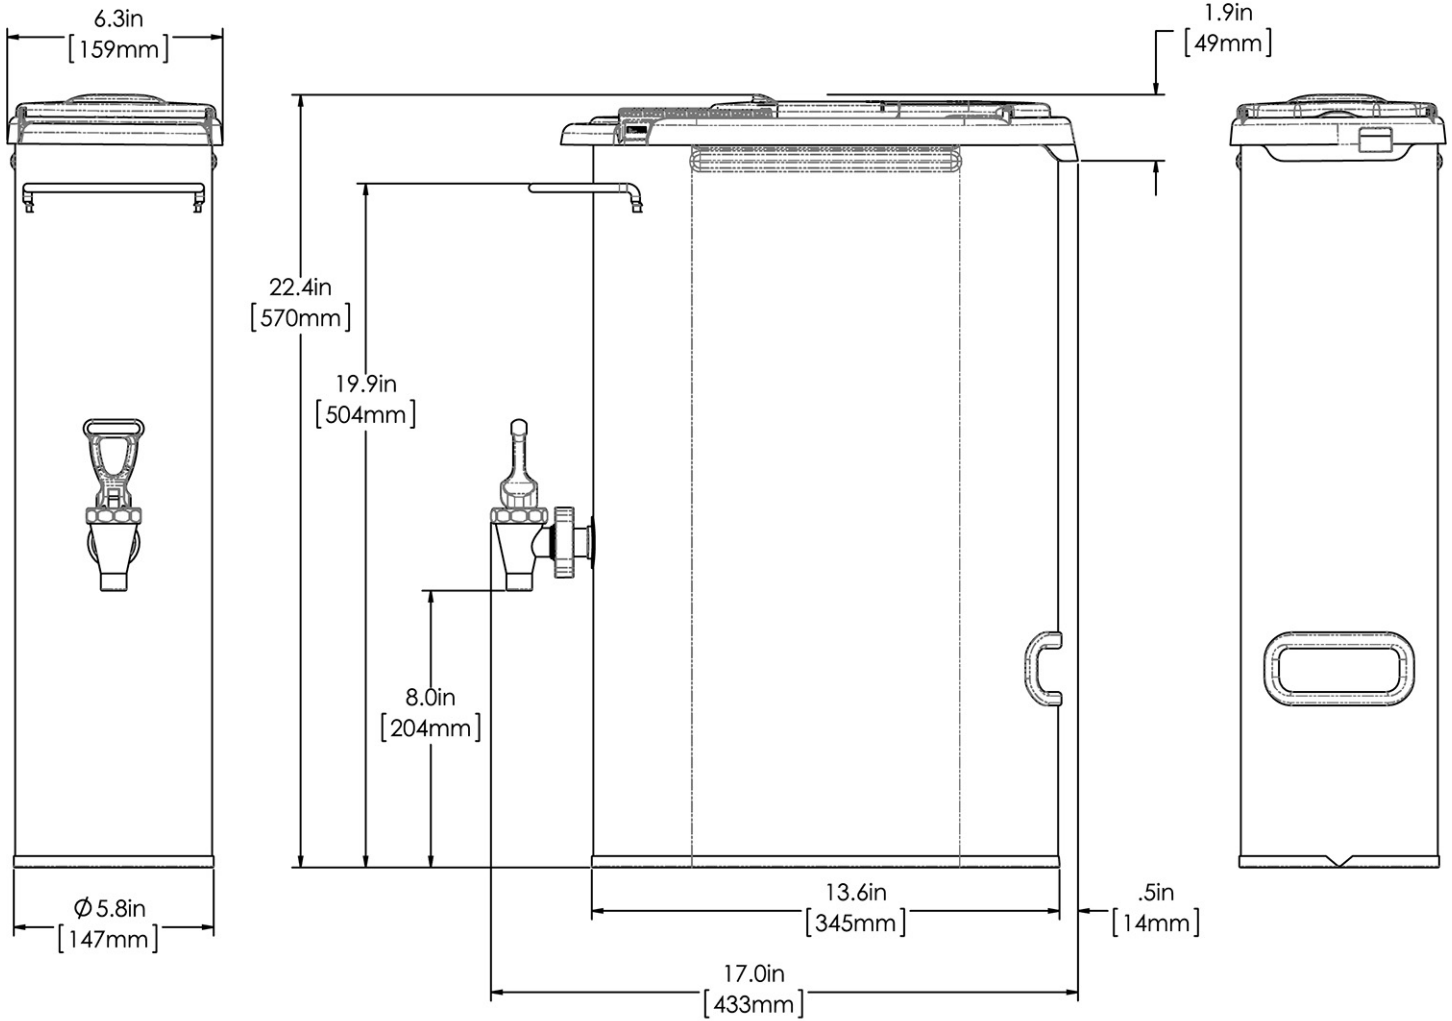

**Last Updated:**  
02/28/2023

	Unit			Shipping				
	Height	Width	Depth	Height	Width	Depth	Weight	Volume
English	22.4 in.	6.3 in.	17.0 in.	23.8 in.	6.7 in.	16.5 in.	10.240 lbs	1.515 ft <sup>3</sup>
Metric	56.9 cm	16.0 cm	43.2 cm	60.3 cm	17.0 cm	41.9 cm	4.645 kgs	0.043 m <sup>3</sup>