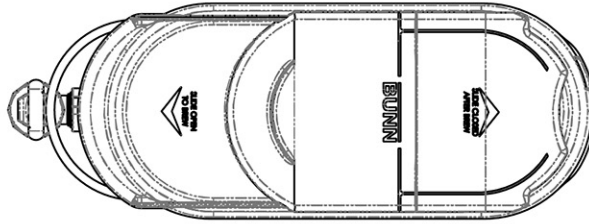

## Holding Capacity

English	Metric
448 oz.	13.2 L

 **WARNING:**

BUNN® reserves the right to change specifications and product design without notice. Such revisions do not entitle the buyer to corresponding changes, improvements, additions or replacements for previously purchased equipment. For most current specifications and other info visit [bunn.com](http://bunn.com).

**Last Updated:**  
02/28/2023

	Unit			Shipping				
	Height	Width	Depth	Height	Width	Depth	Weight	Volume
English	22.4 in.	6.3 in.	17.0 in.	23.8 in.	6.7 in.	16.5 in.	10.240 lbs	1.515 ft <sup>3</sup>
Metric	56.9 cm	16.0 cm	43.2 cm	60.3 cm	17.0 cm	41.9 cm	4.645 kgs	0.043 m <sup>3</sup>