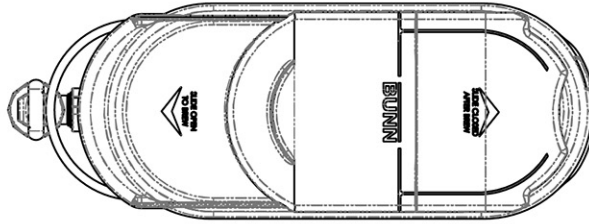

## Holding Capacity

English	Metric
448 oz.	13.2 L

 **WARNING:**

BUNN® reserves the right to change specifications and product design without notice. Such revisions do not entitle the buyer to corresponding changes, improvements, additions or replacements for previously purchased equipment. For most current specifications and other info visit [bunn.com](http://bunn.com).

**Last Updated:**  
12/15/2022

	Unit			Shipping				
	Height	Width	Depth	Height	Width	Depth	Weight	Volume
English	22.4 in.	6.3 in.	17.0 in.	23.8 in.	6.7 in.	16.5 in.	10.240 lbs	1.515 ft <sup>3</sup>
Metric	56.9 cm	16.0 cm	43.2 cm	60.3 cm	17.0 cm	41.9 cm	4.645 kgs	0.043 m <sup>3</sup>