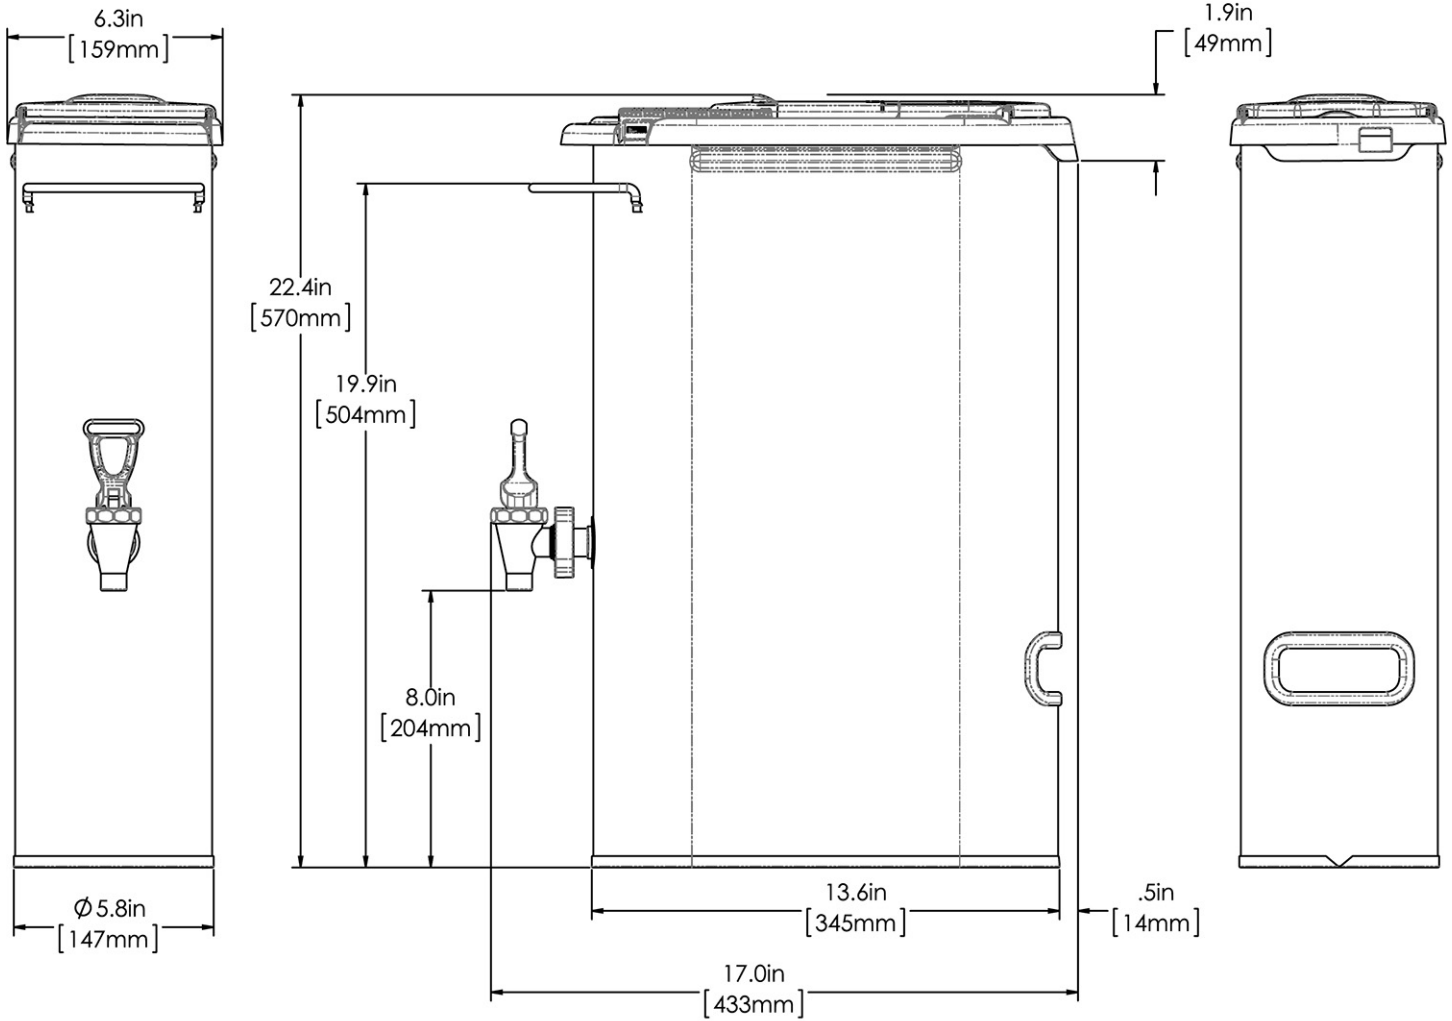

**Last Updated:**  
12/15/2022

	Unit			Shipping				
	Height	Width	Depth	Height	Width	Depth	Weight	Volume
English	22.4 in.	6.3 in.	17.0 in.	23.8 in.	6.7 in.	16.5 in.	10.240 lbs	1.515 ft <sup>3</sup>
Metric	56.9 cm	16.0 cm	43.2 cm	60.3 cm	17.0 cm	41.9 cm	4.645 kgs	0.043 m <sup>3</sup>