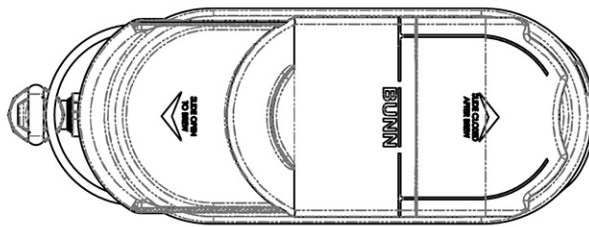

TDO-N-3.5 Dispenser, w/Brew Thru Lid

Height: 22.4" Width: 6.3" Depth: 17.0"
(56.9cm) (16.0cm) (43.2cm)

- For use with BUNN TB-3, TB-3Q, ITB and ITCB brewers with 29" trunk height
- Two dispensers placed side-by-side allow for greater capacity, and added flexibility in menu options, within the same footprint as one cylinder or oval dispenser
- 8" cup clearance
- Front - back handles for reduced counterspace usage
- Ships with full-color iced tea decal
- Sump dispense valve assures complete dispensing

Holding Capacity

English	Metric
448 oz.	13.2 L

 **WARNING:**

BUNN® reserves the right to change specifications and product design without notice. Such revisions do not entitle the buyer to corresponding changes, improvements, additions or replacements for previously purchased equipment. For most current specifications and other info visit bunn.com.

Last Updated:
04/29/2022

	Unit			Shipping				
	Height	Width	Depth	Height	Width	Depth	Weight	Volume
English	22.4 in.	6.3 in.	17.0 in.	23.8 in.	6.7 in.	16.5 in.	10.240 lbs	1.515 ft ³
Metric	56.9 cm	16.0 cm	43.2 cm	60.3 cm	17.0 cm	41.9 cm	4.645 kgs	0.043 m ³