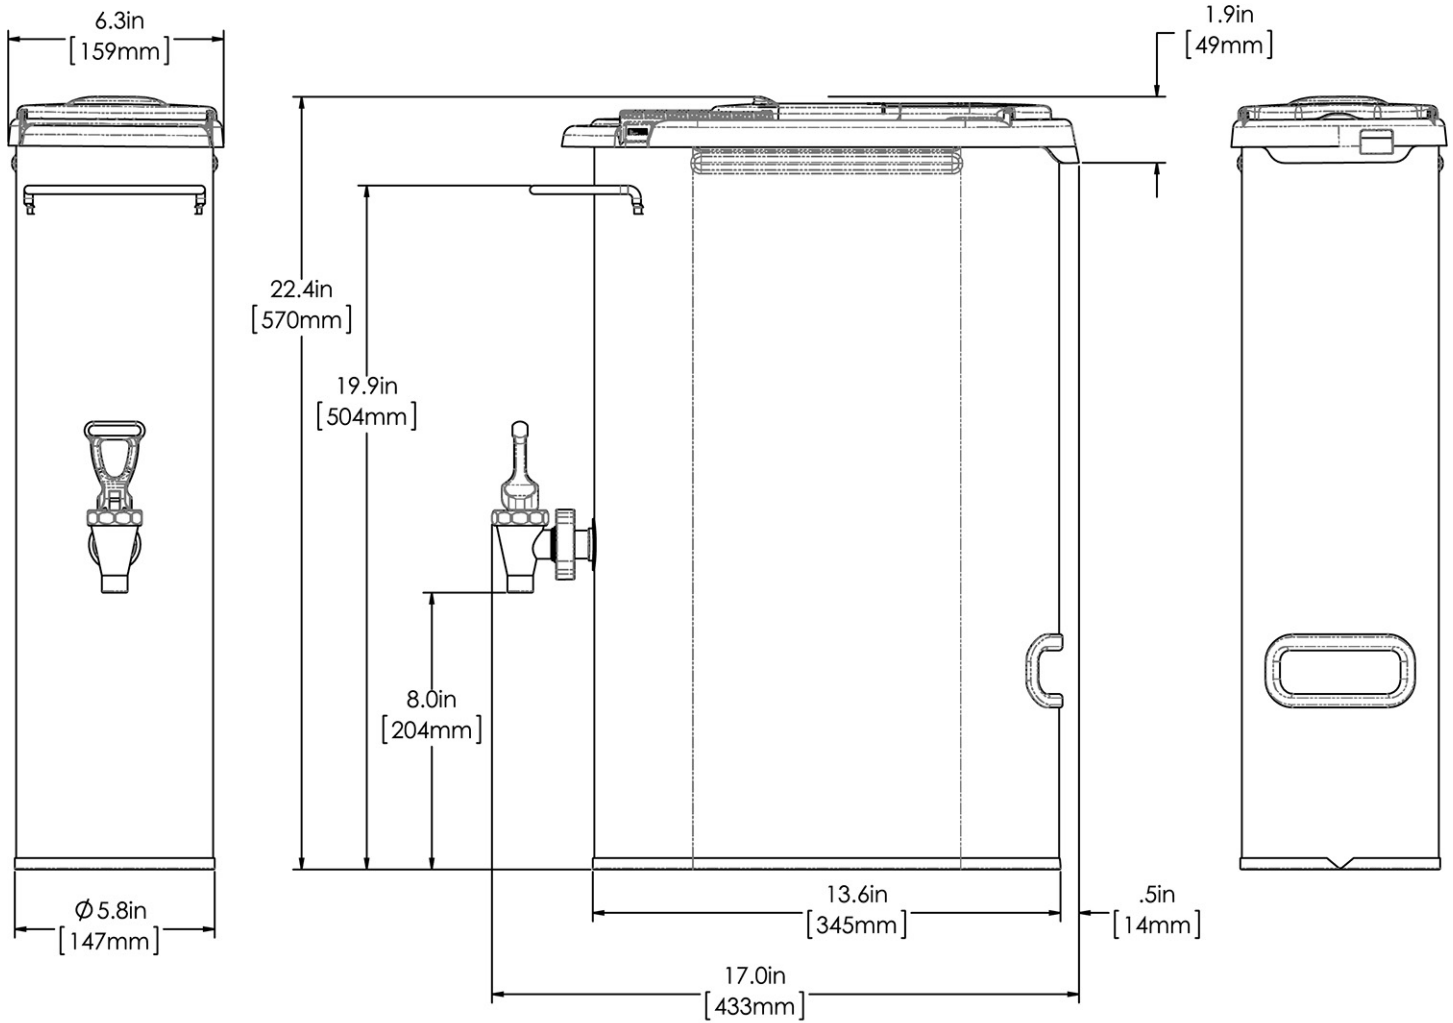

TDO-N-3.5 Dispenser, w/Brew Thru Lid

Height: 22.4" Width: 6.3" Depth: 17.0"
(56.9cm) (16.0cm) (43.2cm)

- For use with BUNN TB-3, TB-3Q, ITB and ITCB brewers with 29" trunk height
- Two dispensers placed side-by-side allow for greater capacity, and added flexibility in menu options, within the same footprint as one cylinder or oval dispenser
- 8" cup clearance
- Front - back handles for reduced counterspace usage
- Ships with full-color iced tea decal
- Sump dispense valve assures complete dispensing

Last Updated:
04/29/2022

	Unit			Shipping				
	Height	Width	Depth	Height	Width	Depth	Weight	Volume
English	22.4 in.	6.3 in.	17.0 in.	23.8 in.	6.7 in.	16.5 in.	10.240 lbs	1.515 ft ³
Metric	56.9 cm	16.0 cm	43.2 cm	60.3 cm	17.0 cm	41.9 cm	4.645 kgs	0.043 m ³