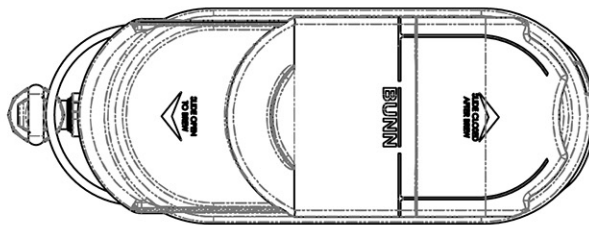

TDO-N-3.5 Dispenser, w/Brew Thru Lid

Height: 22.4" Width: 6.3" Depth: 17.0"
(56.9cm) (16.0cm) (43.2cm)

- For use with BUNN TB-3, TB-3Q, ITB and ITCB brewers with 29" trunk height
- Two dispensers placed side-by-side allow for greater capacity, and added flexibility in menu options, within the same footprint as one cylinder or oval dispenser
- 8" cup clearance
- Front - back handles for reduced counterspace usage
- Ships with full-color iced tea decal
- Sump dispense valve assures complete dispensing

Holding Capacity

English	Metric
448 oz.	13.2 L

BUNN® reserves the right to change specifications and product design without notice. Such revisions do not entitle the buyer to corresponding changes, improvements, additions or replacements for previously purchased equipment. For most current specifications and other info visit bunn.com.

Last Updated:
11/30/2020

	Unit			Shipping				
	Height	Width	Depth	Height	Width	Depth	Weight	Volume
English	22.4 in.	6.3 in.	17.0 in.	23.8 in.	6.7 in.	16.5 in.	10.240 lbs	1.515 ft ³
Metric	56.9 cm	16.0 cm	43.2 cm	60.3 cm	17.0 cm	41.9 cm	4.645 kgs	0.043 m ³