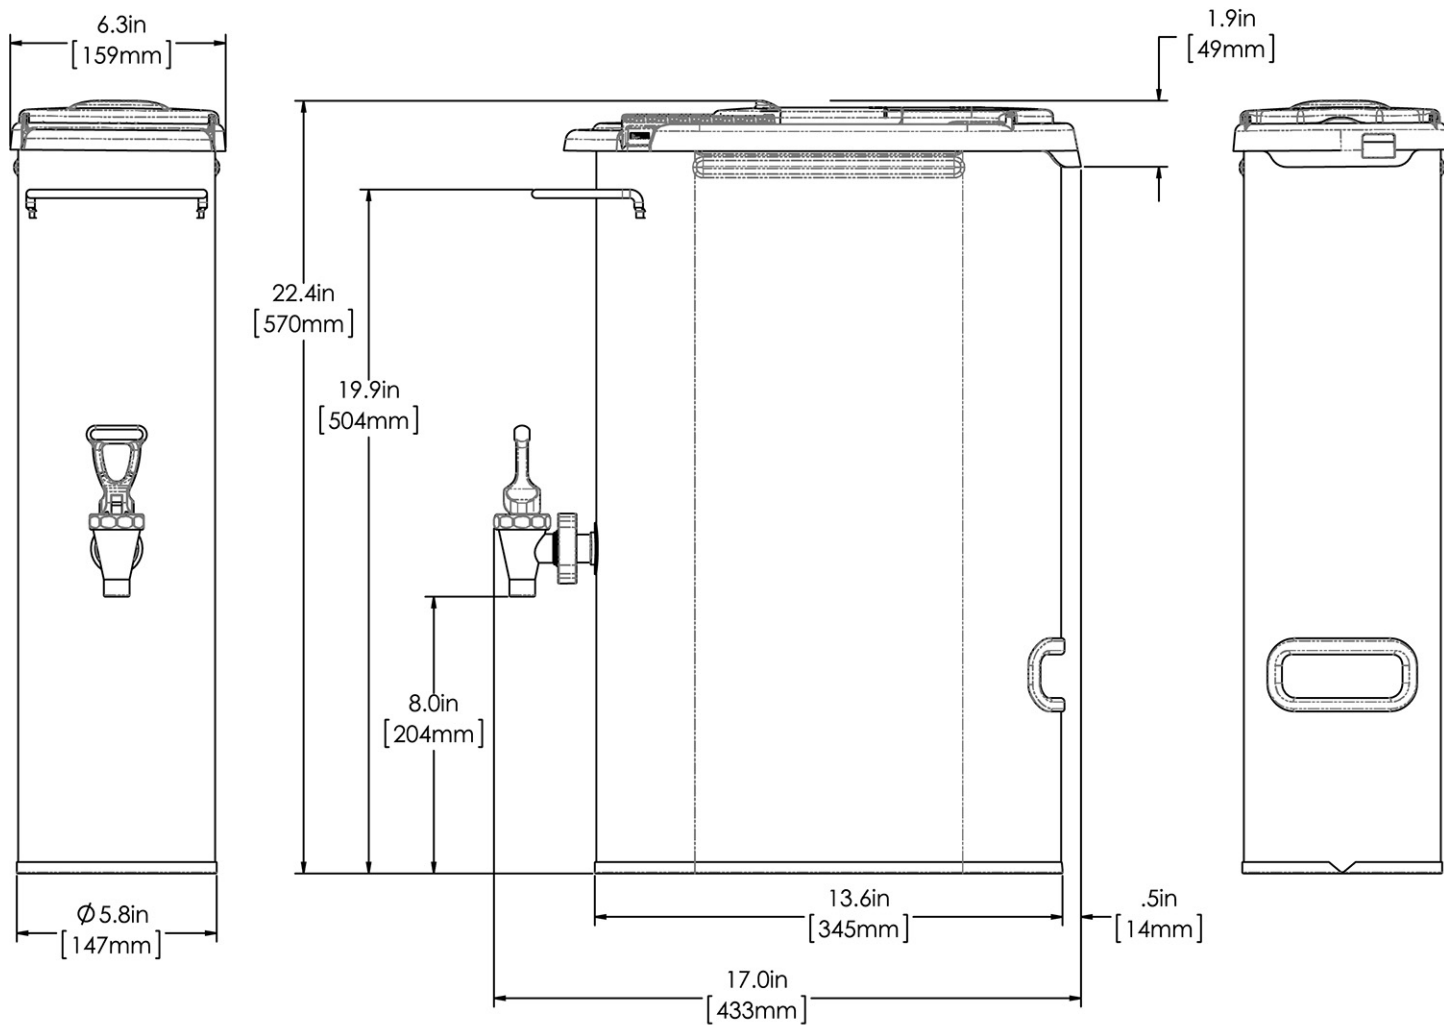

TDO-N-3.5 Dispenser, w/Brew Thru Lid

Height: 22.4" Width: 6.3" Depth: 17.0"
(56.9cm) (16.0cm) (43.2cm)

- For use with BUNN TB-3, TB-3Q, ITB and ITCB brewers with 29" trunk height
- Two dispensers placed side-by-side allow for greater capacity, and added flexibility in menu options, within the same footprint as one cylinder or oval dispenser
- 8" cup clearance
- Front - back handles for reduced counterspace usage
- Ships with full-color iced tea decal
- Sump dispense valve assures complete dispensing

Last Updated:
11/30/2020

	Unit			Shipping				
	Height	Width	Depth	Height	Width	Depth	Weight	Volume
English	22.4 in.	6.3 in.	17.0 in.	23.8 in.	6.7 in.	16.5 in.	10.240 lbs	1.515 ft ³
Metric	56.9 cm	16.0 cm	43.2 cm	60.3 cm	17.0 cm	41.9 cm	4.645 kgs	0.043 m ³