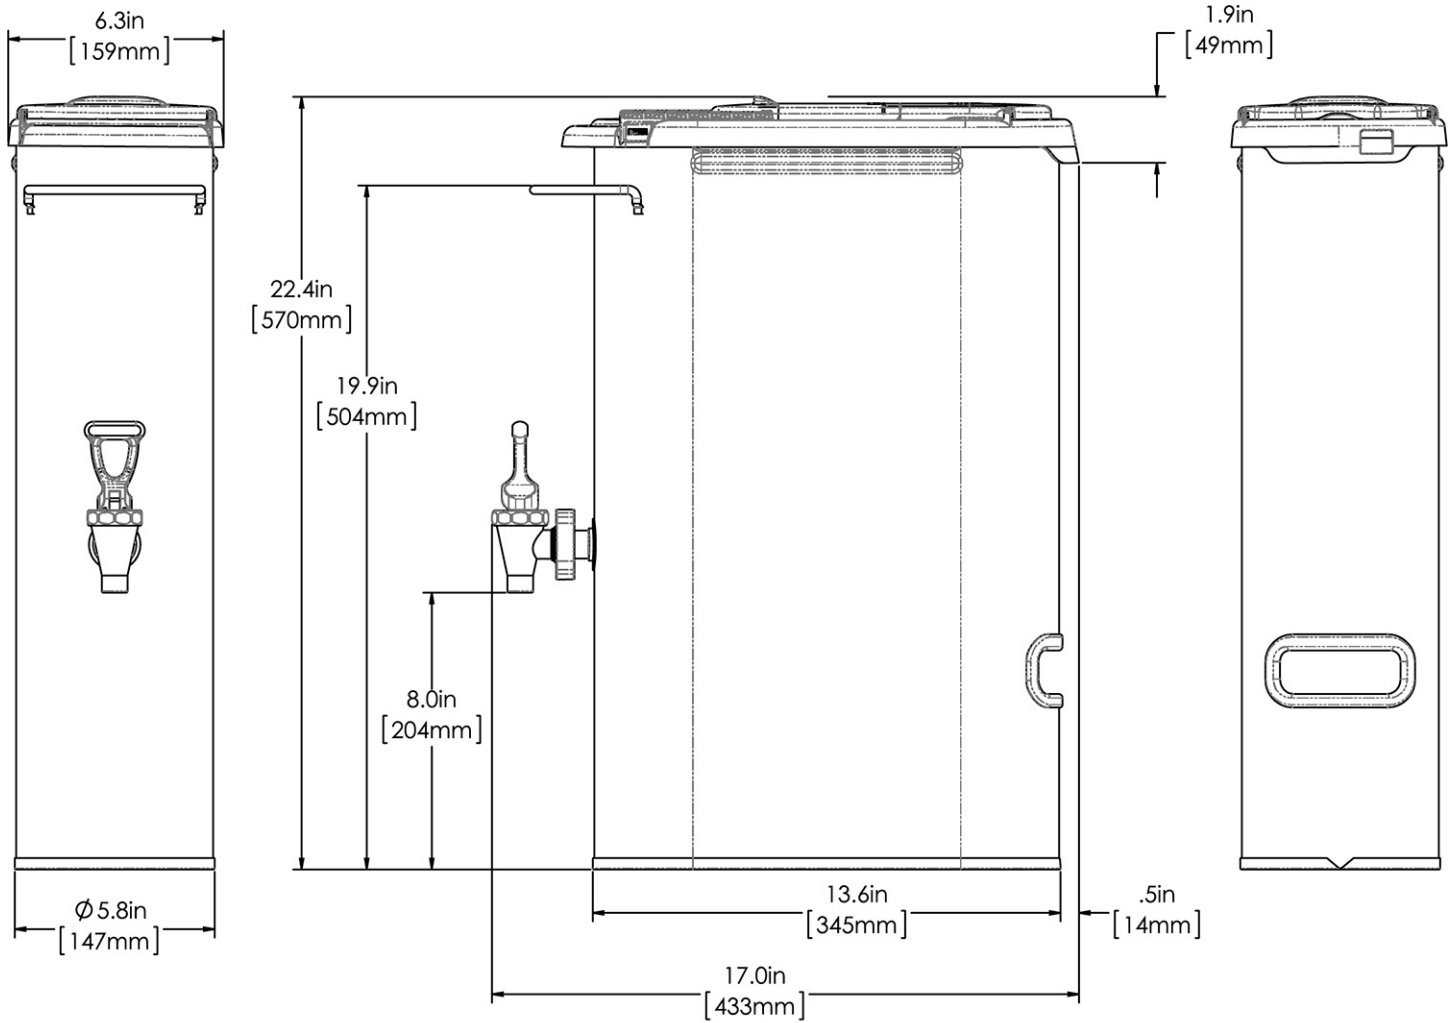

TDO-N-3.5 Dispenser, w/Brew Thru Lid

Height: 22.4" Width: 6.3" Depth: 17.0"
(56.9cm) (16.0cm) (43.2cm)

- For use with BUNN TB-3, TB-3Q, ITB and ITCB brewers with 29" trunk height
- Two dispensers placed side-by-side allow for greater capacity, and added flexibility in menu options, within the same footprint as one cylinder or oval dispenser
- 8" cup clearance
- Front - back handles for reduced counterspace usage
- Ships with full-color iced tea decal
- Sump dispense valve assures complete dispensing

Last Updated:
09/10/2020

	Unit			Shipping				
	Height	Width	Depth	Height	Width	Depth	Weight	Volume
English	22.4 in.	6.3 in.	17.0 in.	23.8 in.	6.7 in.	16.5 in.	10.240 lbs	1.515 ft ³
Metric	56.9 cm	16.0 cm	43.2 cm	60.3 cm	17.0 cm	41.9 cm	4.645 kgs	0.043 m ³