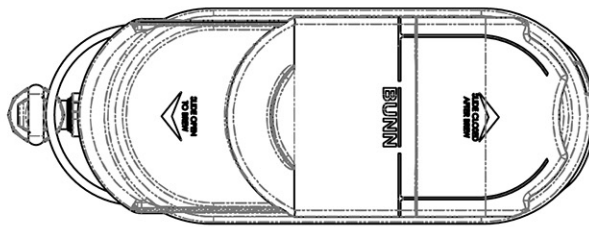

TDO-N-3.5 Dispenser, w/Brew Thru Lid

Height: 22.4" Width: 6.3" Depth: 17.0"
(56.9cm) (16.0cm) (43.2cm)

- For use with BUNN TB-3, TB-3Q, ITB and ITCB brewers with 29" trunk height
- Two dispensers placed side-by-side allow for greater capacity, and added flexibility in menu options, within the same footprint as one cylinder or oval dispenser
- 8" cup clearance
- Front - back handles for reduced counterspace usage
- Ships with full-color iced tea decal
- Sump dispense valve assures complete dispensing

Holding Capacity

English	Metric
448 oz.	13.2 L

BUNN® reserves the right to change specifications and product design without notice. Such revisions do not entitle the buyer to corresponding changes, improvements, additions or replacements for previously purchased equipment. For most current specifications and other info visit bunn.com.

Last Updated:
09/10/2020

	Unit			Shipping				
	Height	Width	Depth	Height	Width	Depth	Weight	Volume
English	22.4 in.	6.3 in.	17.0 in.	23.8 in.	6.7 in.	16.5 in.	10.240 lbs	1.515 ft ³
Metric	56.9 cm	16.0 cm	43.2 cm	60.3 cm	17.0 cm	41.9 cm	4.645 kgs	0.043 m ³