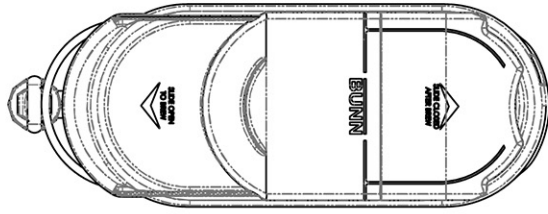

TDO-N-3.5 Low Profile, w/Brew Thru Lid

Height: 16.2" Width: 6.3" Depth: 13.6"
(41.1cm) (16.0cm) (34.5cm)

- Available Serving Rack and Booster takes advantage of open counter-to-ceiling layouts while also freeing space for a variety of beverages stations or configurations
- Low profile design fits into height-restricted layouts and is more manageable to transport
- Reinforced edges stand up to the demands of busy serving environments
- Front – back handles maximizes counter space usage, built in back lower handle for easy emptying and cleaning
- Lid included
- Ships with full-color iced tea decal
- Sump dispense valve assures complete dispensing
- Two dispensers, placed side-by-side, allow added flexibility in menu options within the same footprint as one cylinder or oval dispenser

Holding Capacity

English	Metric
448 oz.	13.2 L

BUNN® reserves the right to change specifications and product design without notice. Such revisions do not entitle the buyer to corresponding changes, improvements, additions or replacements for previously purchased equipment. For most current specifications and other info visit bunn.com.

Last Updated:
02/20/2020

	Unit			Shipping				
	Height	Width	Depth	Height	Width	Depth	Weight	Volume
English	16.2 in.	6.3 in.	13.6 in.	16.5 in.	7.0 in.	15.5 in.	10.240 lbs	1.398 ft ³
Metric	41.1 cm	16.0 cm	34.5 cm	41.9 cm	17.8 cm	39.4 cm	4.645 kgs	0.040 m ³