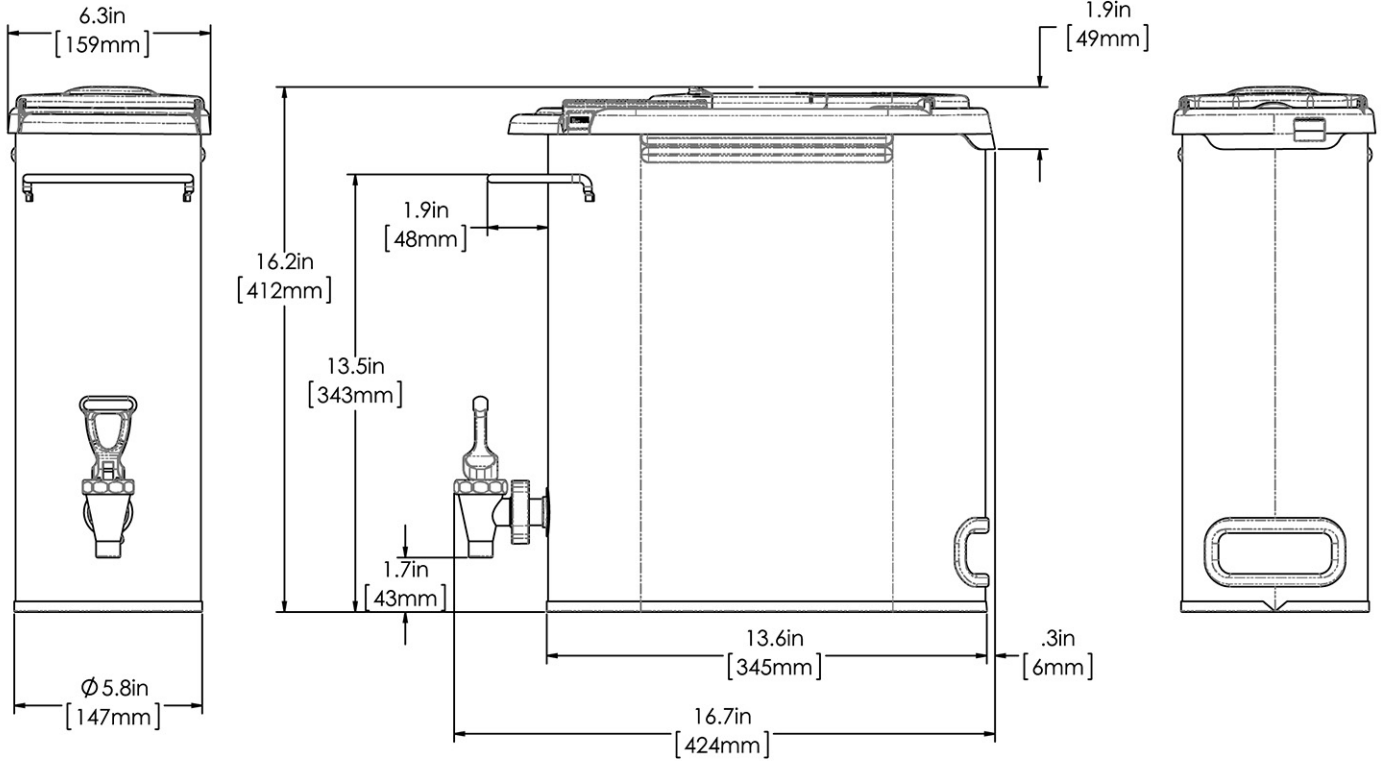

TDO-N-3.5 Low Profile, w/Brew Thru Lid

Height: 16.2" Width: 6.3" Depth: 13.6"
(41.1cm) (16.0cm) (34.5cm)

- Available Serving Rack and Booster takes advantage of open counter-to-ceiling layouts while also freeing space for a variety of beverages stations or configurations
- Low profile design fits into height-restricted layouts and is more manageable to transport
- Reinforced edges stand up to the demands of busy serving environments
- Front – back handles maximizes counter space usage, built in back lower handle for easy emptying and cleaning
- Lid included
- Ships with full-color iced tea decal
- Sump dispense valve assures complete dispensing
- Two dispensers, placed side-by-side, allow added flexibility in menu options within the same footprint as one cylinder or oval dispenser

Last Updated:
02/20/2020

	Unit			Shipping				
	Height	Width	Depth	Height	Width	Depth	Weight	Volume
English	16.2 in.	6.3 in.	13.6 in.	16.5 in.	7.0 in.	15.5 in.	10.240 lbs	1.398 ft ³
Metric	41.1 cm	16.0 cm	34.5 cm	41.9 cm	17.8 cm	39.4 cm	4.645 kgs	0.040 m ³