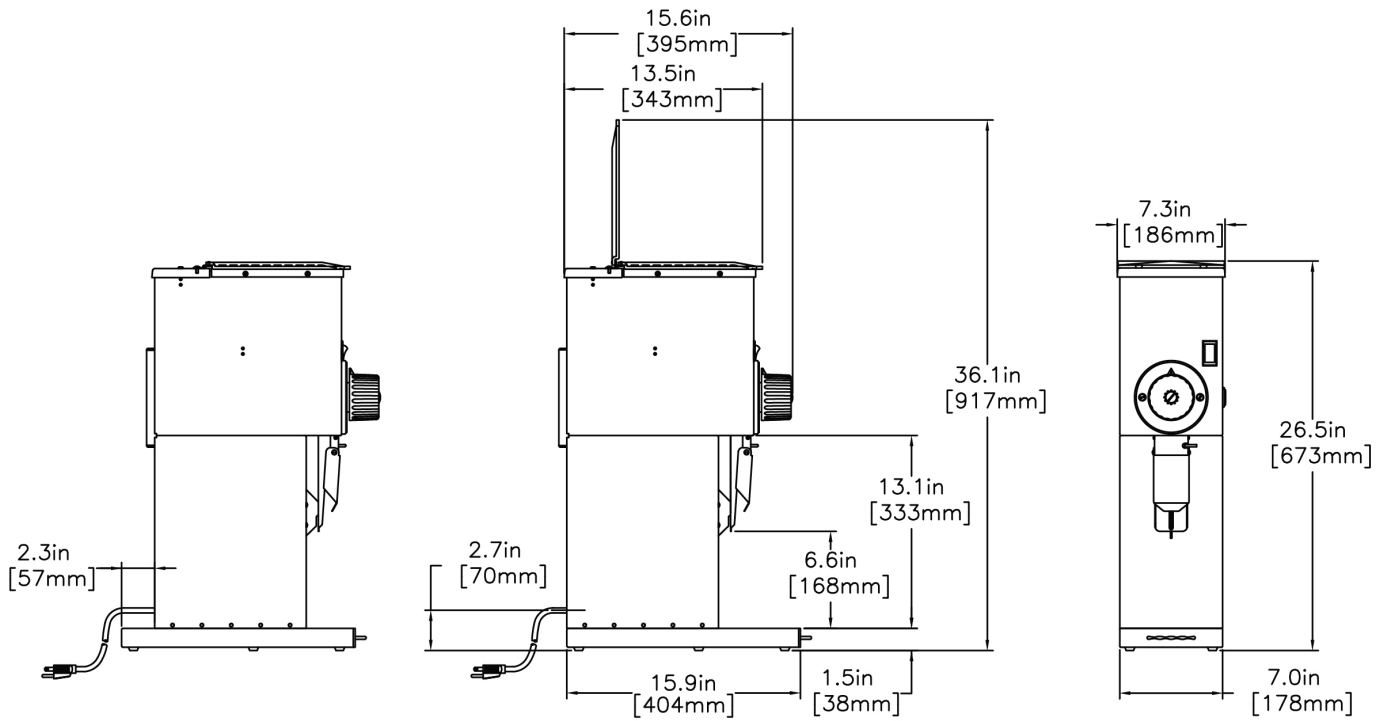

Created on:  
09/09/2019

	Unit			Shipping				
	Width	Height	Depth	Width	Height	Depth	Weight	Volume
English	7.3 in.	26.5 in.	15.9 in.	-	-	-	61.000 lbs	-
Metric	18.5 cm	67.3 cm	40.4 cm	-	-	-	27.670 kgs	-