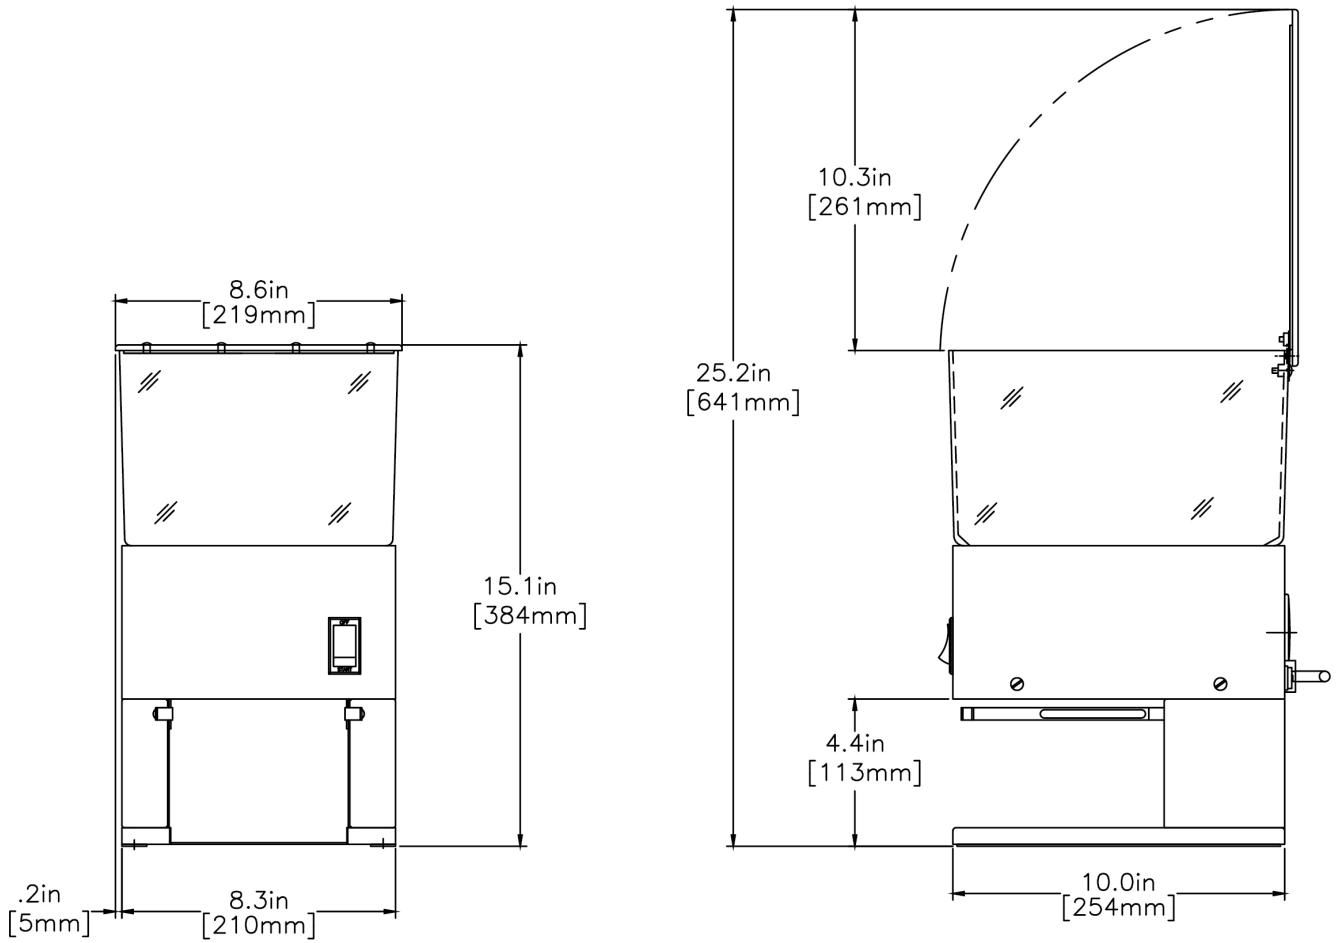

LPGA, IPX1 CE 220-240V SST-ME

Height: 15.1" (38.4cm) Width: 8.6" (21.8cm) Depth: 10.0" (25.4cm)

- Large, clear bean hopper merchandises 6 lb (2.72kg) of fresh regular, decaf or specialty coffee beans
- Easy access on back for grind weight adjustment
- Four year warranty on grinding burrs
- Just 8.64" (21.95cm) wide and a low profile height of 15.1" (38.4cm)
- Powered by quiet, high torque motor
- Professional grind provided by large 3.19" (8.1cm) diameter burrs powered by quiet, low speed, high torque motor
- KSA Registration
- KUCAS Report

Agency:

KSA KUCAS

Specifications

Product #: 20580.0133

Finish: Stainless

Hoppers: One

Hopper Capacity: 6.00 lbs (2.722 kgs)

Electrical & Capacity

Last Updated:
11/09/2021

	Unit			Shipping				
	Height	Width	Depth	Height	Width	Depth	Weight	Volume
English	15.1 in.	8.6 in.	10.0 in.	23.8 in.	12.9 in.	15.0 in.	23.000 lbs	2.654 ft ³
Metric	38.4 cm	21.8 cm	25.4 cm	60.3 cm	32.7 cm	38.1 cm	10.433 kgs	0.075 m ³