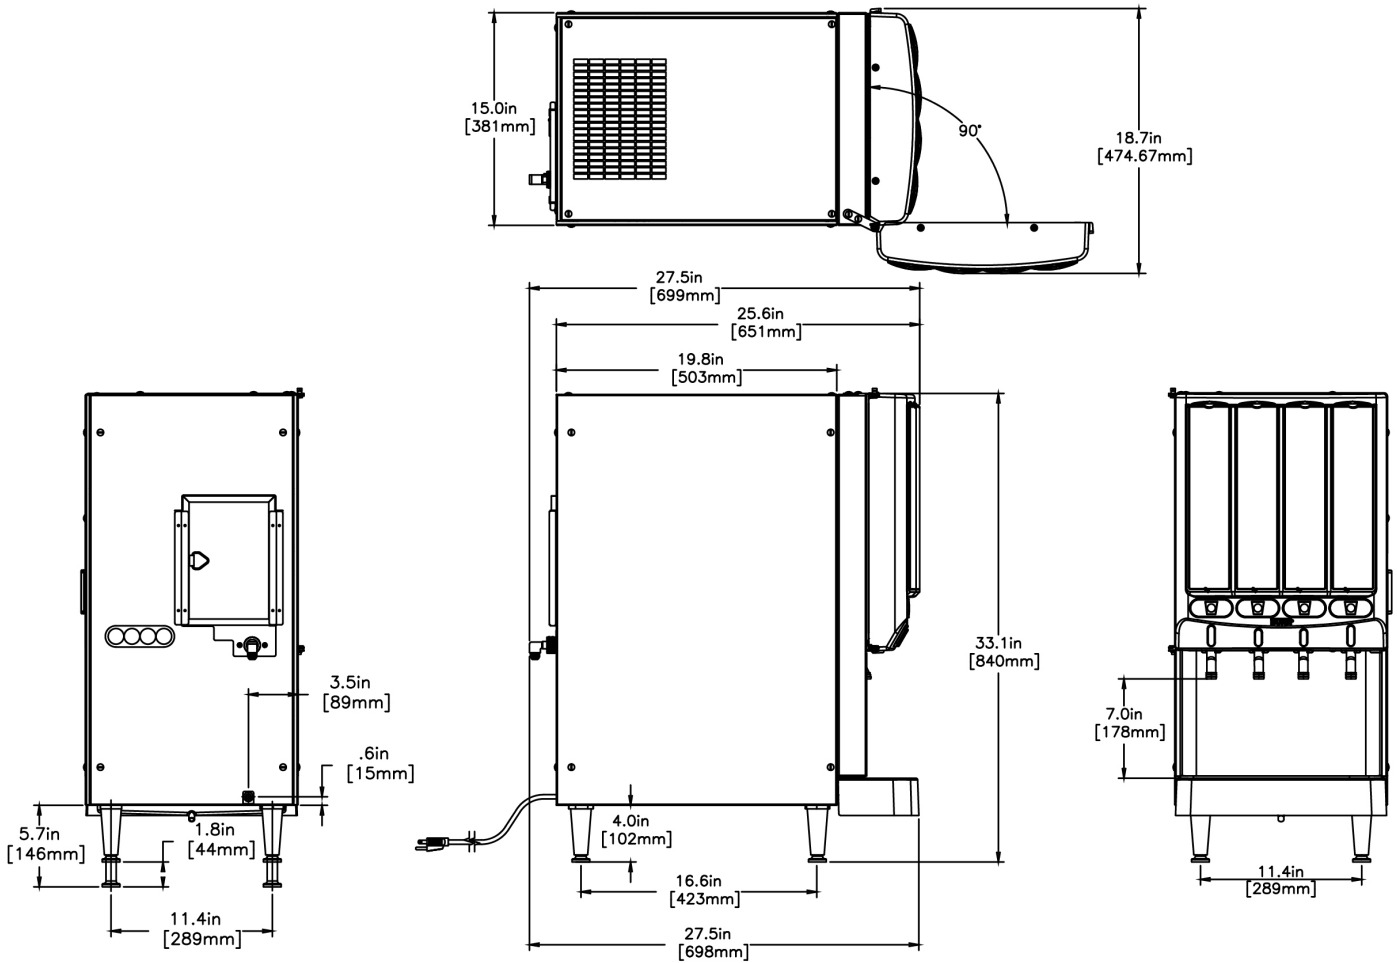

Last Updated:  
09/08/2020

Unit			Shipping					
	Height	Width	Depth	Height	Width	Depth	Weight	Volume
English	33.1 in.	15.7 in.	27.5 in.	43.7 in.	22.8 in.	30.5 in.	-	17.543 ft <sup>3</sup>
Metric	84.1 cm	39.9 cm	69.9 cm	111.0 cm	57.8 cm	77.5 cm	-	0.497 m <sup>3</sup>