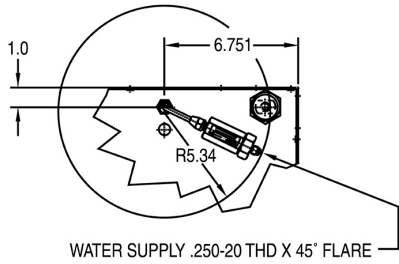

Last Updated:  
01/06/2025

Unit			Shipping					
	Height	Width	Depth	Height	Width	Depth	Weight	Volume
English	30.0 in.	7.9 in.	21.0 in.	-	-	-	64.960 lbs	-
Metric	76.2 cm	20.1 cm	53.3 cm	-	-	-	29.466 kgs	-