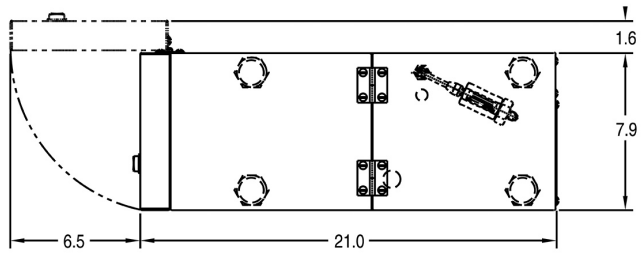

Last Updated:  
01/06/2025

Unit			Shipping					
	Height	Width	Depth	Height	Width	Depth	Weight	Volume
English	30.0 in.	7.9 in.	21.0 in.	-	-	-	64.960 lbs	-
Metric	76.2 cm	20.1 cm	53.3 cm	-	-	-	29.466 kgs	-