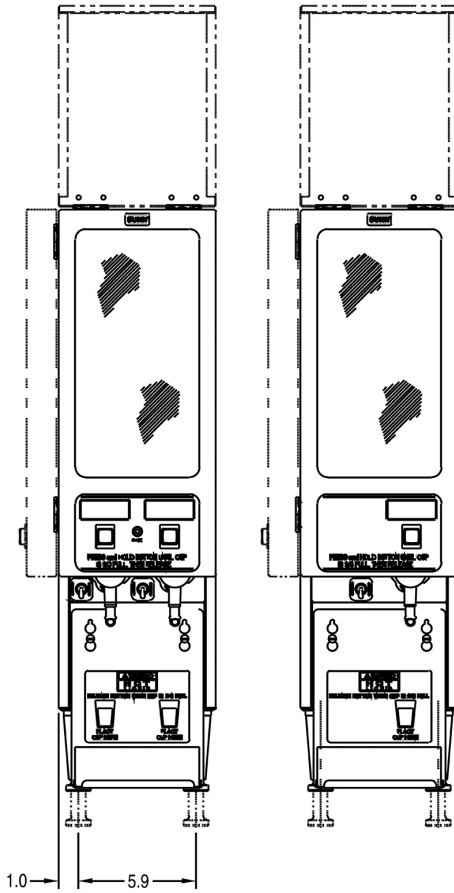

Last Updated:  
01/06/2025

Unit			Shipping					
	Height	Width	Depth	Height	Width	Depth	Weight	Volume
English	30.0 in.	7.9 in.	21.0 in.	-	-	-	64.960 lbs	-
Metric	76.2 cm	20.1 cm	53.3 cm	-	-	-	29.466 kgs	-