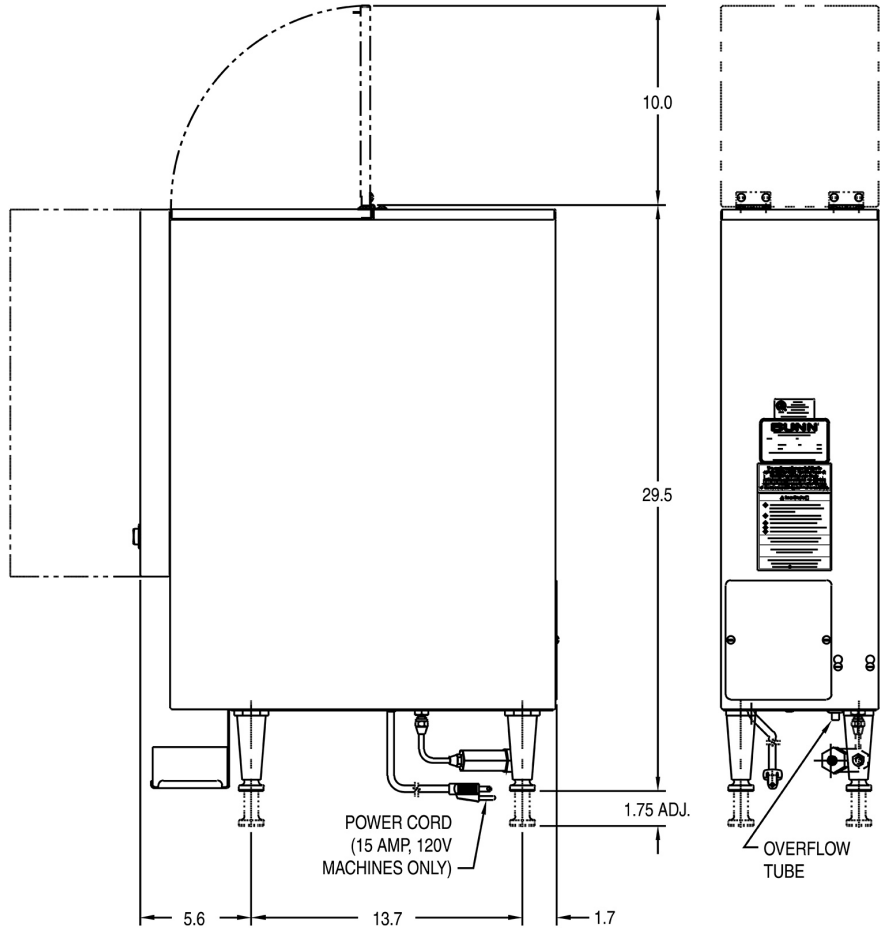

Last Updated:  
01/06/2025

Unit			Shipping					
	Height	Width	Depth	Height	Width	Depth	Weight	Volume
English	30.0 in.	7.9 in.	21.0 in.	-	-	-	64.960 lbs	-
Metric	76.2 cm	20.1 cm	53.3 cm	-	-	-	29.466 kgs	-