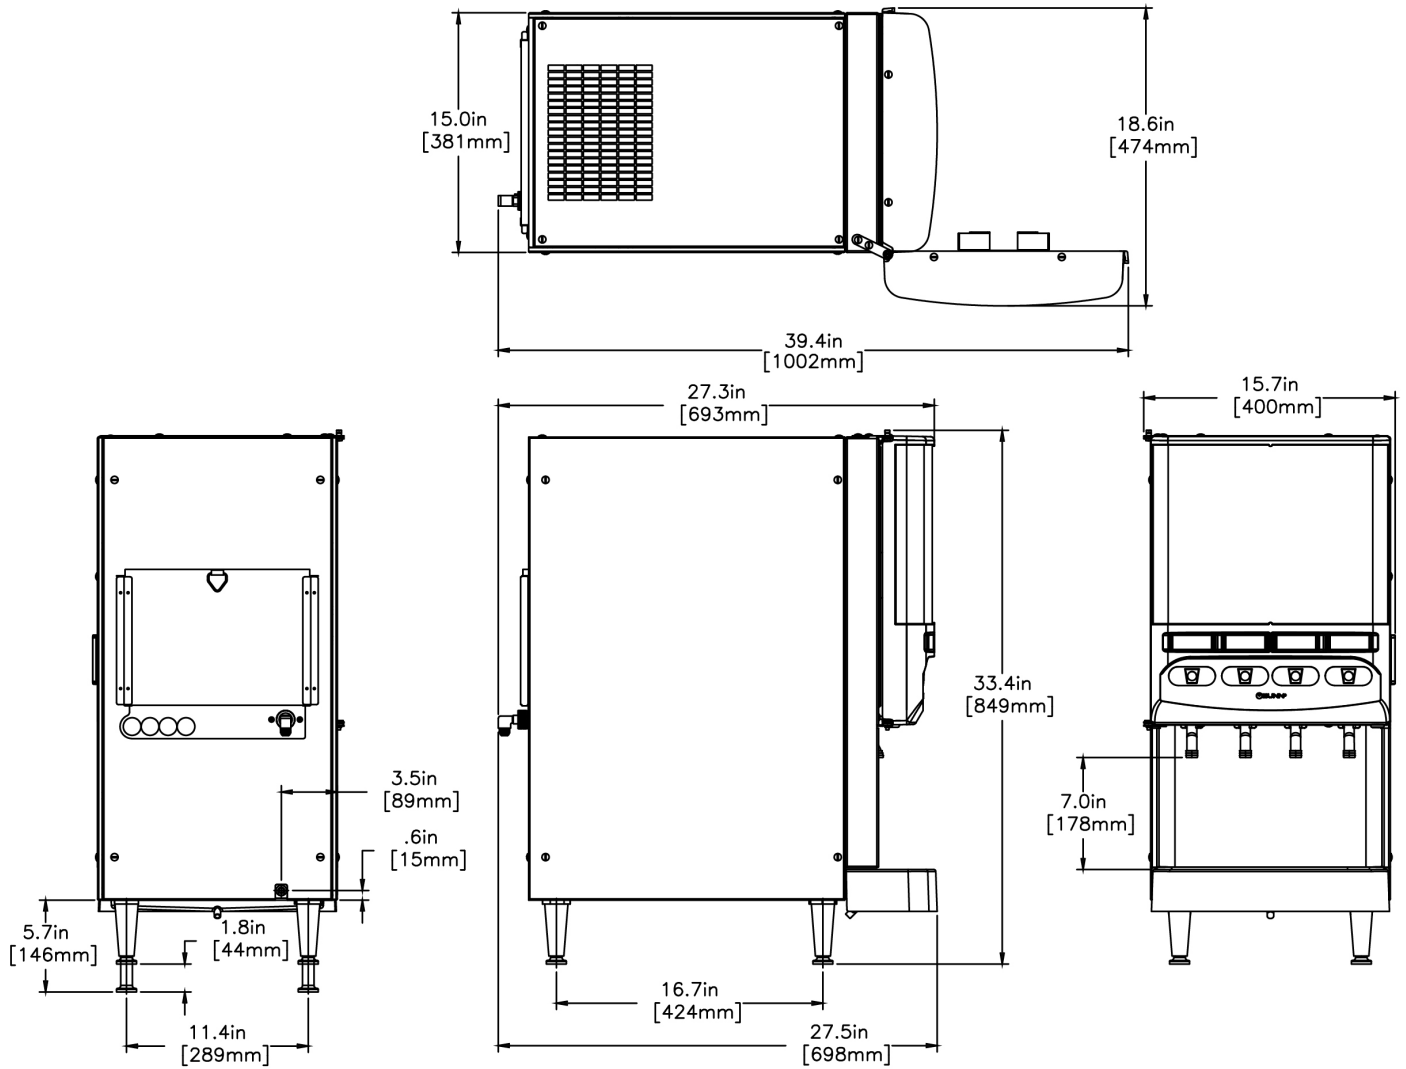

JDF®-4S

Height: 33.4" Width: 15.7" Depth: 27.5"
(84.8cm) (39.9cm) (69.9cm)

- Patented High Intensity Mixing System delivers consistent quality beverages in the cup - cup after cup, from the top of the cup to the bottom of the cup
- 17.8cm cup clearance
- Both push and hold dispense and optional single size portion control dispense available in the same dispenser
- Quick dispense with 29.6 to 44.4mL per second flow rate
- One dispenser delivers both frozen and ambient concentrate products to maximize profitability by providing greater flexibility in product offerings
- Door lock standard
- Service friendly design makes set up and maintenance simple
- Burst Capacity: At rate of three 355mL drink/min, 145 drinks before exceeding 5°C (24°C ambient and 24°C incoming water temp)

Plumbing Requirements

PSI	kPa	Fitting Supplied	Water Flow Required (GPM)
20-100	138-689	3/8" Male Flare Fitting	-

CAD Drawings

2D	Revit	KLC
●		

WARNING:

BUNN® reserves the right to change specifications and product design without notice. Such revisions do not entitle the buyer to corresponding changes, improvements, additions or replacements for previously purchased equipment. For most current specifications and other info visit bunn.com.

Last Updated:
07/08/2025

Unit			Shipping					
	Height	Width	Depth	Height	Width	Depth	Weight	Volume
English	33.4 in.	15.7 in.	27.5 in.	43.7 in.	22.8 in.	30.5 in.	-	17.543 ft ³
Metric	84.8 cm	39.9 cm	69.9 cm	111.0 cm	57.8 cm	77.5 cm	-	0.497 m ³