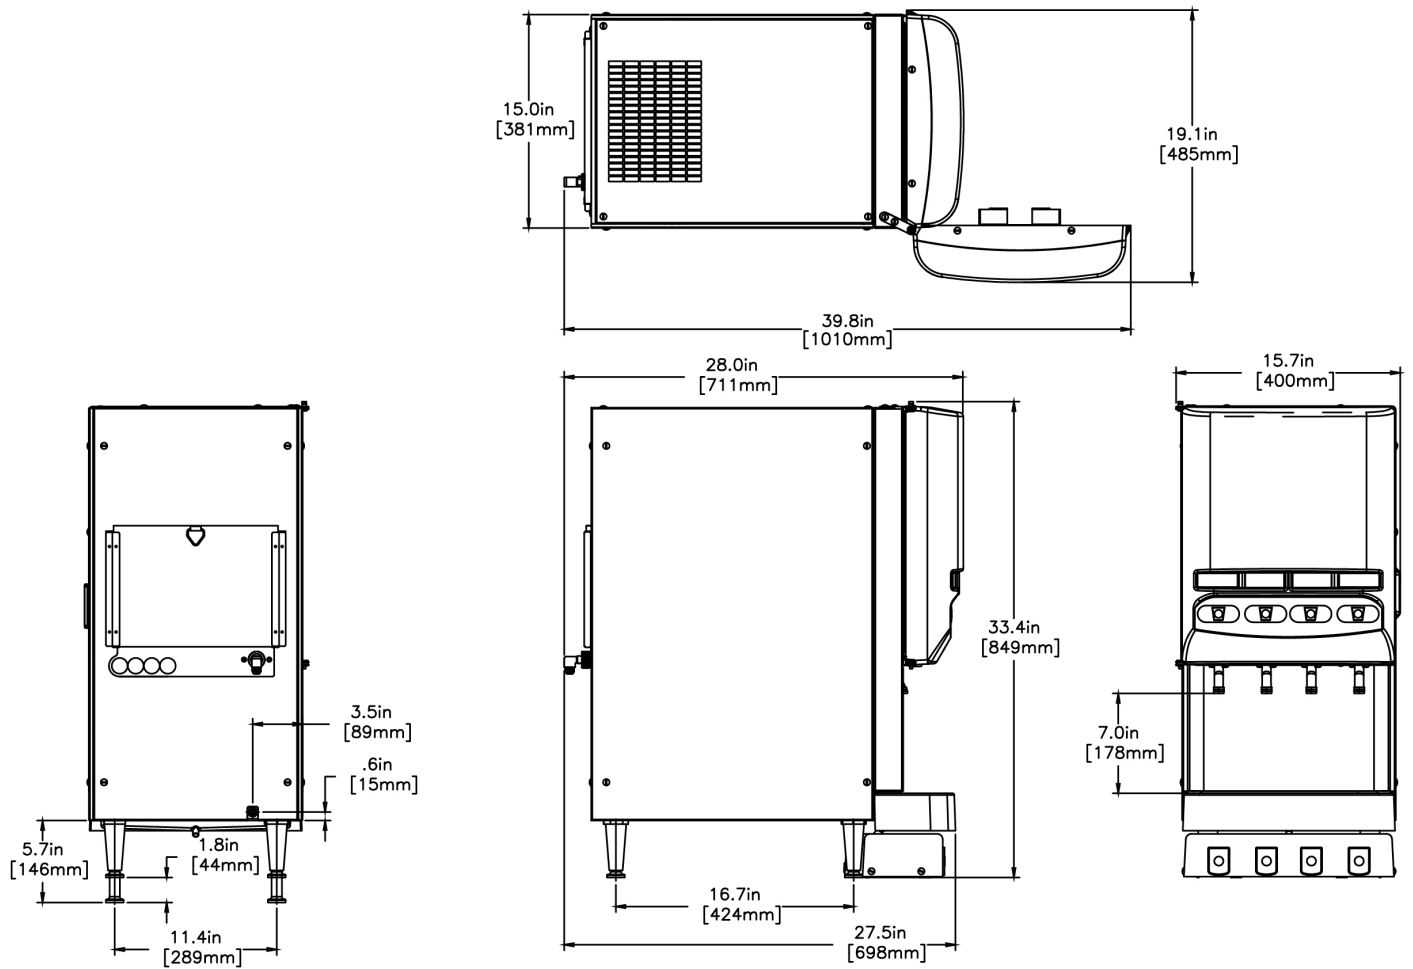

JDF®-4S Lit Door

Height: 33.4" (84.8cm) Width: 15.7" (39.9cm) Depth: 28.0" (71.1cm)

- Patented High Intensity Mixing System delivers consistent quality beverages in the cup - cup after cup, from the top of the cup to the bottom of the cup
- 7" (17.8cm) cup clearance accommodates most juice containers
- Both push and hold dispense and optional single size portion control dispense available in the same dispenser
- Quick dispense with 1.0 to 1.5oz (29.6 to 44.4ml) per second flow rate
- One dispenser delivers both frozen and ambient concentrate products to maximize profitability by providing greater flexibility in product offerings
- Door lock standard
- Service friendly design makes set up and maintenance simple
- Burst Capacity: At rate of three 12 oz drink/min, 145 drinks before exceeding 41°F (75°F ambient and 75°F incoming water temp)
- Pumps and Mixes most 2+1 to 11+1 concentrates accurately and consistently, including 4+1 and 5+1 high viscosity concentrates
- LED lighted door graphics bring high visibility to front-of-house applications
- ADA Compliant Remote Dispense Switch Model

Last Updated:
10/15/2020

Unit			Shipping					
	Height	Width	Depth	Height	Width	Depth	Weight	Volume
English	33.4 in.	15.7 in.	28.0 in.	43.7 in.	22.8 in.	30.5 in.	149.150 lbs	17.543 ft ³
Metric	84.8 cm	39.9 cm	71.1 cm	111.0 cm	57.8 cm	77.5 cm	67.654 kgs	0.497 m ³