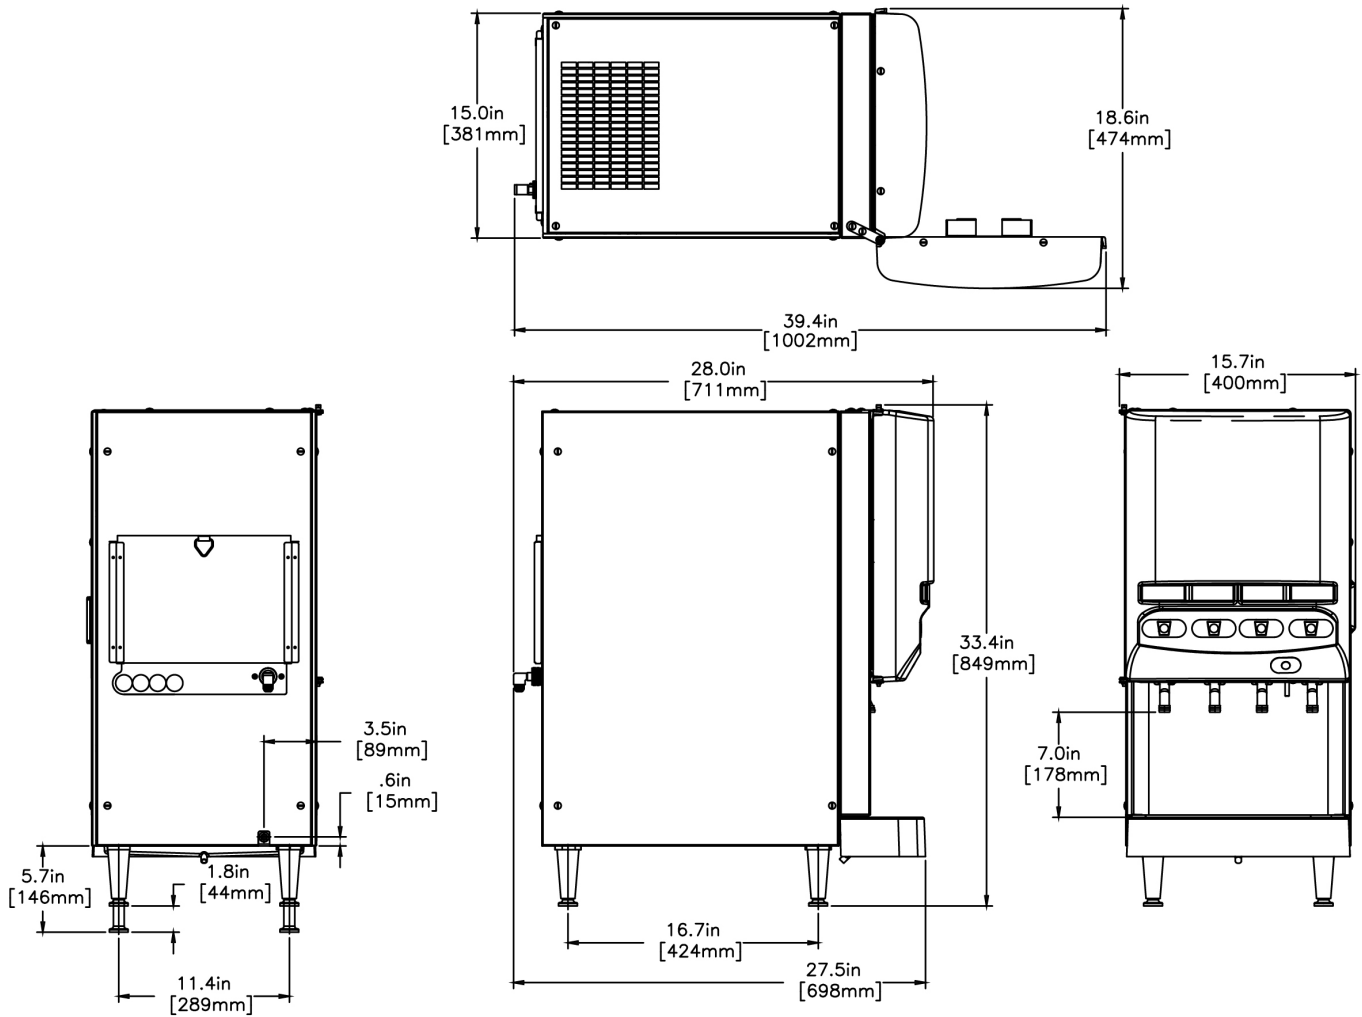

JDF-4S Lit Door

Height: 33.4" Width: 15.7" Depth: 28.0"
(84.8cm) (39.9cm) (71.1cm)

- Patented High Intensity Mixing System delivers consistent quality beverages in the cup - cup after cup, from the top of the cup to the bottom of the cup
- 7" (17.8cm) cup clearance accommodates most juice containers
- Both push and hold dispense and optional single size portion control dispense available in the same dispenser
- Quick dispense with 1.0 to 1.5oz (29.6 to 44.4ml) per second flow rate
- With Cold Water dispense feature
- One dispenser delivers both frozen and ambient concentrate products to maximize profitability by providing greater flexibility in product offerings
- Door lock standard
- Service friendly design makes set up and maintenance simple
- Burst Capacity: At rate of three 12 oz drink/min, 145 drinks before exceeding 41°F (75°F ambient and 75°F incoming water temp)
- Pumps and Mixes most 2+1 to 11+1 concentrates accurately and consistently, including 4+1 and 5+1 high viscosity concentrates
- LED lighted door graphics bring high visibility to front-of-house applications

Last Updated:
04/29/2020

	Unit			Shipping				
	Height	Width	Depth	Height	Width	Depth	Weight	Volume
English	33.4 in.	15.7 in.	28.0 in.	43.7 in.	22.8 in.	30.5 in.	145.450 lbs	17.543 ft ³
Metric	84.8 cm	39.9 cm	71.1 cm	111.0 cm	57.8 cm	77.5 cm	65.976 kgs	0.497 m ³