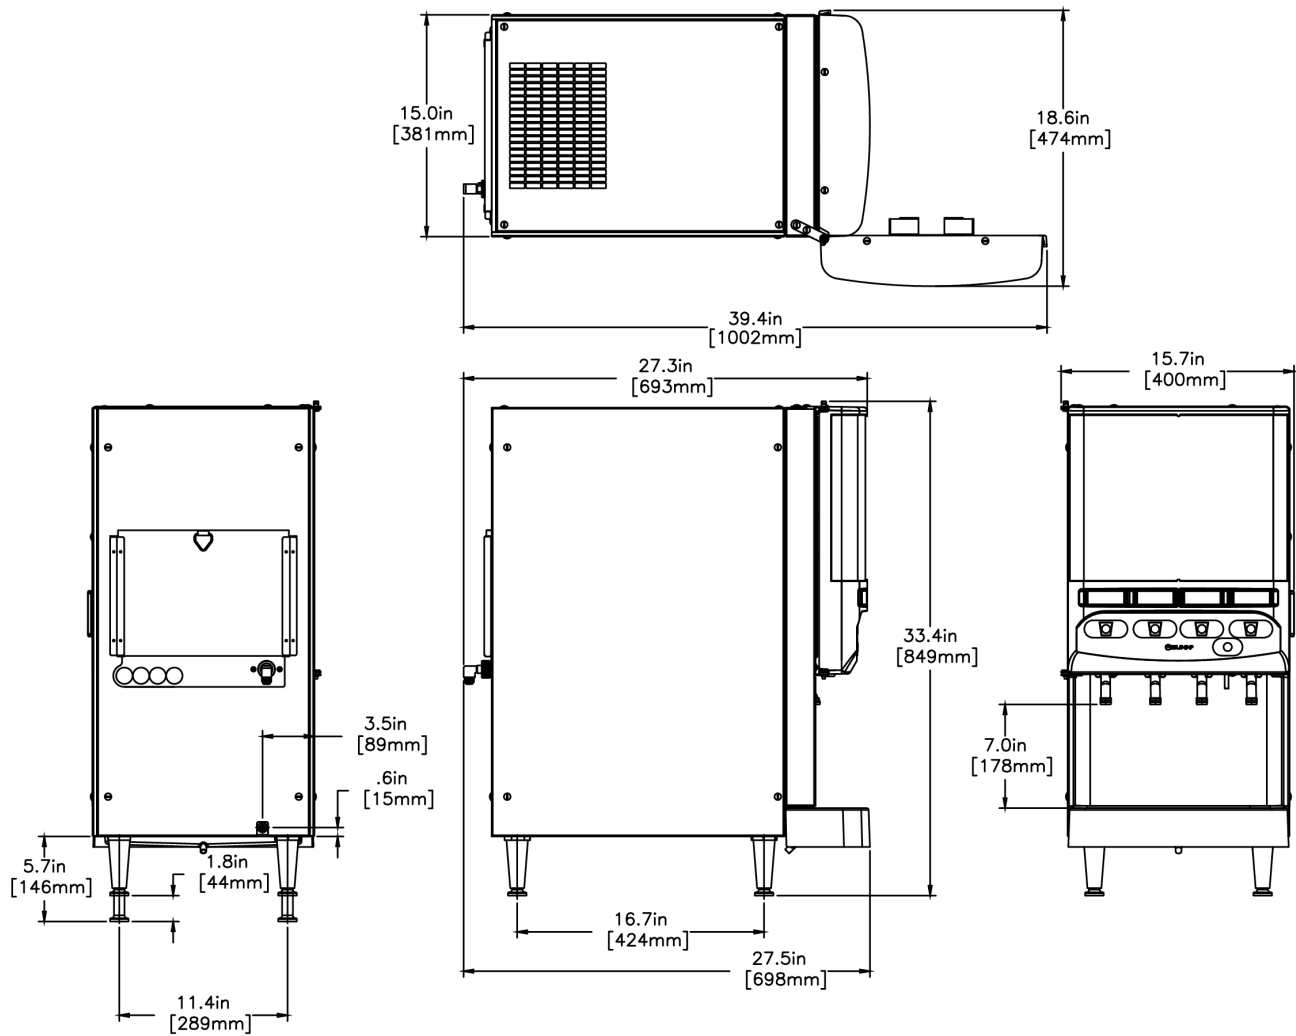

JDF®-4S

Height: 33.4" Width: 15.7" Depth: 27.5"
(84.8cm) (39.9cm) (69.9cm)

- Patented High Intensity Mixing System delivers consistent quality beverages in the cup - cup after cup, from the top of the cup to the bottom of the cup
- 7" (17.8cm) cup clearance accommodates most juice containers
- Both push and hold dispense and optional single size portion control dispense available in the same dispenser
- Quick dispense with 1.0 to 1.5oz (29.6 to 44.4ml) per second flow rate
- With Cold Water dispense feature
- One dispenser delivers both frozen and ambient concentrate products to maximize profitability by providing greater flexibility in product offerings
- Door lock standard
- Service friendly design makes set up and maintenance simple
- Burst Capacity: At rate of three 12 oz drink/min, 145 drinks before exceeding 41°F (75°F ambient and 75°F incoming water temp)
- Pumps and Mixes most 2+1 to 11+1 concentrates accurately and consistently, including 4+1 and 5+1 high viscosity concentrates

Last Updated:
06/22/2021

	Unit			Shipping				
	Height	Width	Depth	Height	Width	Depth	Weight	Volume
English	33.4 in.	15.7 in.	27.5 in.	43.7 in.	22.8 in.	30.5 in.	142.750 lbs	17.543 ft ³
Metric	84.8 cm	39.9 cm	69.9 cm	111.0 cm	57.8 cm	77.5 cm	64.751 kgs	0.497 m ³