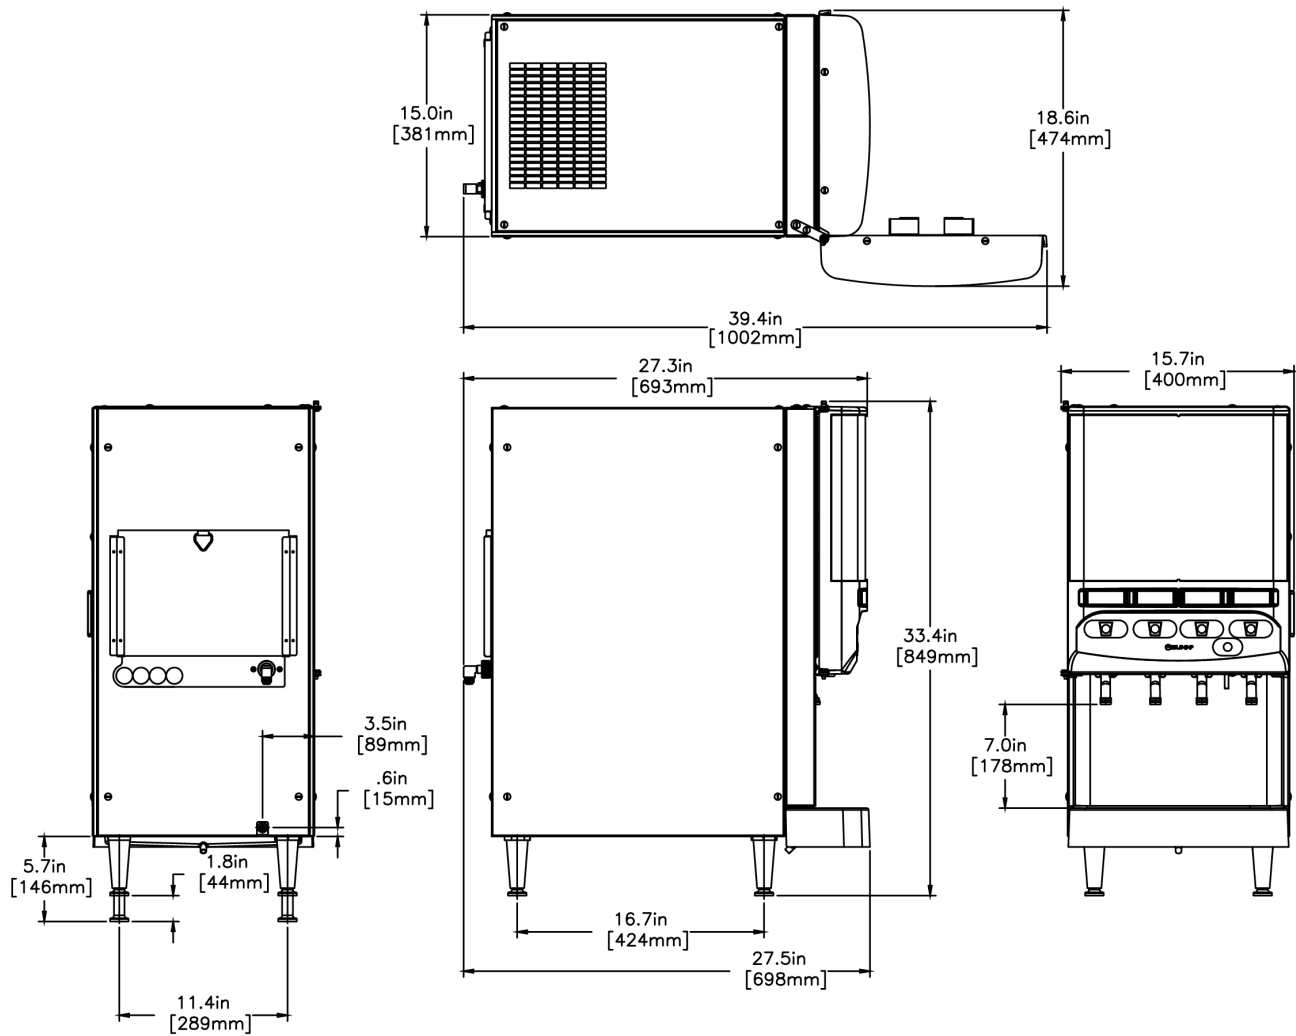

Last Updated:  
05/03/2021

	Unit			Shipping				
	Height	Width	Depth	Height	Width	Depth	Weight	Volume
English	33.4 in.	15.7 in.	27.5 in.	43.7 in.	22.8 in.	30.5 in.	142.750 lbs	17.543 ft <sup>3</sup>
Metric	84.8 cm	39.9 cm	69.9 cm	111.0 cm	57.8 cm	77.5 cm	64.751 kgs	0.497 m <sup>3</sup>