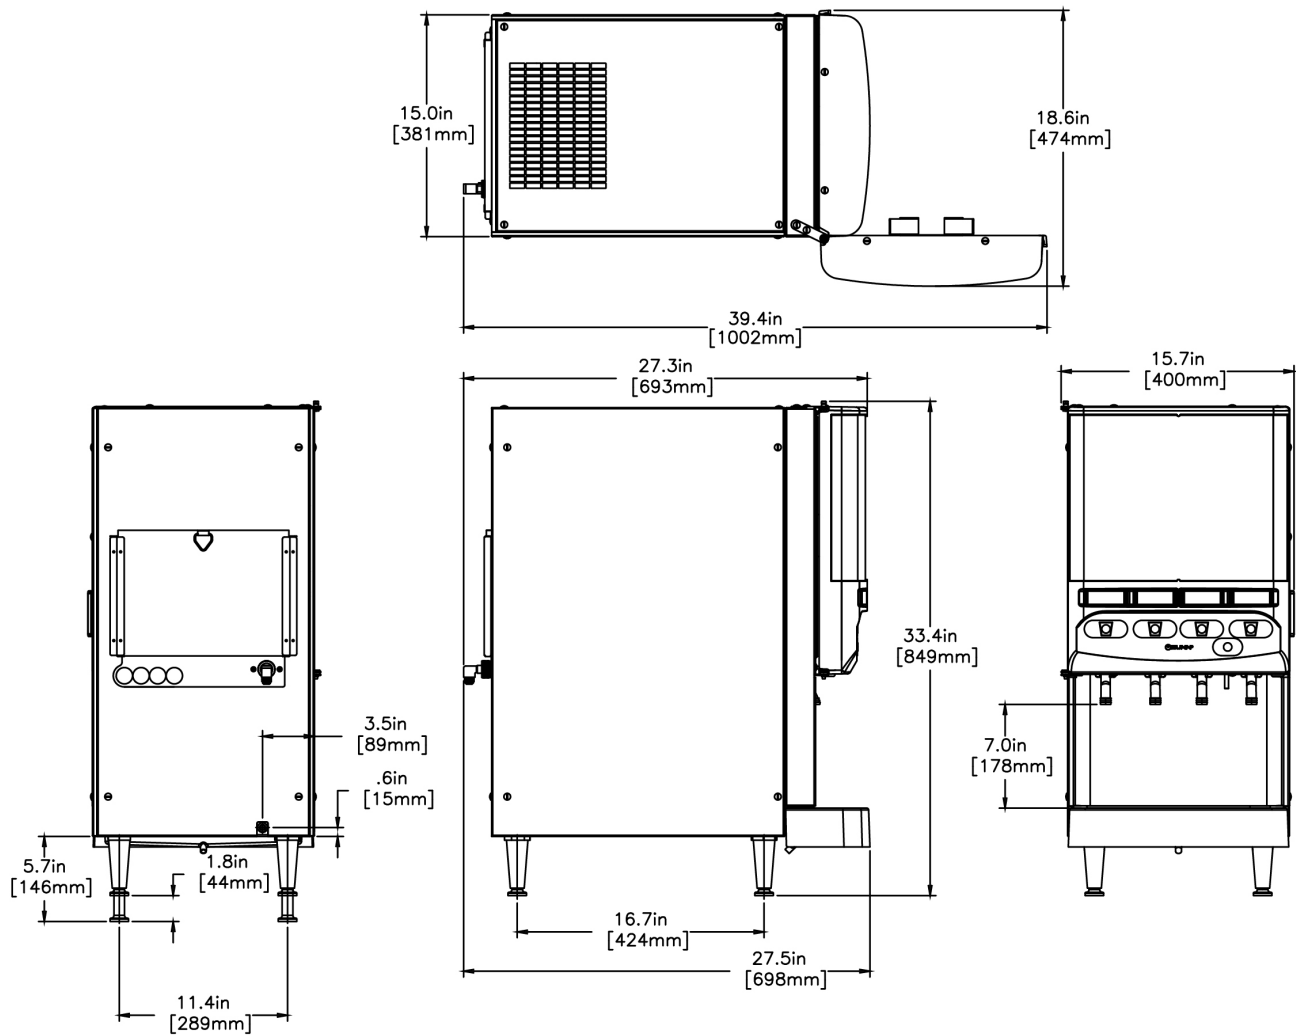

JDF®-4S

Height: 33.4" Width: 15.7" Depth: 27.5"
(84.8cm) (39.9cm) (69.9cm)

- Patented High Intensity Mixing System delivers consistent quality beverages in the cup - cup after cup, from the top of the cup to the bottom of the cup
- 7" (17.8cm) cup clearance accommodates most juice containers
- Both push and hold dispense and optional single size portion control dispense available in the same dispenser
- Quick dispense with 1.0 to 1.5oz (29.6 to 44.4ml) per second flow rate
- With Cold Water dispense feature
- One dispenser delivers both frozen and ambient concentrate products to maximize profitability by providing greater flexibility in product offerings
- Door lock standard
- Service friendly design makes set up and maintenance simple
- Burst Capacity: At rate of three 12 oz drink/min, 145 drinks before exceeding 41°F (75°F ambient and 75°F incoming water temp)
- Pumps and Mixes most 2+1 to 11+1 concentrates accurately and consistently, including 4+1 and 5+1 high viscosity concentrates

Last Updated:
10/15/2020

	Unit			Shipping				
	Height	Width	Depth	Height	Width	Depth	Weight	Volume
English	33.4 in.	15.7 in.	27.5 in.	43.7 in.	22.8 in.	30.5 in.	142.750 lbs	17.543 ft ³
Metric	84.8 cm	39.9 cm	69.9 cm	111.0 cm	57.8 cm	77.5 cm	64.751 kgs	0.497 m ³