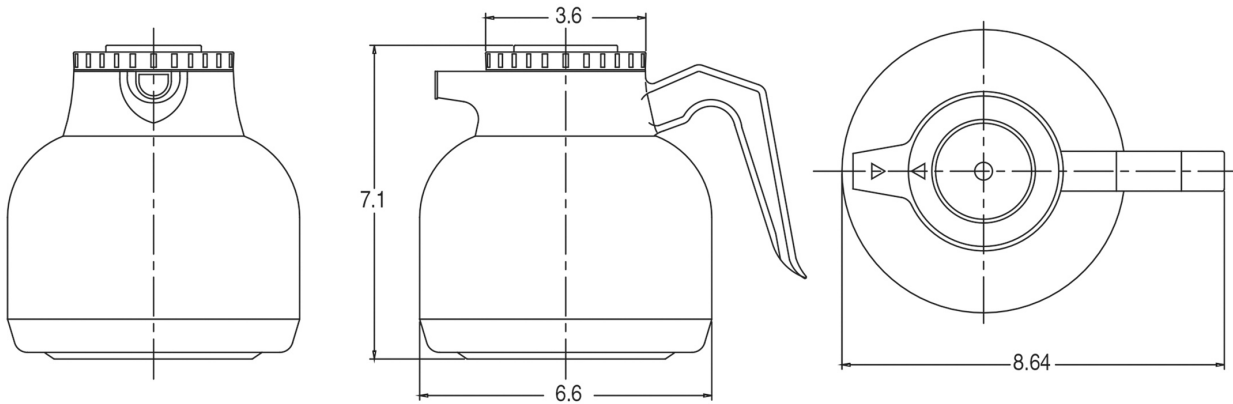

1.9L Thermal Carafe

Height: 8.0" Width: 6.4" Depth: 8.2"
(20.3cm) (16.3cm) (20.8cm)

•

Feature points are currently unavailable.

Agency:

Specifications

Product #: 18022.6002

Finish: Stainless/Black

Liner: Stainless Steel

Lid Color: Black

Additional Features

Holding Capacity

English	Metric
-	-

 **WARNING:**

BUNN® reserves the right to change specifications and product design without notice. Such revisions do not entitle the buyer to corresponding changes, improvements, additions or replacements for previously purchased equipment. For most current specifications and other info visit bunn.com.

Last Updated:
07/08/2025

1.9 litre Deluxe Thermal Carafe

1.9 litre Economy Thermal Carafe

	Unit			Shipping				
	Height	Width	Depth	Height	Width	Depth	Weight	Volume
English	8.0 in.	6.4 in.	8.2 in.	-	-	-	-	-
Metric	20.3 cm	16.3 cm	20.8 cm	-	-	-	-	-