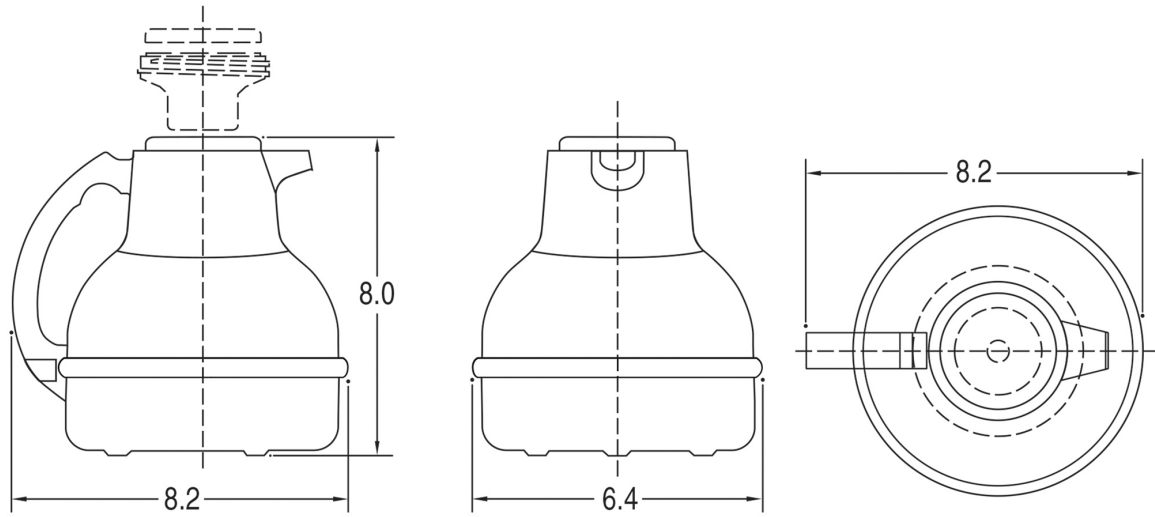

1.9L Thermal Carafe

Height: 8.0" Width: 6.4" Depth: 8.2"
(20.3cm) (16.3cm) (20.8cm)

•

Feature points are currently unavailable.

Agency:

Specifications

Product #: 18022.6002

Finish: Stainless/Black

Liner: Stainless Steel

Lid Color: Black

Additional Features

Holding Capacity

English	Metric
-	-

 **WARNING:**

BUNN® reserves the right to change specifications and product design without notice. Such revisions do not entitle the buyer to corresponding changes, improvements, additions or replacements for previously purchased equipment. For most current specifications and other info visit bunn.com.

Last Updated:
07/08/2025

1.9 litre Deluxe Thermal Carafe

1.9 litre Economy Thermal Carafe

	Unit			Shipping				
	Height	Width	Depth	Height	Width	Depth	Weight	Volume
English	8.0 in.	6.4 in.	8.2 in.	-	-	-	-	-
Metric	20.3 cm	16.3 cm	20.8 cm	-	-	-	-	-