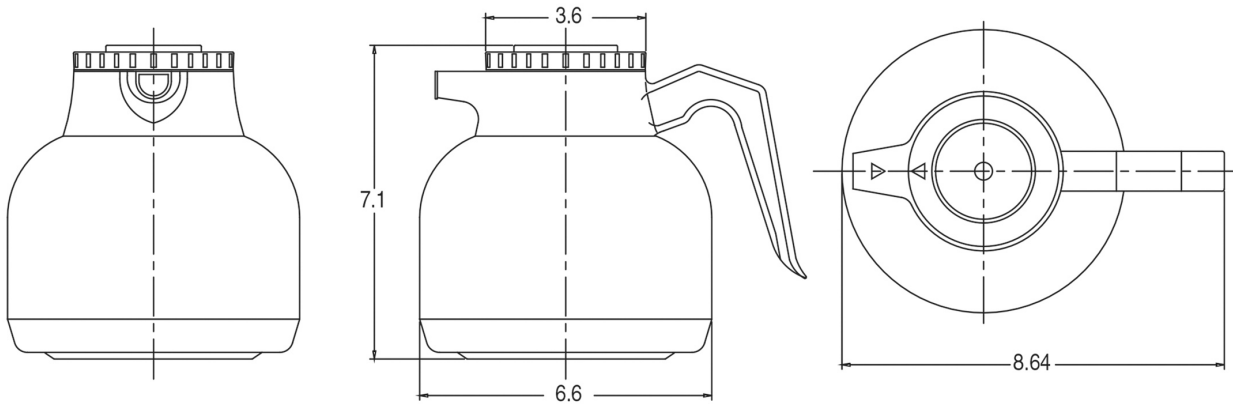

1.9L Thermal Carafe

Height: 8.0" Width: 6.4" Depth: 8.2"
(20.3cm) (16.3cm) (20.8cm)

•

Feature points are currently unavailable.

Agency:

Specifications

Product #: 18022.6002

Finish: Stainless/Black

Liner: Stainless Steel

Lid Color: Black

Additional Features

Holding Capacity

English	Metric
-	-

BUNN® reserves the right to change specifications and product design without notice. Such revisions do not entitle the buyer to corresponding changes, improvements, additions or replacements for previously purchased equipment. For most current specifications and other info visit bunn.com.

Last Updated:
03/22/2021

1.9 litre Deluxe Thermal Carafe

1.9 litre Economy Thermal Carafe

	Unit			Shipping				
	Height	Width	Depth	Height	Width	Depth	Weight	Volume
English	8.0 in.	6.4 in.	8.2 in.	-	-	-	-	-
Metric	20.3 cm	16.3 cm	20.8 cm	-	-	-	-	-