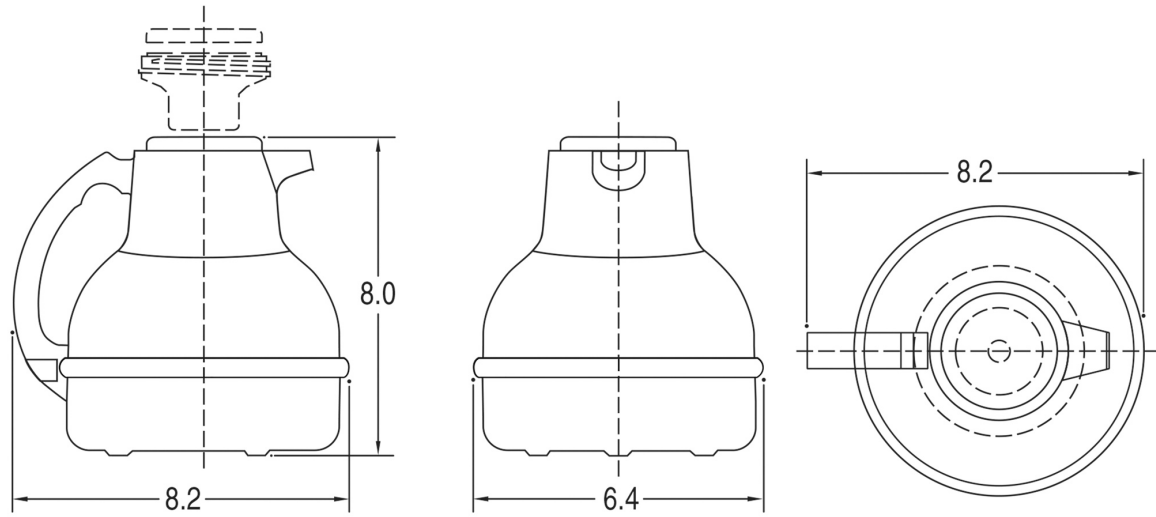

1.9L Thermal Carafe

Height: 8.0" Width: 6.4" Depth: 8.2"
(20.3cm) (16.3cm) (20.8cm)

•

Feature points are currently unavailable.

Agency:

Specifications

Product #: 18022.6002

Finish: Stainless/Black

Liner: Stainless Steel

Lid Color: Black

Additional Features

Holding Capacity

English	Metric
-	-

BUNN® reserves the right to change specifications and product design without notice. Such revisions do not entitle the buyer to corresponding changes, improvements, additions or replacements for previously purchased equipment. For most current specifications and other info visit bunn.com.

Last Updated:
03/22/2021

1.9 litre Deluxe Thermal Carafe

1.9 litre Economy Thermal Carafe

	Unit			Shipping				
	Height	Width	Depth	Height	Width	Depth	Weight	Volume
English	8.0 in.	6.4 in.	8.2 in.	-	-	-	-	-
Metric	20.3 cm	16.3 cm	20.8 cm	-	-	-	-	-