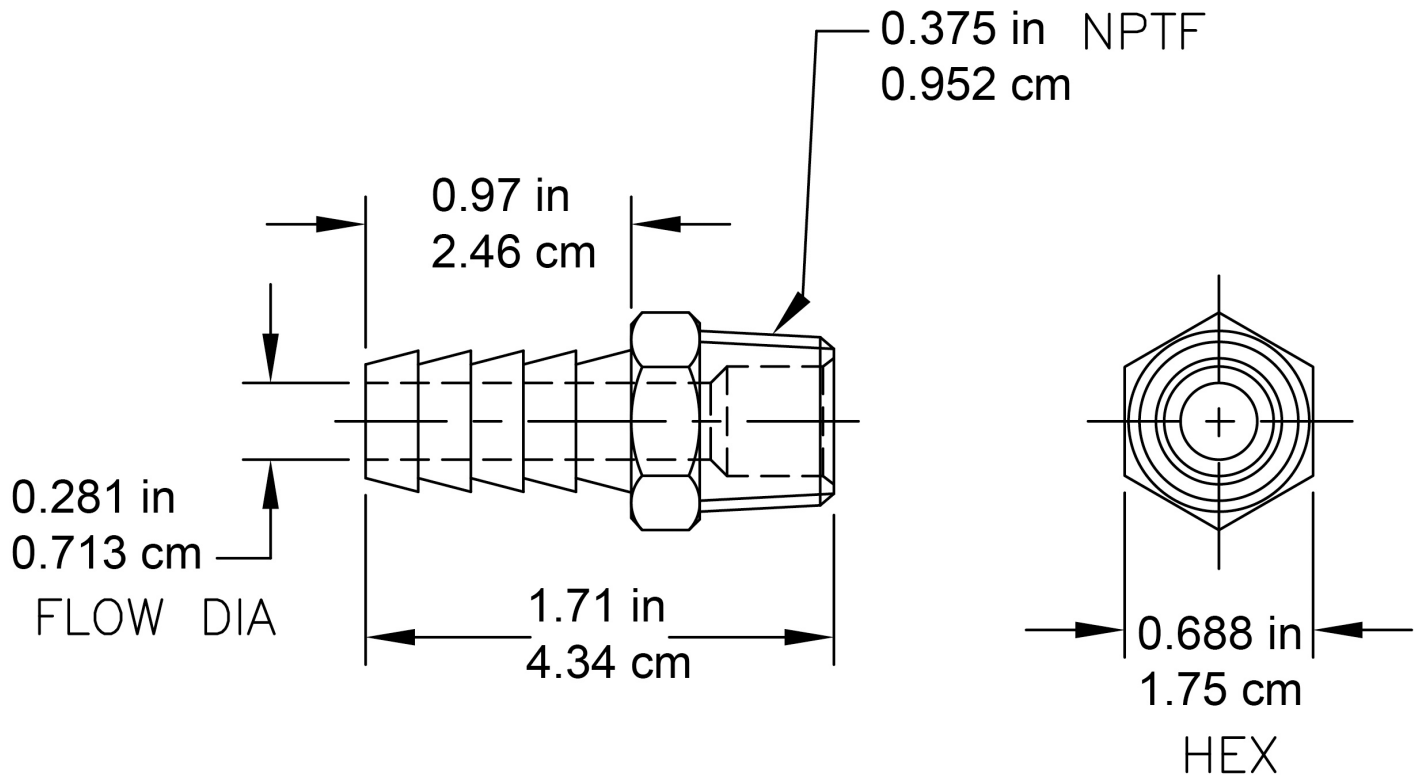

Water Filtration Part

Feature points are currently unavailable.

0.0" x 0.0" x 0.0"
(0.0cm x 0.0cm x 0.0cm)

Agency:

Specifications

Additional Features

Product #: 24376.0000

Capacity

Service Flow Rate	Capacity	Micron Rating
-		-

Plumbing Requirements

Max Operating Pressure	Max Operating Temperature	Inlet Connection	Outlet Connection
-	-	-	-

BUNN® reserves the right to change specifications and product design without notice. Such revisions do not entitle the buyer to corresponding changes, improvements, additions or replacements for previously purchased equipment. For most current specifications and other info visit bunn.com.

Created on:
09/14/2017

	Unit			Shipping				
	Width	Height	Depth	Width	Height	Depth	Weight	Volume
English	-	-	-	-	-	-	0.050 lbs	-
Metric	-	-	-	-	-	-	0.023 kgs	-

BUNN® reserves the right to change specifications and product design without notice. Such revisions do not entitle the buyer to corresponding changes, improvements, additions or replacements for previously purchased equipment. For most current specifications and other info visit bunn.com.