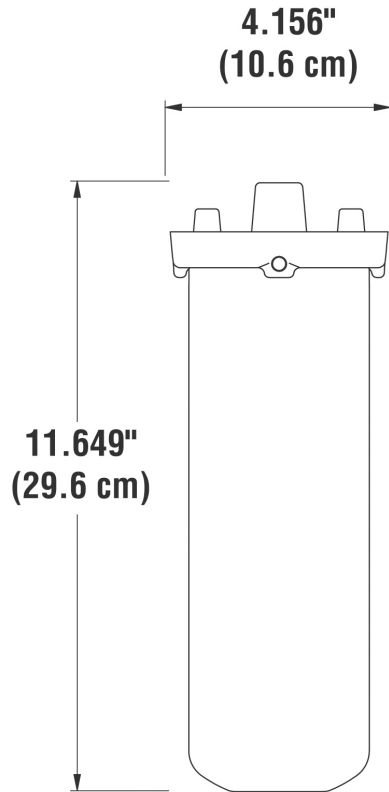

Plumbing Requirements

Inlet Connection	Outlet Connection	Min Operating Pressure	Max Operating Pressure	Min Operating Temperature	Max Operating Temperature
3/8 IN NPT	3/8 IN NPT	40 psi (276 kPa)	300 psi (2068 kPa)	40°F(4°C)	200°F(93°C)

Last Updated:
02/22/2023

EDSS-11-T200F

	Dimensions of Filter System <i>(filter head with filter cartridge)</i>			Installed Dimensions <i>(Installation with wall mounting)</i>			Cartridge Dimensions <i>(filter cartridge only)</i>		
	Height	Width	Depth	Height	Width	Depth	Height	Width	Depth
English	-	-	-	-	-	-	-	-	-
Metric	-	-	-	-	-	-	-	-	-