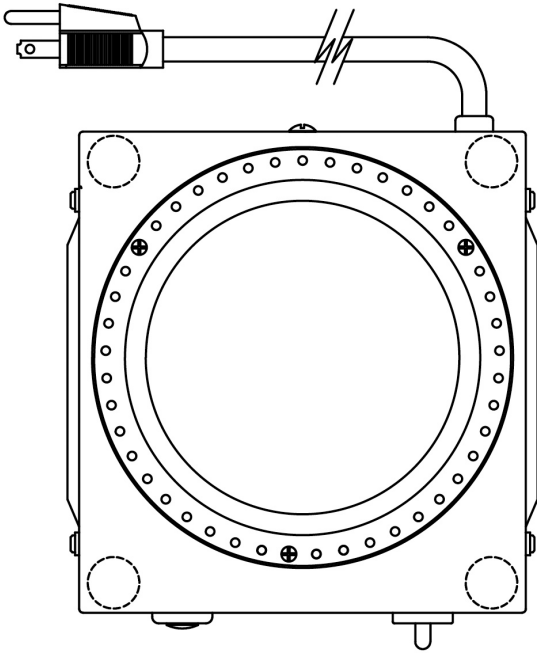

WX1 Warmer

Height: 2.5" Width: 7.0" Depth: 7.0"
(6.4cm) (17.8cm) (17.8cm)

•

Feature points are currently unavailable.

Agency:

Specifications

Product #: 06450.6000

Finish: Stainless

Last Updated:
07/08/2025

	Unit			Shipping				
	Height	Width	Depth	Height	Width	Depth	Weight	Volume
English	2.5 in.	7.0 in.	7.0 in.	-	-	-	-	-
Metric	6.4 cm	17.8 cm	17.8 cm	-	-	-	-	-

BUNN® reserves the right to change specifications and product design without notice. Such revisions do not entitle the buyer to corresponding changes, improvements, additions or replacements for previously purchased equipment. For most current specifications and other info visit bunn.com.