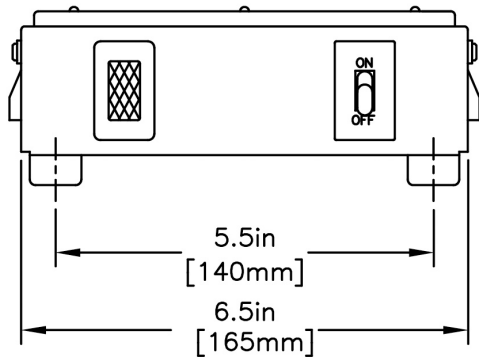

WX1 Warmer

Height: 2.5" Width: 7.0" Depth: 7.0"
(6.4cm) (17.8cm) (17.8cm)

•

Feature points are currently unavailable.

Agency:

Specifications

Product #: 06450.6000

Finish: Stainless

Additional Features

Holding Capacity

English	Metric
-	-

 WARNING:

BUNN® reserves the right to change specifications and product design without notice. Such revisions do not entitle the buyer to corresponding changes, improvements, additions or replacements for previously purchased equipment. For most current specifications and other info visit bunn.com.

Last Updated:
07/08/2025

	Unit			Shipping				
	Height	Width	Depth	Height	Width	Depth	Weight	Volume
English	2.5 in.	7.0 in.	7.0 in.	-	-	-	-	-
Metric	6.4 cm	17.8 cm	17.8 cm	-	-	-	-	-

BUNN® reserves the right to change specifications and product design without notice. Such revisions do not entitle the buyer to corresponding changes, improvements, additions or replacements for previously purchased equipment. For most current specifications and other info visit bunn.com.