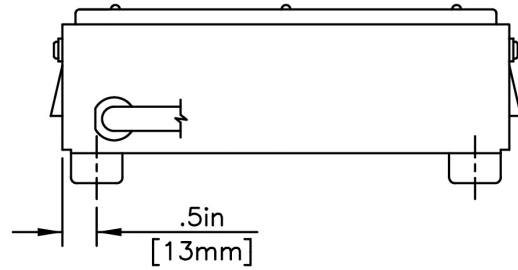

WX1 Warmer

Height: 2.5" Width: 7.0" Depth: 7.0"
(6.4cm) (17.8cm) (17.8cm)

•

Feature points are currently unavailable.

Agency:

Specifications

Product #: 06450.6000

Finish: Stainless

Additional Features

Holding Capacity

English	Metric
-	-

 WARNING:

BUNN® reserves the right to change specifications and product design without notice. Such revisions do not entitle the buyer to corresponding changes, improvements, additions or replacements for previously purchased equipment. For most current specifications and other info visit bunn.com.

Last Updated:
07/08/2025

	Unit			Shipping				
	Height	Width	Depth	Height	Width	Depth	Weight	Volume
English	2.5 in.	7.0 in.	7.0 in.	-	-	-	-	-
Metric	6.4 cm	17.8 cm	17.8 cm	-	-	-	-	-

BUNN® reserves the right to change specifications and product design without notice. Such revisions do not entitle the buyer to corresponding changes, improvements, additions or replacements for previously purchased equipment. For most current specifications and other info visit bunn.com.