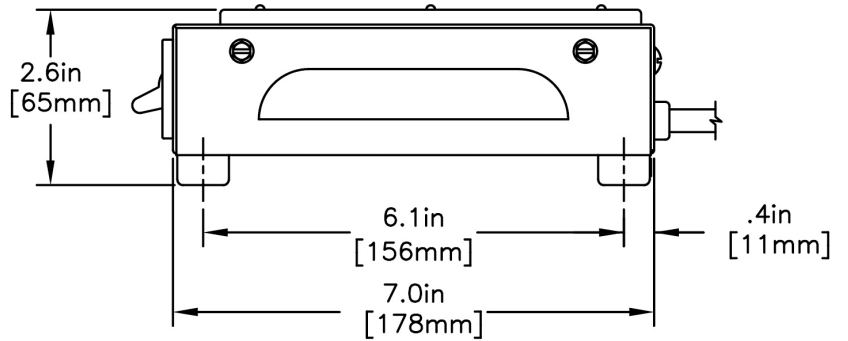

WX1 Warmer

Height: 2.5" Width: 7.0" Depth: 7.0"
(6.4cm) (17.8cm) (17.8cm)

•

Feature points are currently unavailable.

Agency:

Specifications

Product #: 06450.6000

Finish: Stainless

Last Updated:
07/08/2025

	Unit			Shipping				
	Height	Width	Depth	Height	Width	Depth	Weight	Volume
English	2.5 in.	7.0 in.	7.0 in.	-	-	-	-	-
Metric	6.4 cm	17.8 cm	17.8 cm	-	-	-	-	-

BUNN® reserves the right to change specifications and product design without notice. Such revisions do not entitle the buyer to corresponding changes, improvements, additions or replacements for previously purchased equipment. For most current specifications and other info visit bunn.com.