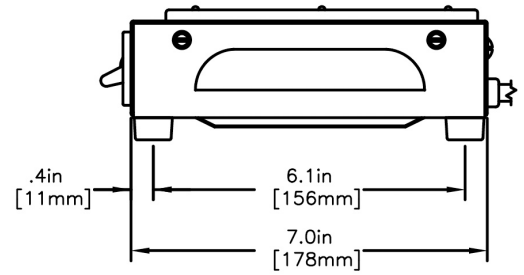

WX2A Warmer

Height: 2.6" Width: 14.0" Depth: 7.0"
(6.6cm) (35.6cm) (17.8cm)

•

Feature points are currently unavailable.

Agency:

Specifications

Product #: 06310.0006

Finish: Stainless

Additional Features

Holding Capacity

English	Metric
-	-

BUNN® reserves the right to change specifications and product design without notice. Such revisions do not entitle the buyer to corresponding changes, improvements, additions or replacements for previously purchased equipment. For most current specifications and other info visit bunn.com.

Last Updated:
11/13/2020

	Unit			Shipping				
	Height	Width	Depth	Height	Width	Depth	Weight	Volume
English	2.6 in.	14.0 in.	7.0 in.	10.0 in.	4.0 in.	15.6 in.	4.000 lbs	0.360 ft ³
Metric	6.6 cm	35.6 cm	17.8 cm	25.4 cm	10.2 cm	39.5 cm	1.814 kgs	0.010 m ³