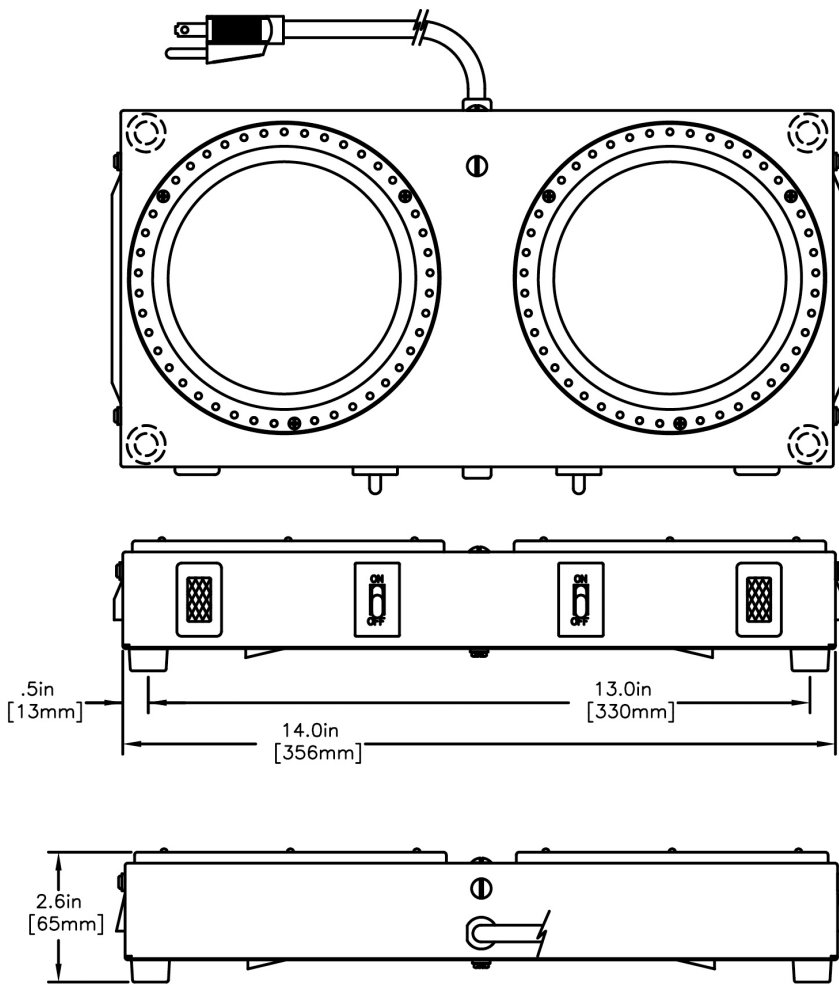

WX2A Warmer

Height: 2.6" Width: 14.0" Depth: 7.0"
(6.6cm) (35.6cm) (17.8cm)

•

Feature points are currently unavailable.

Agency:

Specifications

Product #: 06310.0006

Finish: Stainless

Last Updated:
11/13/2020

	Unit			Shipping				
	Height	Width	Depth	Height	Width	Depth	Weight	Volume
English	2.6 in.	14.0 in.	7.0 in.	10.0 in.	4.0 in.	15.6 in.	4.000 lbs	0.360 ft ³
Metric	6.6 cm	35.6 cm	17.8 cm	25.4 cm	10.2 cm	39.5 cm	1.814 kgs	0.010 m ³