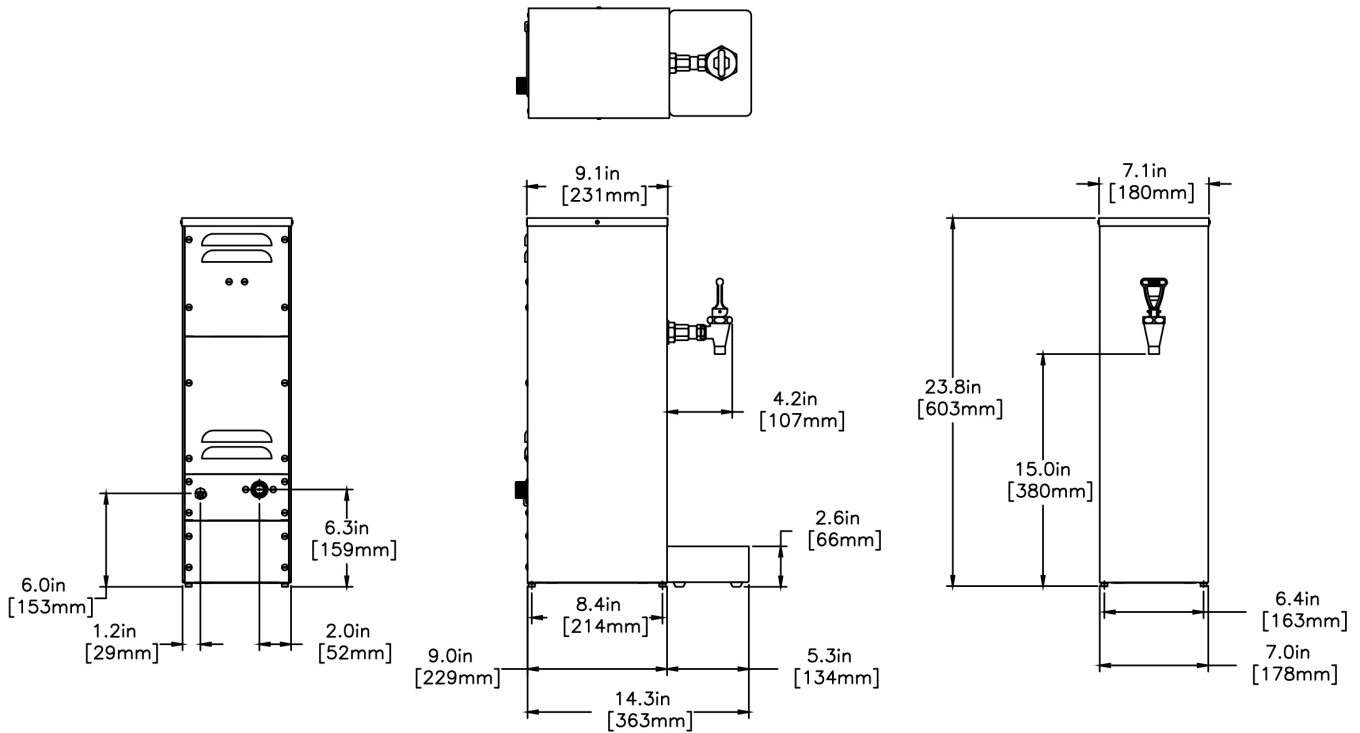

HW2 SST

Height: 24.0" Width: 7.1" Depth: 14.3"
(61.0cm) (18.0cm) (36.3cm)

- 2gal (7.57L) of hot water in a space-saving machine just 7.1" (18.03cm) wide to fit any counter
- Includes drip tray
- High quality, easy-to-clean stainless steel exterior and tank for a long, dependable life
- Fresh, hot water is always available since the HW2 is plumbed to your water line

Agency:

Specifications

Product #: 02500.6000

Temp. Setting: 200°F (93.333°C)

Water Access: Plumbed

Finish: Stainless

Faucet: Upper

Additional Features

Plumbing Requirements

PSI	kPa	Fitting Supplied	Water Flow Required (GPM)
20-90	138-621	1/4" Male Flare Fitting	-

CAD Drawings

2D	Revit	KLC
●		

BUNN® reserves the right to change specifications and product design without notice. Such revisions do not entitle the buyer to corresponding changes, improvements, additions or replacements for previously purchased equipment. For most current specifications and other info visit bunn.com.

Last Updated:
03/22/2021

Unit			Shipping					
	Height	Width	Depth	Height	Width	Depth	Weight	Volume
English	24.0 in.	7.1 in.	14.3 in.	-	-	-	-	-
Metric	61.0 cm	18.0 cm	36.3 cm	-	-	-	-	-

BUNN® reserves the right to change specifications and product design without notice. Such revisions do not entitle the buyer to corresponding changes, improvements, additions or replacements for previously purchased equipment. For most current specifications and other info visit bunn.com.