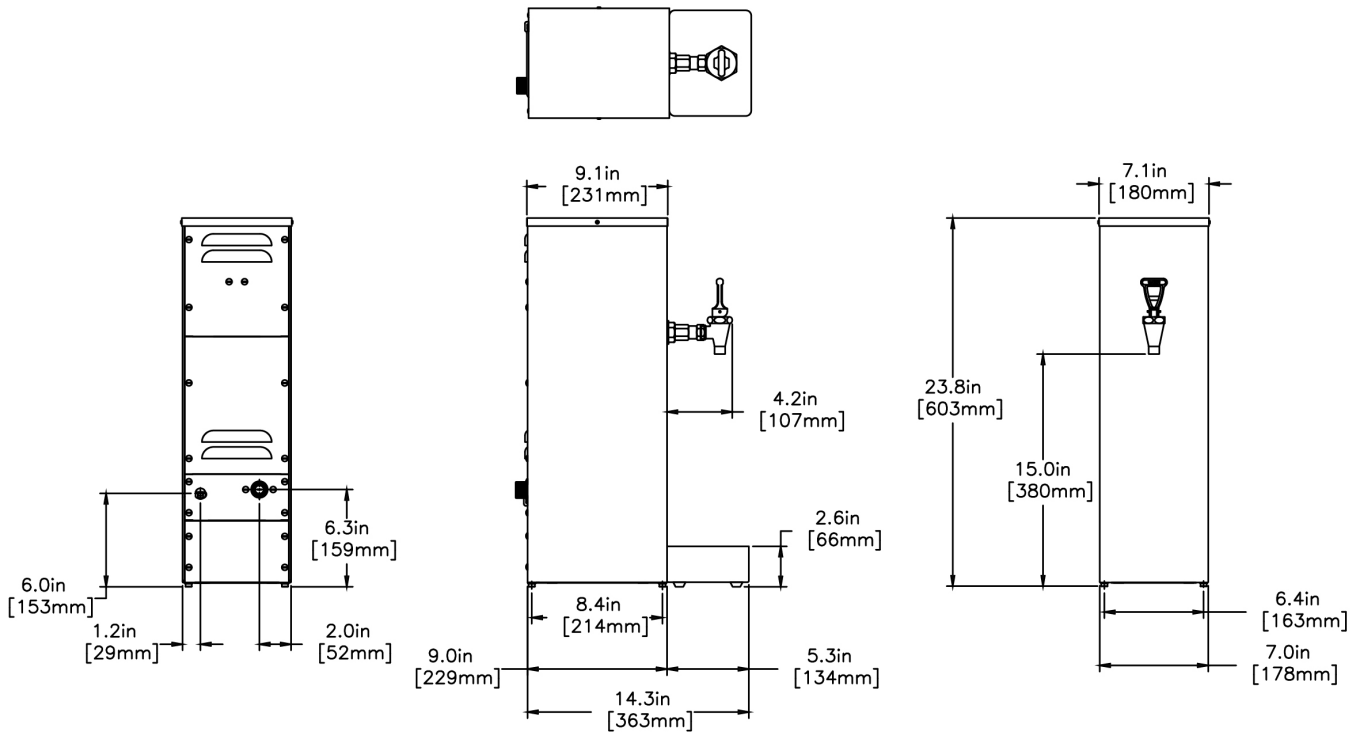

HW2 SST

Height: 24.0" Width: 7.1" Depth: 14.3"
(61.0cm) (18.0cm) (36.3cm)

- 2gal (7.57L) of hot water in a space-saving machine just 7.1" (18.03cm) wide to fit any counter
- Includes drip tray
- High quality, easy-to-clean stainless steel exterior and tank for a long, dependable life
- Fresh, hot water is always available since the HW2 is plumbed to your water line

Agency:

Specifications

Product #: 02500.6000

Temp. Setting: 200°F (93.333°C)

Water Access: Plumbed

Finish: Stainless

Faucet: Upper

Additional Features

Plumbing Requirements

PSI	kPa	Fitting Supplied	Water Flow Required (GPM)
20-90	138-621	1/4" Male Flare Fitting	-

CAD Drawings

2D	Revit	KLC
●		

BUNN® reserves the right to change specifications and product design without notice. Such revisions do not entitle the buyer to corresponding changes, improvements, additions or replacements for previously purchased equipment. For most current specifications and other info visit bunn.com.

Last Updated:
04/27/2020

	Unit			Shipping				
	Height	Width	Depth	Height	Width	Depth	Weight	Volume
English	24.0 in.	7.1 in.	14.3 in.	-	-	-	-	-
Metric	61.0 cm	18.0 cm	36.3 cm	-	-	-	-	-

BUNN® reserves the right to change specifications and product design without notice. Such revisions do not entitle the buyer to corresponding changes, improvements, additions or replacements for previously purchased equipment. For most current specifications and other info visit bunn.com.