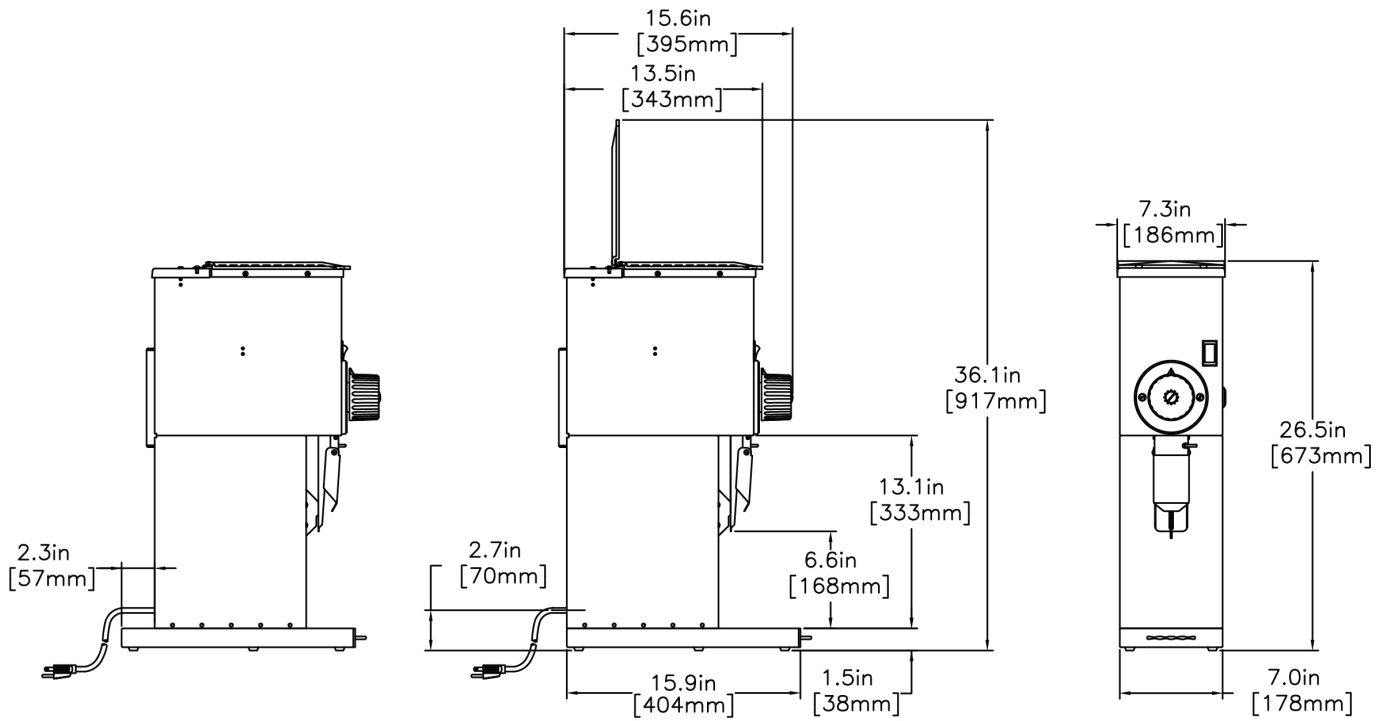

G2 trifecta® SLVR

Height: 26.5" Width: 7.3" Depth: 16.8"
(67.3cm) (18.5cm) (42.7cm)

- Chute assembly accommodates trifecta brewer brew cup
- Expanded range of precise grinds can be selected
- May also be used as a bulk grinder in behind-the-counter applications
- Convenient cleaning lever ensures complete clean out of coffee from grind chamber
- Four year warranty on grinding burrs
- Heavy-duty precision burrs for quality, finer grinds
- Single hopper holds 2lb (.91kg) of regular, decaf or specialty coffee beans

Agency:

Specifications

Product #: 41900.6000

Finish: Silver

Hoppers: One

Hopper Capacity: 2.00 lbs (0.907 kgs)

Electrical & Capacity

Volts*	Amps	Watts	Cord Attached	Plug Type	8oz cups/hr 236ml cups/hr	Input H ₂ O Temp.	Phase	# Wires plus Ground	Hertz
-	-	-	-	-	-	60°F (15.5°C)	-	-	-

Last Updated:
12/15/2022

	Unit			Shipping				
	Height	Width	Depth	Height	Width	Depth	Weight	Volume
English	26.5 in.	7.3 in.	16.8 in.	32.8 in.	13.6 in.	23.1 in.	-	5.972 ft ³
Metric	67.3 cm	18.5 cm	42.7 cm	83.2 cm	34.6 cm	58.7 cm	-	0.169 m ³