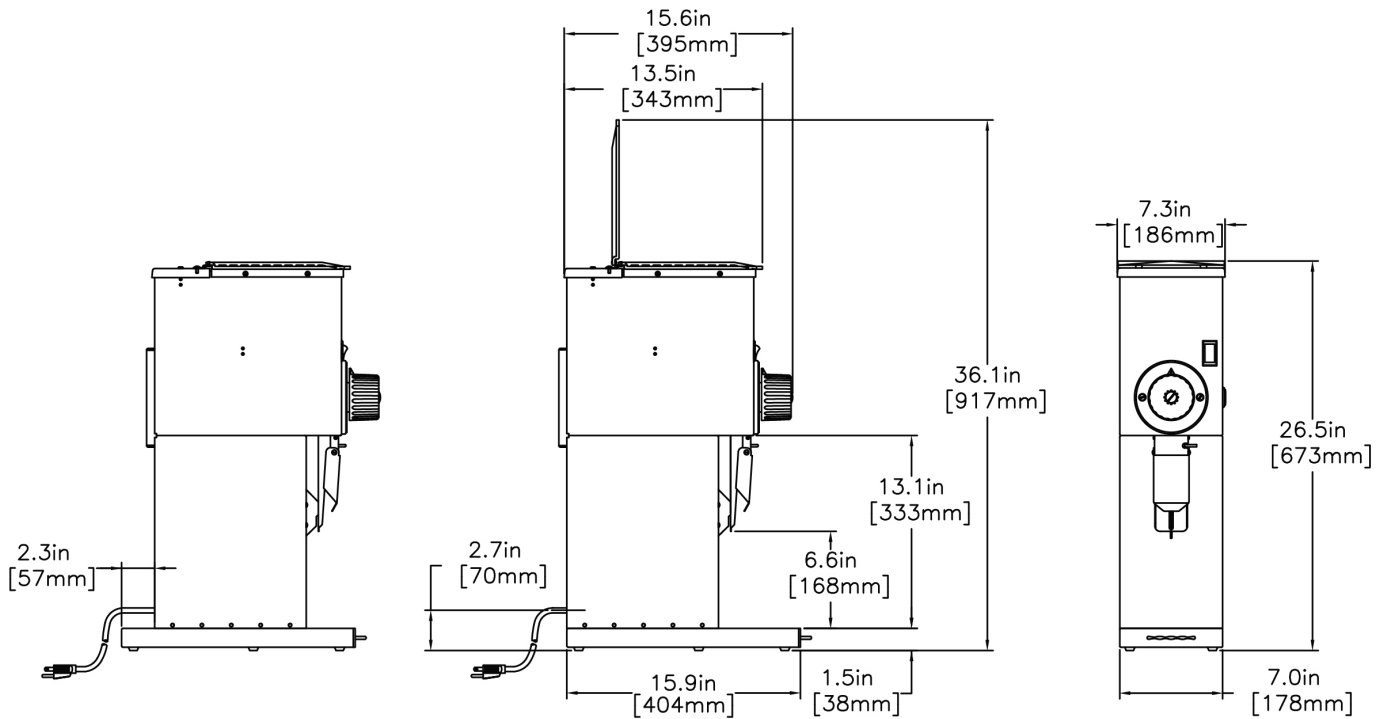

## Specifications

**Product #:** 41900.6000  
**Finish:** Silver  
**Hoppers:** One  
**Hopper Capacity:** 2.00 lbs (0.907 kgs)

Last Updated:  
01/26/2022

	Unit			Shipping				
	Height	Width	Depth	Height	Width	Depth	Weight	Volume
English	26.5 in.	7.3 in.	16.8 in.	32.8 in.	13.6 in.	23.1 in.	-	5.972 ft <sup>3</sup>
Metric	67.3 cm	18.5 cm	42.7 cm	83.2 cm	34.6 cm	58.7 cm	-	0.169 m <sup>3</sup>