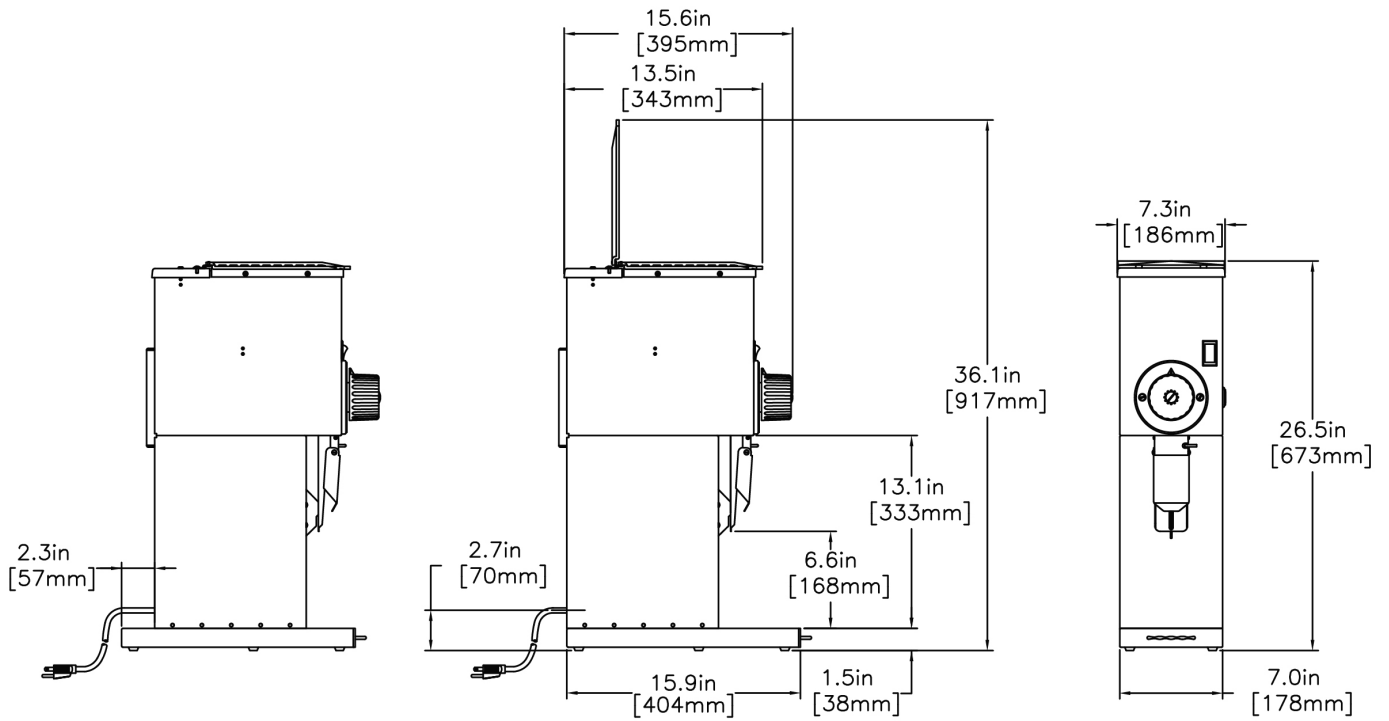

G2 trifecta® SLVR

Height: 26.5" Width: 7.3" Depth: 16.8"
(67.3cm) (18.5cm) (42.7cm)

- Chute assembly accommodates trifecta brewer brew cup
- Expanded range of precise grinds can be selected
- May also be used as a bulk grinder in behind-the-counter applications
- Convenient cleaning lever ensures complete clean out of coffee from grind chamber
- Four year warranty on grinding burrs
- Heavy-duty precision burrs for quality, finer grinds
- Single hopper holds 2lb (.91kg) of regular, decaf or specialty coffee beans

Agency:

Specifications

Product #: 41900.6000
Finish: Silver
Hoppers: One
Hopper Capacity: 2.00 lbs (0.907 kgs)

Additional Features

Electrical & Capacity

Volts*	Amps	Watts	Cord Attached	Plug Type	8oz cups/hr 236ml cups/hr	Input H ₂ O Temp.	Phase	# Wires plus Ground	Hertz
-	-	-	-	-	-	60°F (15.5°C)	-	-	-

Last Updated:
09/16/2021

	Unit			Shipping				
	Height	Width	Depth	Height	Width	Depth	Weight	Volume
English	26.5 in.	7.3 in.	16.8 in.	32.8 in.	13.6 in.	23.1 in.	-	5.972 ft ³
Metric	67.3 cm	18.5 cm	42.7 cm	83.2 cm	34.6 cm	58.7 cm	-	0.169 m ³