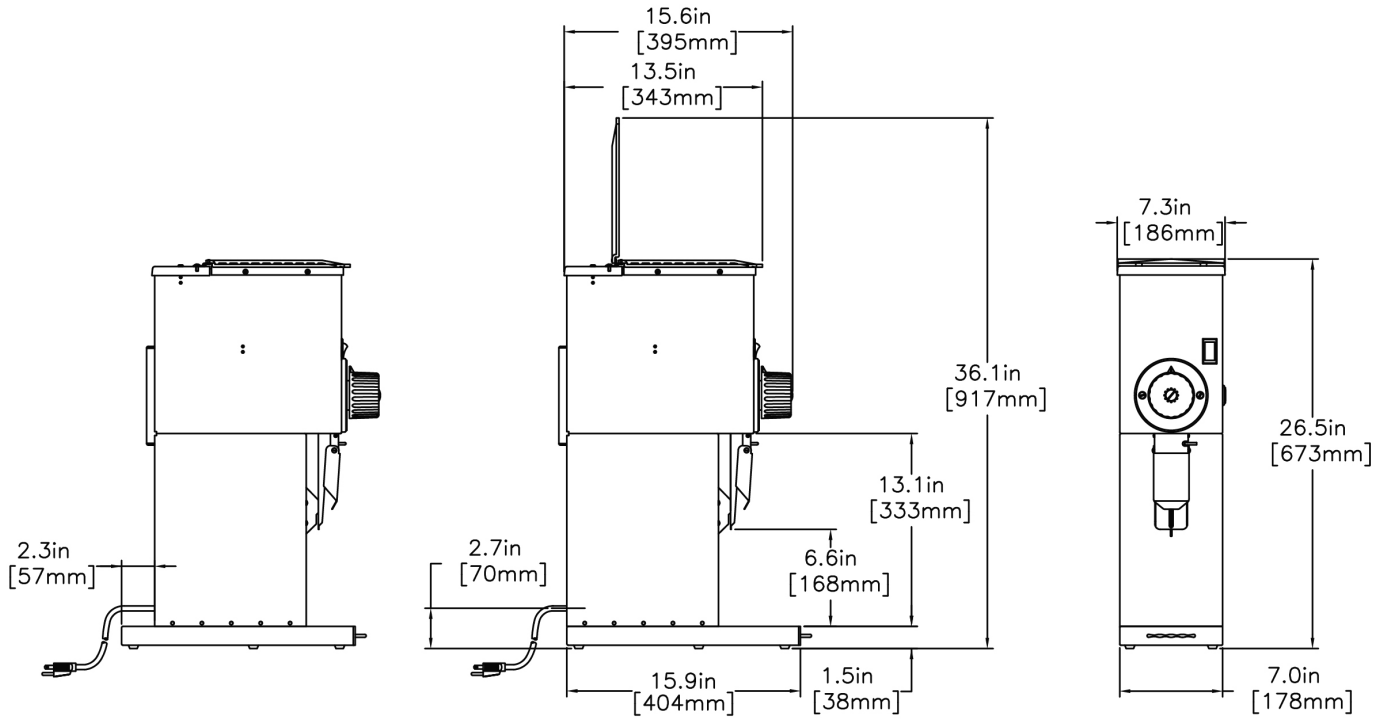

G2 trifecta® SLVR

Height: 26.5" Width: 7.3" Depth: 16.8"
(67.3cm) (18.5cm) (42.7cm)

- Chute assembly accommodates trifecta brewer brew cup
- Expanded range of precise grinds can be selected
- May also be used as a bulk grinder in behind-the-counter applications
- Convenient cleaning lever ensures complete clean out of coffee from grind chamber
- Four year warranty on grinding burrs
- Heavy-duty precision burrs for quality, finer grinds
- Single hopper holds 2lb (.91kg) of regular, decaf or specialty coffee beans
- PROP 65 Warning Decal included in packaging with equipment

Agency:

Specifications

Product #: 41900.0000

Finish: Silver

Hoppers: One

Hopper Capacity: 2.00 lbs (0.907 kgs)

Electrical & Capacity

Volts*	Amps	Watts	Cord Attached	Plug Type	8oz cups/hr 236ml cups/hr	Input H ² O Temp.	Phase	# Wires plus Ground	Hertz
120	11	1320	Yes	NEMA 5-15P	-	60°F (15.5°C)	1	2	60

Last Updated:
08/19/2024

	Unit			Shipping				
	Height	Width	Depth	Height	Width	Depth	Weight	Volume
English	26.5 in.	7.3 in.	16.8 in.	32.8 in.	13.6 in.	23.1 in.	59.000 lbs	5.972 ft ³
Metric	67.3 cm	18.5 cm	42.7 cm	83.2 cm	34.6 cm	58.7 cm	26.762 kgs	0.169 m ³