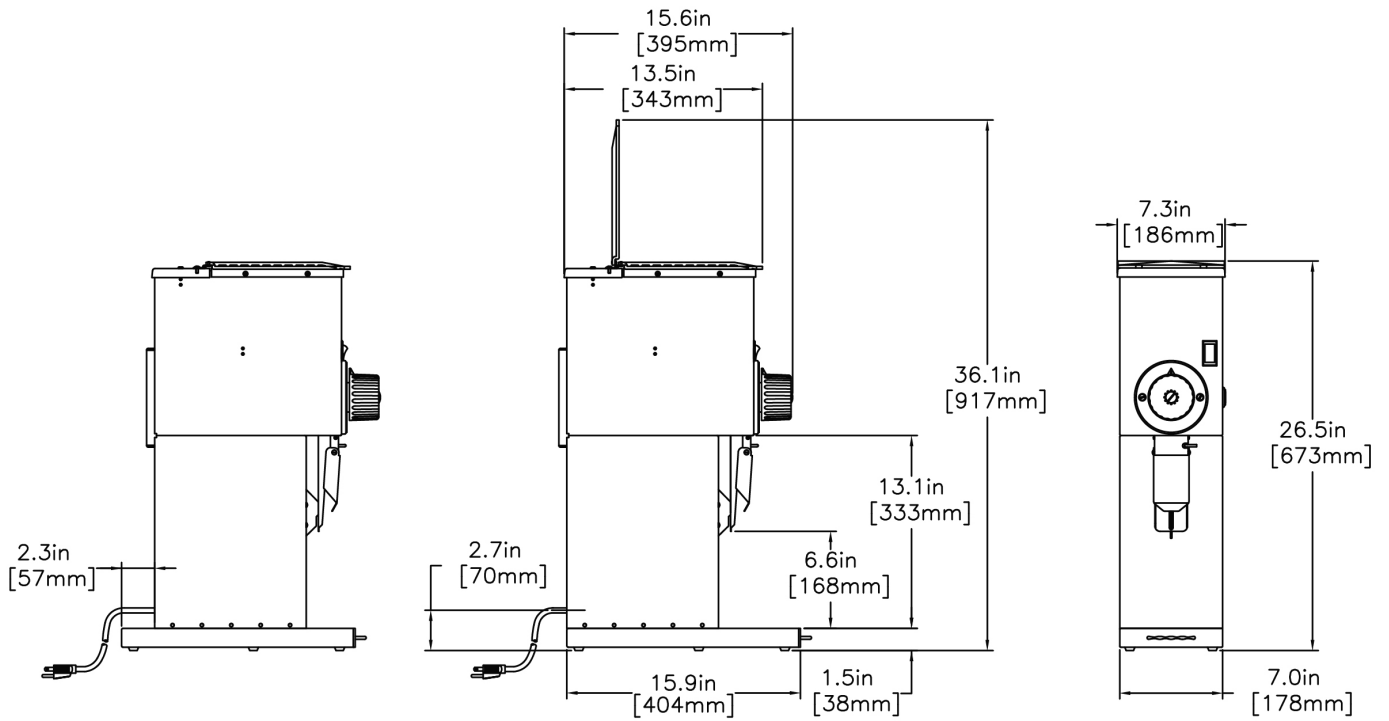

G2 trifecta® SLVR

Height: 26.5" Width: 7.3" Depth: 16.8"
(67.3cm) (18.5cm) (42.7cm)

- Chute assembly accommodates trifecta brewer brew cup
- Expanded range of precise grinds can be selected
- May also be used as a bulk grinder in behind-the-counter applications
- Convenient cleaning lever ensures complete clean out of coffee from grind chamber
- Four year warranty on grinding burrs
- Heavy-duty precision burrs for quality, finer grinds
- Single hopper holds 2lb (.91kg) of regular, decaf or specialty coffee beans
- PROP 65 Warning Decal included in packaging with equipment

Agency:

Specifications

Product #: 41900.0000

Finish: Silver

Hoppers: One

Hopper Capacity: 2.00 lbs (0.907 kgs)

Electrical & Capacity

Volts*	Amps	Watts	Cord Attached	Plug Type	8oz cups/hr 236ml cups/hr	Input H ² O Temp.	Phase	# Wires plus Ground	Hertz
120	11	1320	Yes	NEMA 5-15P	-	60°F (15.5°C)	1	2	60

Last Updated:
11/29/2022

	Unit			Shipping				
	Height	Width	Depth	Height	Width	Depth	Weight	Volume
English	26.5 in.	7.3 in.	16.8 in.	32.8 in.	13.6 in.	23.1 in.	59.000 lbs	5.972 ft ³
Metric	67.3 cm	18.5 cm	42.7 cm	83.2 cm	34.6 cm	58.7 cm	26.762 kgs	0.169 m ³