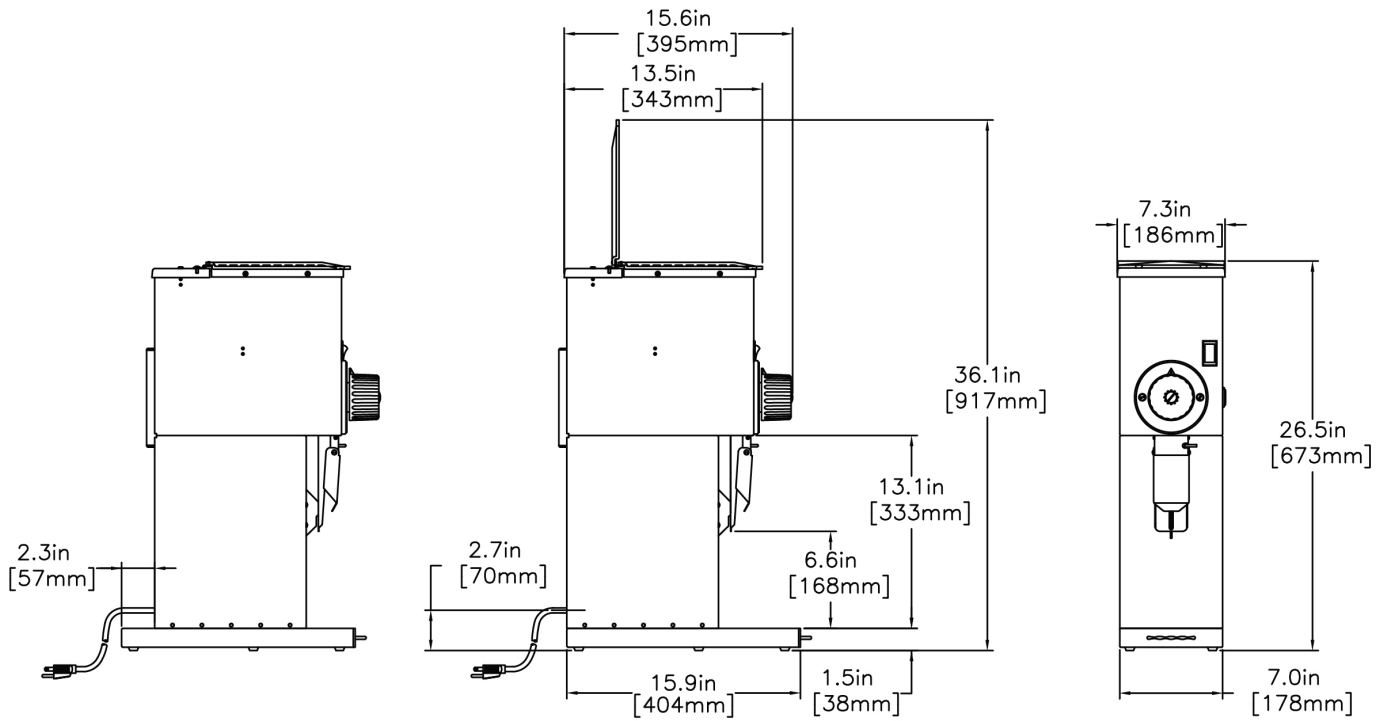

G2 trifecta® SLVR

Height: 26.5" Width: 7.3" Depth: 16.8"
(67.3cm) (18.5cm) (42.7cm)

- Chute assembly accommodates trifecta brewer brew cup
- Expanded range of precise grinds can be selected
- May also be used as a bulk grinder in behind-the-counter applications
- Convenient cleaning lever ensures complete clean out of coffee from grind chamber
- Four year warranty on grinding burrs
- Heavy-duty precision burrs for quality, finer grinds
- Single hopper holds 2lb (.91kg) of regular, decaf or specialty coffee beans
- PROP 65 Warning Decal included in packaging with equipment

Agency:

Specifications

Product #: 41900.0000

Finish: Silver

Hoppers: One

Hopper Capacity: 2.00 lbs (0.907 kgs)

Electrical & Capacity

Volts*	Amps	Watts	Cord Attached	Plug Type	8oz cups/hr 236ml cups/hr	Input H ² O Temp.	Phase	# Wires plus Ground	Hertz
120	11	1320	Yes	NEMA 5-15P	-	60°F (15.5°C)	1	2	60

Last Updated:
08/05/2022

	Unit			Shipping				
	Height	Width	Depth	Height	Width	Depth	Weight	Volume
English	26.5 in.	7.3 in.	16.8 in.	32.8 in.	13.6 in.	23.1 in.	59.000 lbs	5.972 ft ³
Metric	67.3 cm	18.5 cm	42.7 cm	83.2 cm	34.6 cm	58.7 cm	26.762 kgs	0.169 m ³